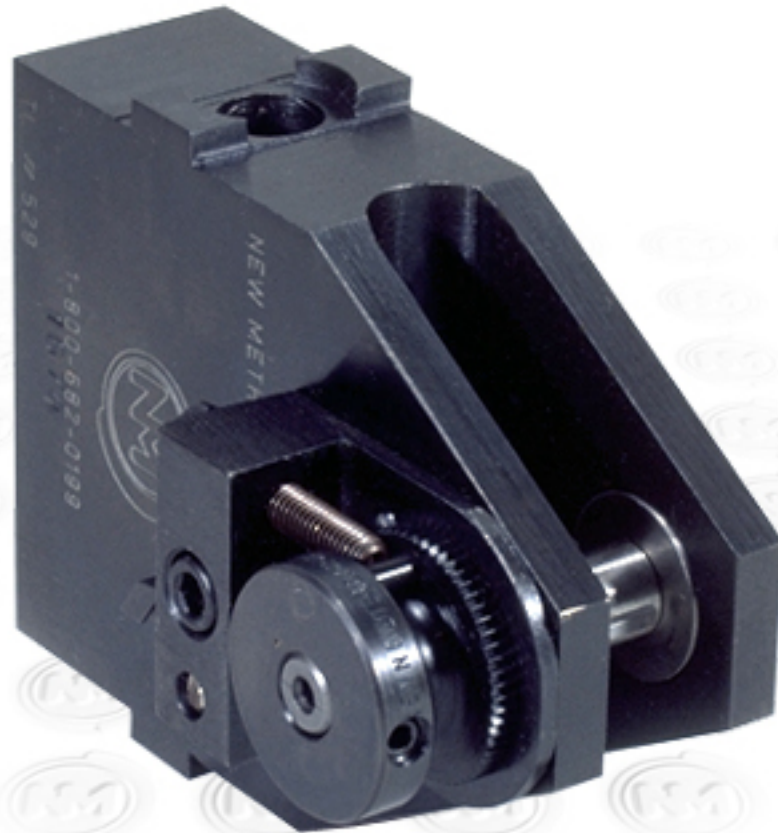

NEW METHOD STEEL STAMPS, INC.

(586) 293-0200 * (800) 582-0199 - Fax (586) 296-1900
Email: info@newmethod.com - www.newmethod.com

17801 Helro Drive, P.O BOX 338
Fraser, Michigan 48026 - USA

model
523