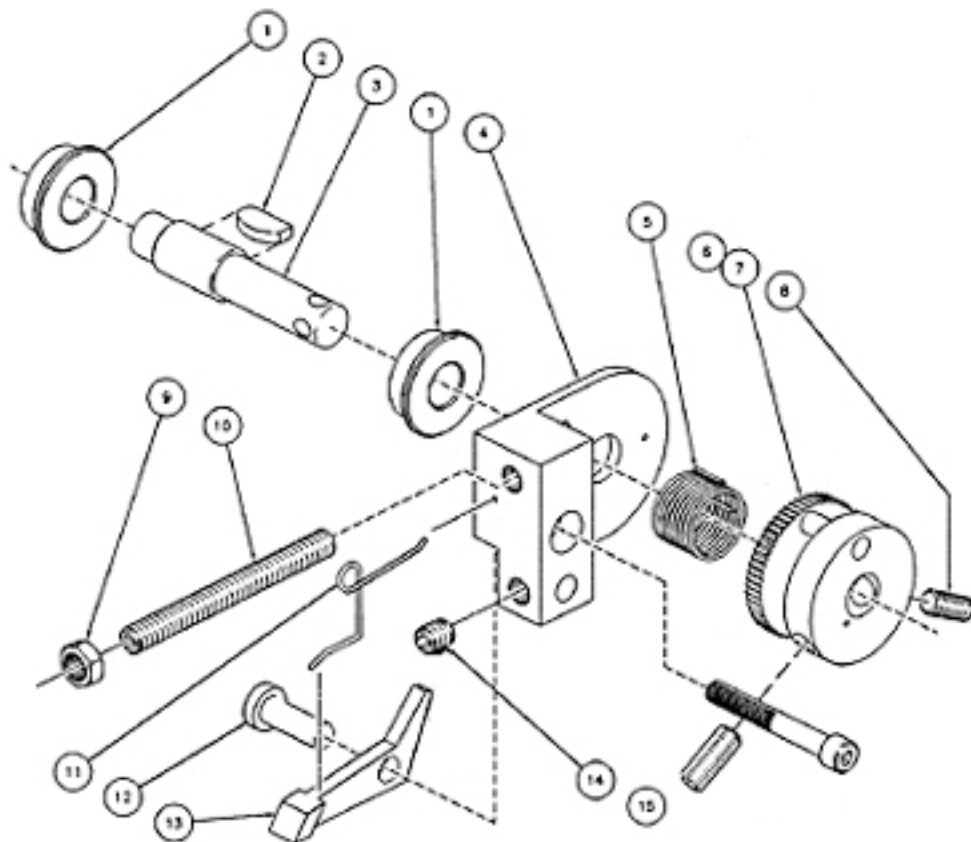

USED ON
ALL 1544
BASED
SHANKS
523
529

15	1229	1	SOCKET HEAD CAP SCREW
14	1015	1	SET SCREW
13	1100	1	RATCHET PAWL
12	1462	1	AXLE, RATCHET PAWL
11	1456	1	SPRING, RATCHET PAWL
10	1099	1	SET SCREW
9	1250	1	JAM NUT
8	1015	1	SET SCREW
7	1097	1	STOP PIN
6	1066	1	CAP
5	1104	1	SPRING, ROLL RETURN
4	1461	1	BLOCK & ASSY PLATE
3	1087	1	AXLE
2	1084	1	WOODRUFF KEY
1	1089	2	BUSHING
ITEM#	CAT. #	QTY	DESCRIPTION