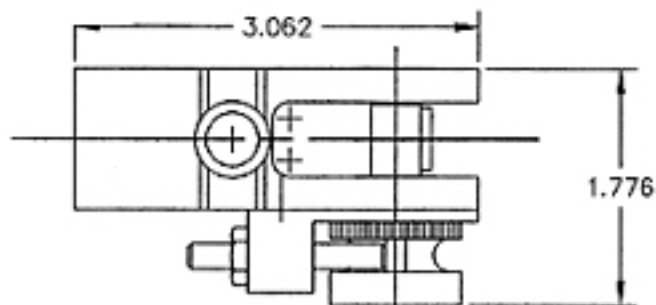

NEW METHOD STEEL STAMPS, INC.

(586) 293-0200 * (800) 582-0199 - Fax (586) 296-1900
Email: info@newmethod.com - www.newmethod.com

17801 Helro Drive, P.O. BOX 338
Fraser, Michigan 48026 - USA

523

- A: 1323 SHANK
- B: 584 POWER PAK
  (585 POWER PAK FOR REVERSE ROTATION)