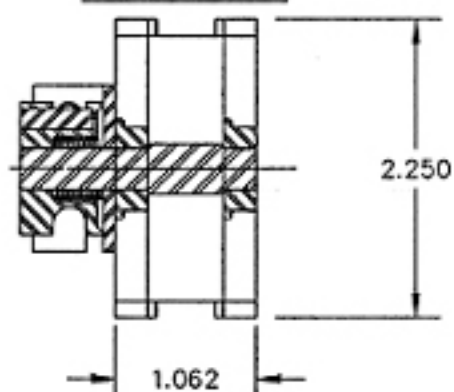

SECTION A-A