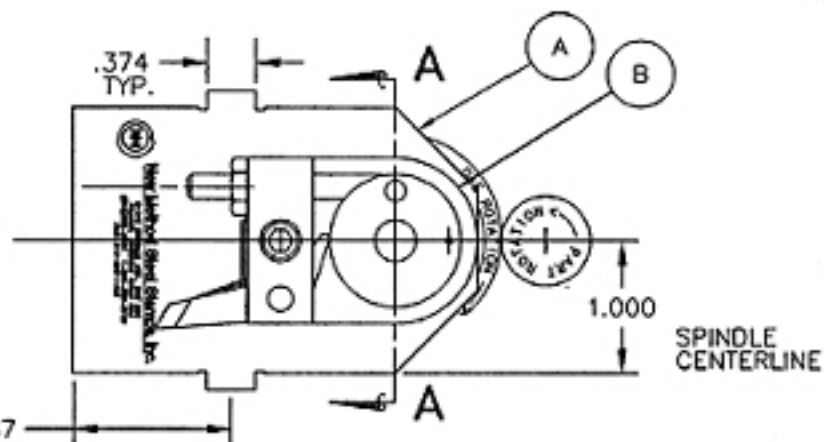

NEW METHOD STEEL STAMPS, INC.

(586) 293-0200 * (800) 582-0199 - Fax (586) 296-1900
Email: info@newmethod.com - www.newmethod.com

17801 Helro Drive, P.O. BOX 338
Fraser, Michigan 48026 - USA

523

- A: 1323 SHANK
- B: 584 POWER PAK
  (585 POWER PAK FOR REVERSE ROTATION)