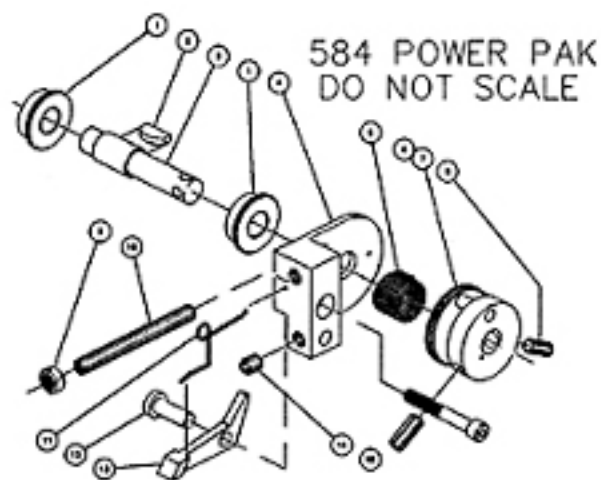

NEW METHOD STEEL STAMPS, INC.

(586) 293-0200 * (800) 582-0199 - Fax (586) 296-1900
Email: info@newmethod.com - www.newmethod.com

17801 Helro Drive, P.O. BOX 338
Fraser, Michigan 48026 - USA

523

- A: 1323 SHANK
- B: 584 POWER PAK
  (585 POWER PAK FOR REVERSE ROTATION)

SECTION A-A