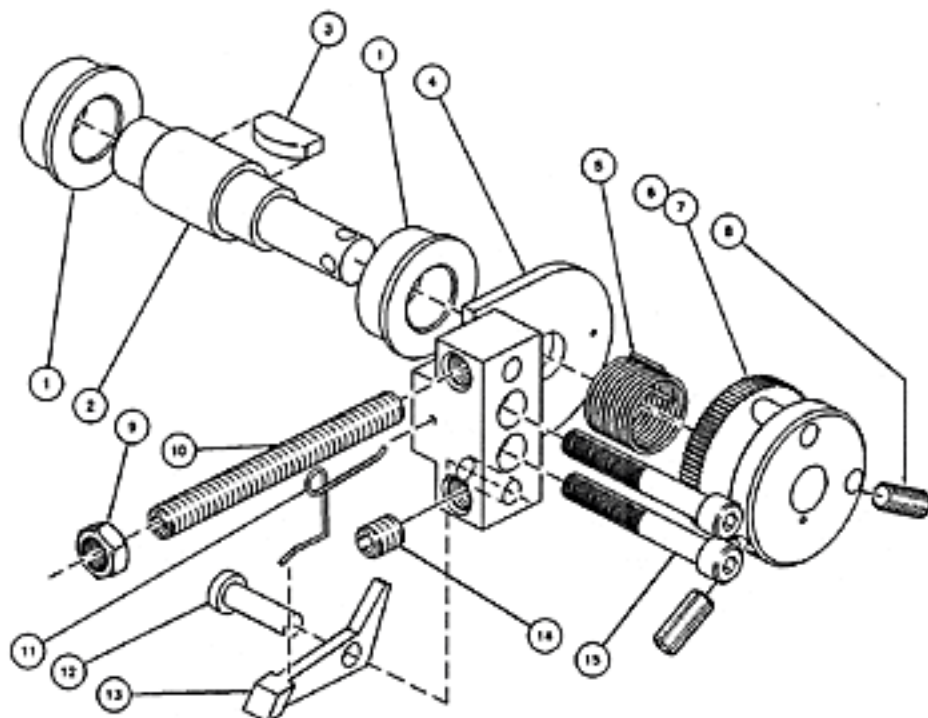

NEW METHOD STEEL STAMPS, INC.

(586) 293-0200 * (800) 582-0199 - Fax (586) 296-1900

Email: info@newmethod.com - www.newmethod.com

17801 Helro Drive, P.O BOX 338

Fraser, Michigan 48026 - USA

583 POWER PAK

USED ON

ALL 1454

BASED

ATTACHMENTS

951-TH

815

15	1229	1	SOCKET HEAD CAP SCREW
14	1018	1	SET SCREW
13	1100	1	RATCHET PAWL
12	1011	1	AXLE, RATCHET PAWL
11	1456	1	SPRING, RATCHET PAWL
10	1019	1	SET SCREW
9	1018	1	JAM NUT
8	1015	2	SET SCREW
7	1002	1	STOP PIN
6	1001	1	CAP
5	1006	1	SPRING, ROLL RETURN
4	1457	1	ASSY PLATE & BLOCK
3	1012	1	#8 WOODRUFF KEY
2	1459	1	AXLE
1	1460	2	BUSHING
ITEM #	CAT. #	QTY	DESCRIPTION