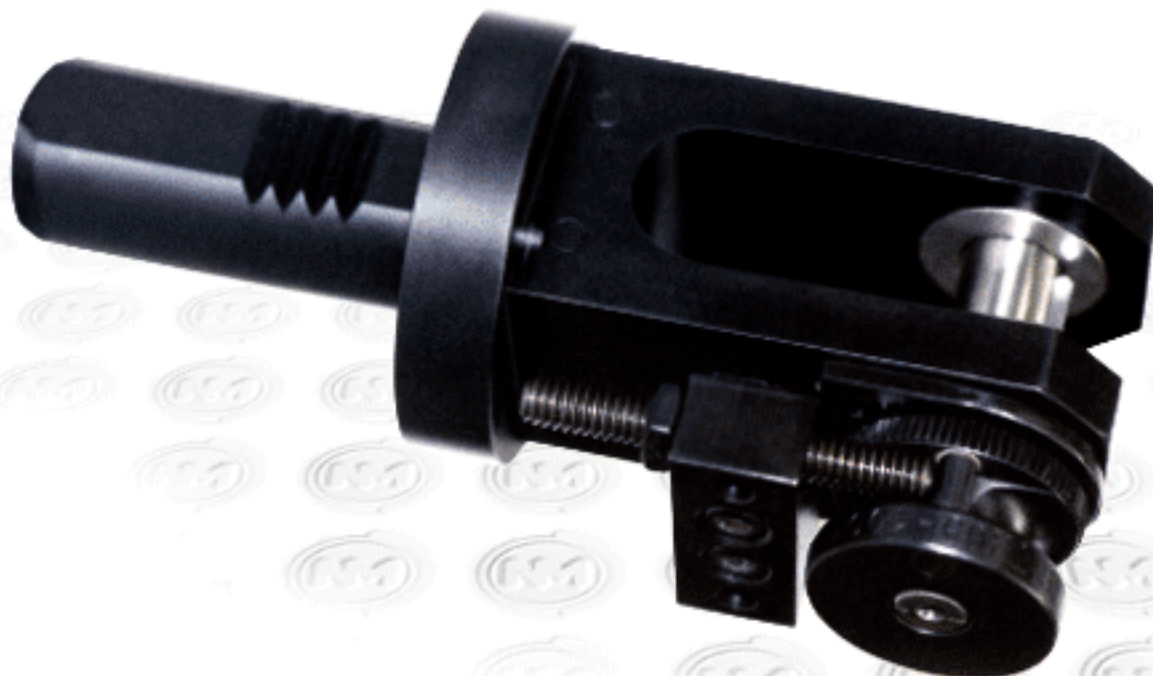

NEW METHOD STEEL STAMPS, INC.

(586) 293-0200 * (800) 582-0199 - Fax (586) 296-1900

17801 Helro Drive, P.O BOX 338

Email: info@newmethod.com - www.newmethod.com

Fraser, Michigan 48026 - USA

model
815-0-VDI