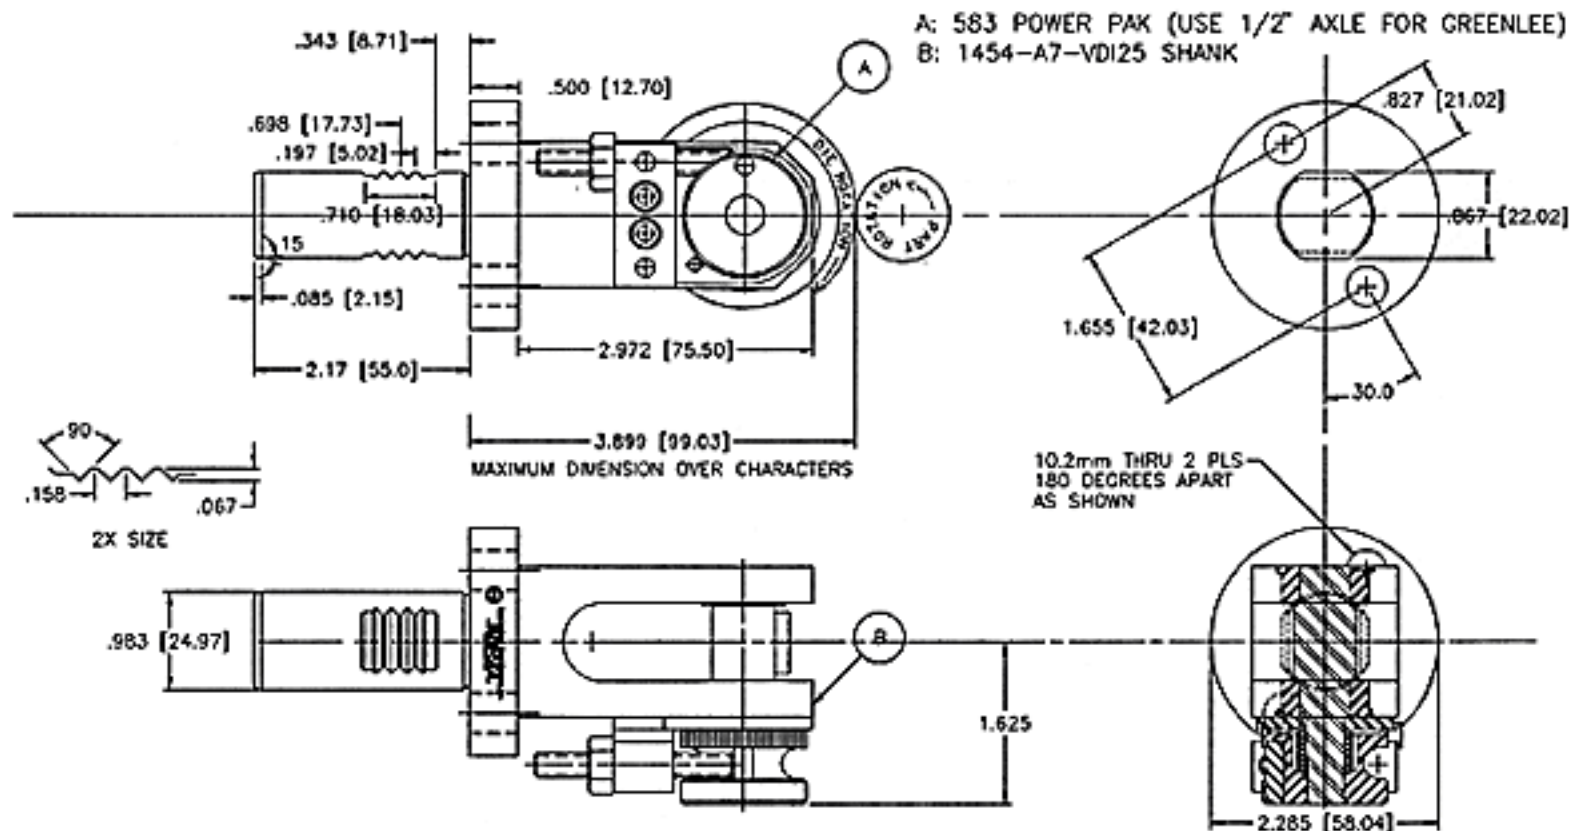

NEW METHOD STEEL STAMPS, INC.

(586) 293-0200 * (800) 582-0199 - Fax (586) 296-1900
Email: info@newmethod.com - www.newmethod.com

17801 Helro Drive, P.O BOX 338
Fraser, Michigan 48026 - USA

815-0-VDI