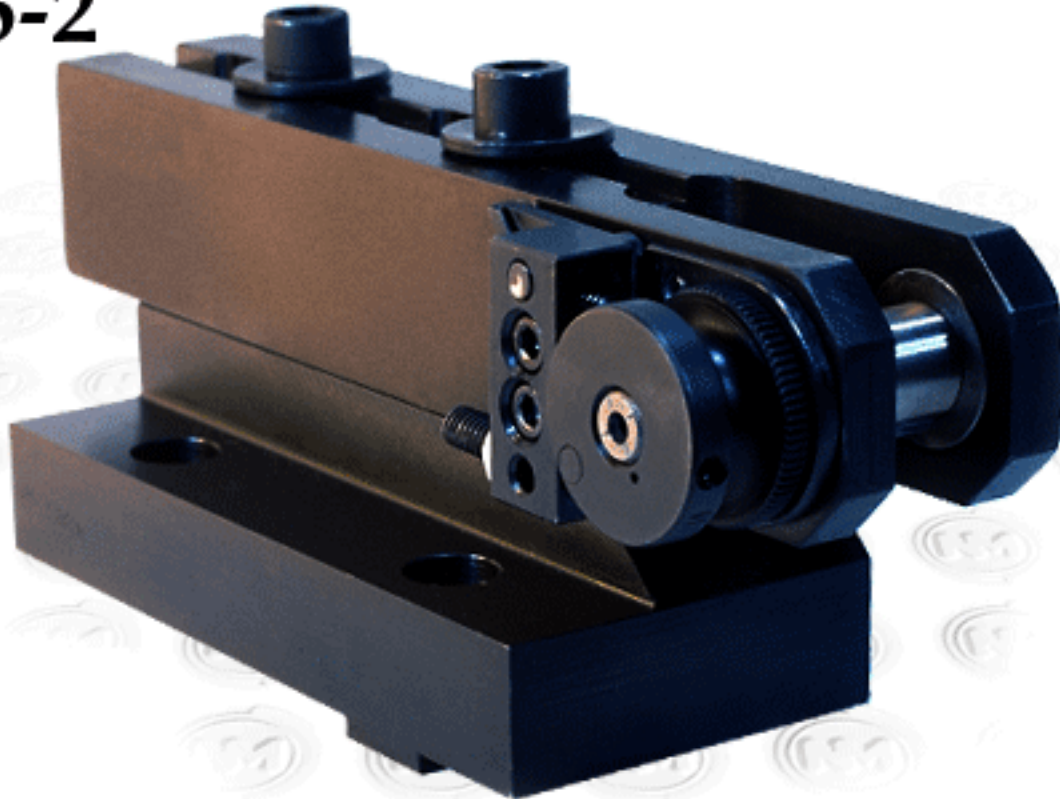

NEW METHOD STEEL STAMPS, INC.

(586) 293-0200 * (800) 582-0199 - Fax (586) 296-1900

17801 Helro Drive, P.O BOX 338

Email: info@newmethod.com - www.newmethod.com

Fraser, Michigan 48026 - USA

model
705-2