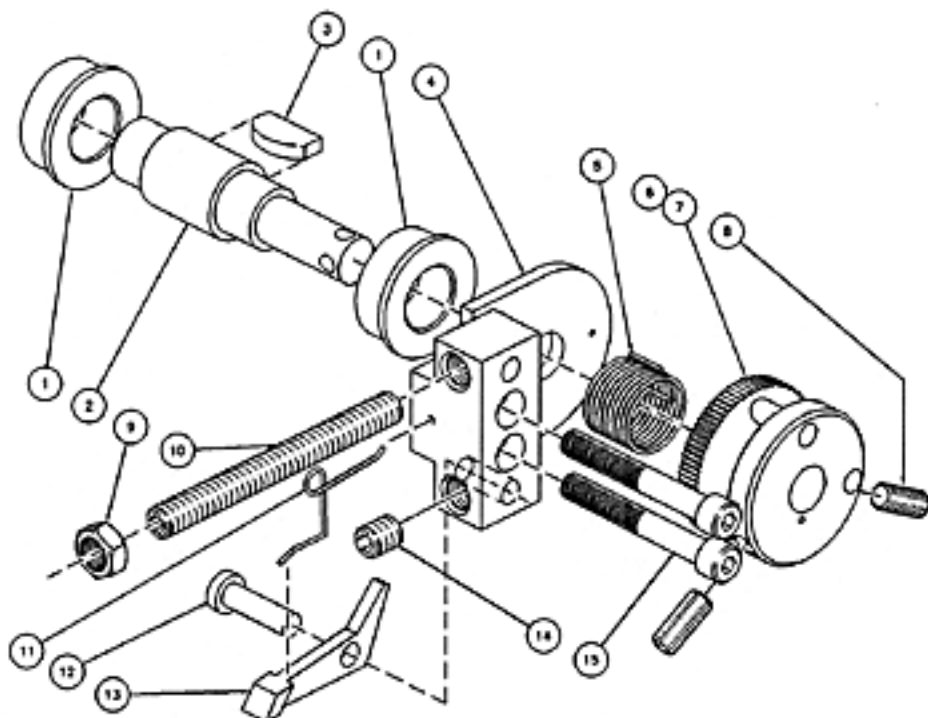

NEW METHOD STEEL STAMPS, INC.

(586) 293-0200 * (800) 582-0199 - Fax (586) 296-1900
Email: info@newmethod.com - www.newmethod.com

17801 Helro Drive, P.O. BOX 338
Fraser, Michigan 48026 - USA

583 POWER PAK

USED ON
ALL 1454
BASED
ATTACHMENTS
951-TH
815

ITEM #	CAT. #	QTY	DESCRIPTION
15	1229	1	SOCKET HEAD CAP SCREW
14	1016	1	SET SCREW
13	1100	1	RATCHET PAWL
12	1011	1	AXLE, RATCHET PAWL
11	1456	1	SPRING, RATCHET PAWL
10	1019	1	SET SCREW
9	1018	1	JAM NUT
8	1015	2	SET SCREW
7	1002	1	STOP PIN
6	1001	1	CAP
5	1006	1	SPRING, ROLL RETURN
4	1457	1	ASSY PLATE & BLOCK
3	1012	1	#8 WOODRUFF KEY
2	1459	1	AXLE
1	1460	2	BUSHING