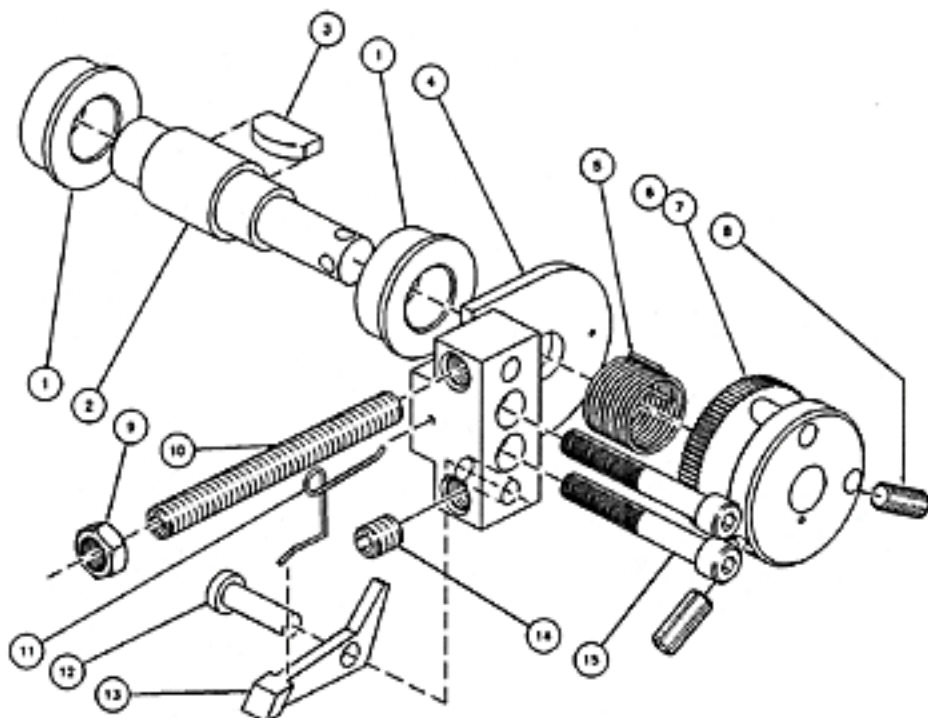

NEW METHOD STEEL STAMPS, INC.

(586) 293-0200 * (800) 582-0199 - Fax (586) 296-1900

Email: info@newmethod.com - www.newmethod.com

17801 Helro Drive, P.O. BOX 338

Fraser, Michigan 48026 - USA

583 POWER PAK

USED ON

ALL 1454

BASED

ATTACHMENTS

951-TH

815

15	1229	1	SOCKET HEAD CAP SCREW
14	1016	1	SET SCREW
13	1100	1	RATCHET PAWL
12	1011	1	AXLE, RATCHET PAWL
11	1456	1	SPRING, RATCHET PAWL
10	1019	1	SET SCREW
9	1018	1	JAM NUT
8	1015	2	SET SCREW
7	1002	1	STOP PIN
6	1001	1	CAP
5	1006	1	SPRING, ROLL RETURN
4	1457	1	ASSY PLATE & BLOCK
3	1012	1	#8 WOODRUFF KEY
2	1459	1	AXLE
1	1460	2	BUSHING
ITEM #	CAT. #	QTY	DESCRIPTION