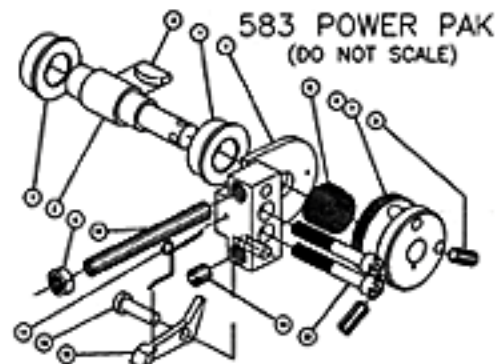

NEW METHOD STEEL STAMPS, INC.

(586) 293-0200 * (800) 582-0199 - Fax (586) 296-1900

17801 Helro Drive, P.O. BOX 338

Email: info@newmethod.com - www.newmethod.com

Fraser, Michigan 48026 - USA

705-1

- A: 583 POWER PAK
- B: 1454-A7 SHANK
- C: 1920-1 ADAPTER