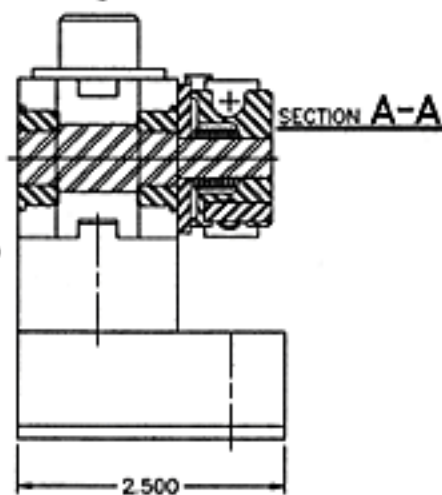

NEW METHOD STEEL STAMPS, INC.

(586) 293-0200 * (800) 582-0199 - Fax (586) 296-1900

17801 Helro Drive, P.O. BOX 338

Email: info@newmethod.com - www.newmethod.com

Fraser, Michigan 48026 - USA

705-1

- A: 583 POWER PAK
- B: 1454-A7 SHANK
- C: 1920-1 ADAPTER