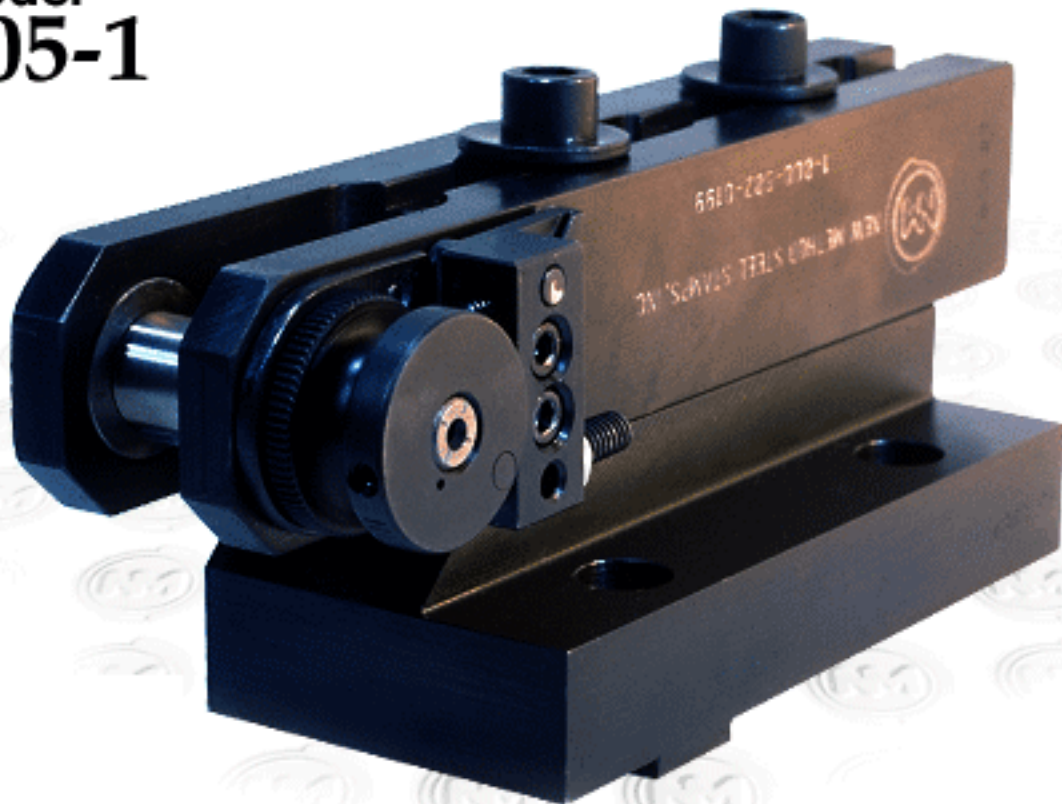

NEW METHOD STEEL STAMPS, INC.

(586) 293-0200 * (800) 582-0199 - Fax (586) 296-1900
Email: info@newmethod.com - www.newmethod.com

17801 Helro Drive, P.O BOX 338
Fraser, Michigan 48026 - USA

model
705-1