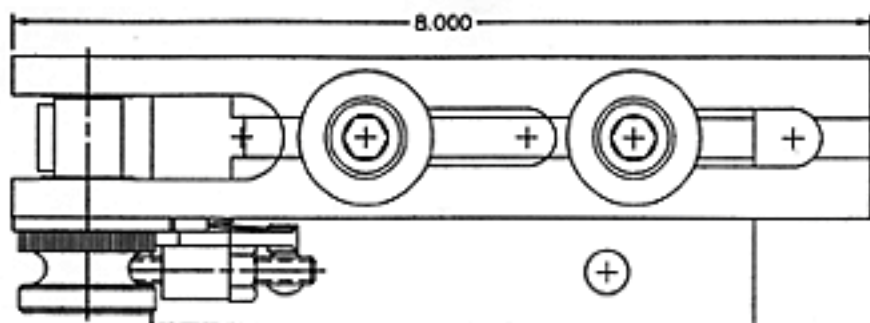

NEW METHOD STEEL STAMPS, INC.

(586) 293-0200 * (800) 582-0199 - Fax (586) 296-1900

17801 Helro Drive, P.O. BOX 338

Email: info@newmethod.com - www.newmethod.com

Fraser, Michigan 48026 - USA

705-1

- A: 583 POWER PAK
- B: 1454-A7 SHANK
- C: 1920-1 ADAPTER