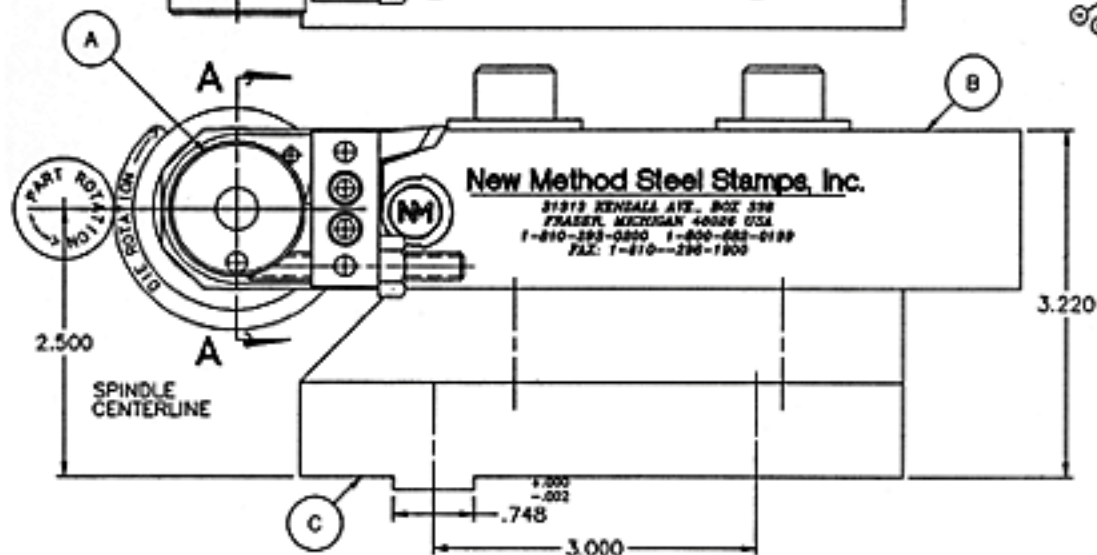

NEW METHOD STEEL STAMPS, INC.

(586) 293-0200 * (800) 582-0199 - Fax (586) 296-1900

17801 Helro Drive, P.O. BOX 338

Email: info@newmethod.com - www.newmethod.com

Fraser, Michigan 48026 - USA

705-1

- A: 583 POWER PAK
- B: 1454-A7 SHANK
- C: 1920-1 ADAPTER