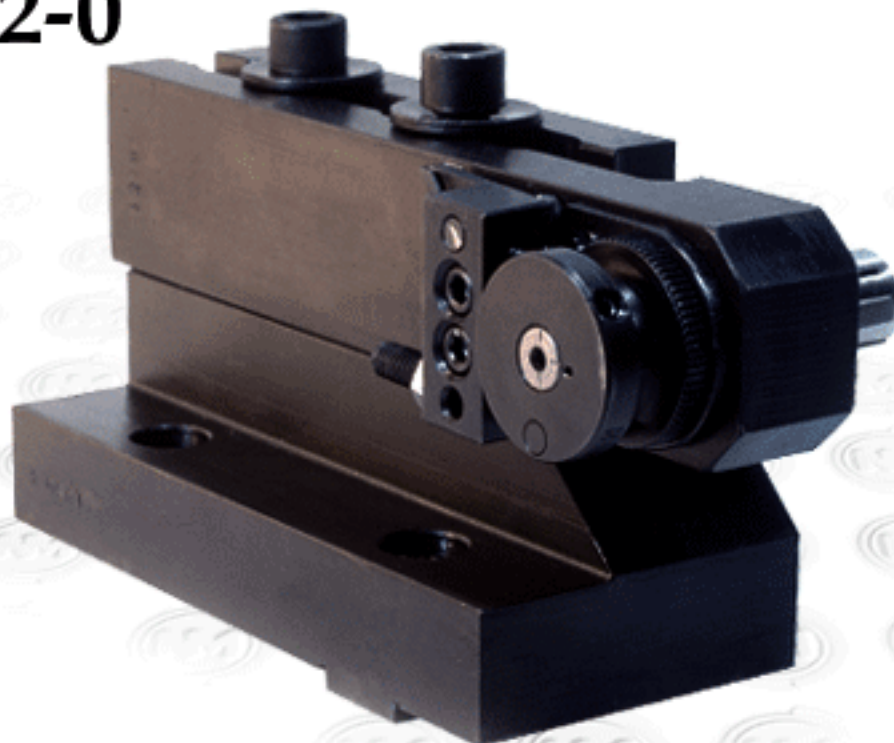

NEW METHOD STEEL STAMPS, INC.

(586) 293-0200 * (800) 582-0199 - Fax (586) 296-1900

17801 Helro Drive, P.O BOX 338

Email: info@newmethod.com - www.newmethod.com

Fraser, Michigan 48026 - USA

model
681-2-0