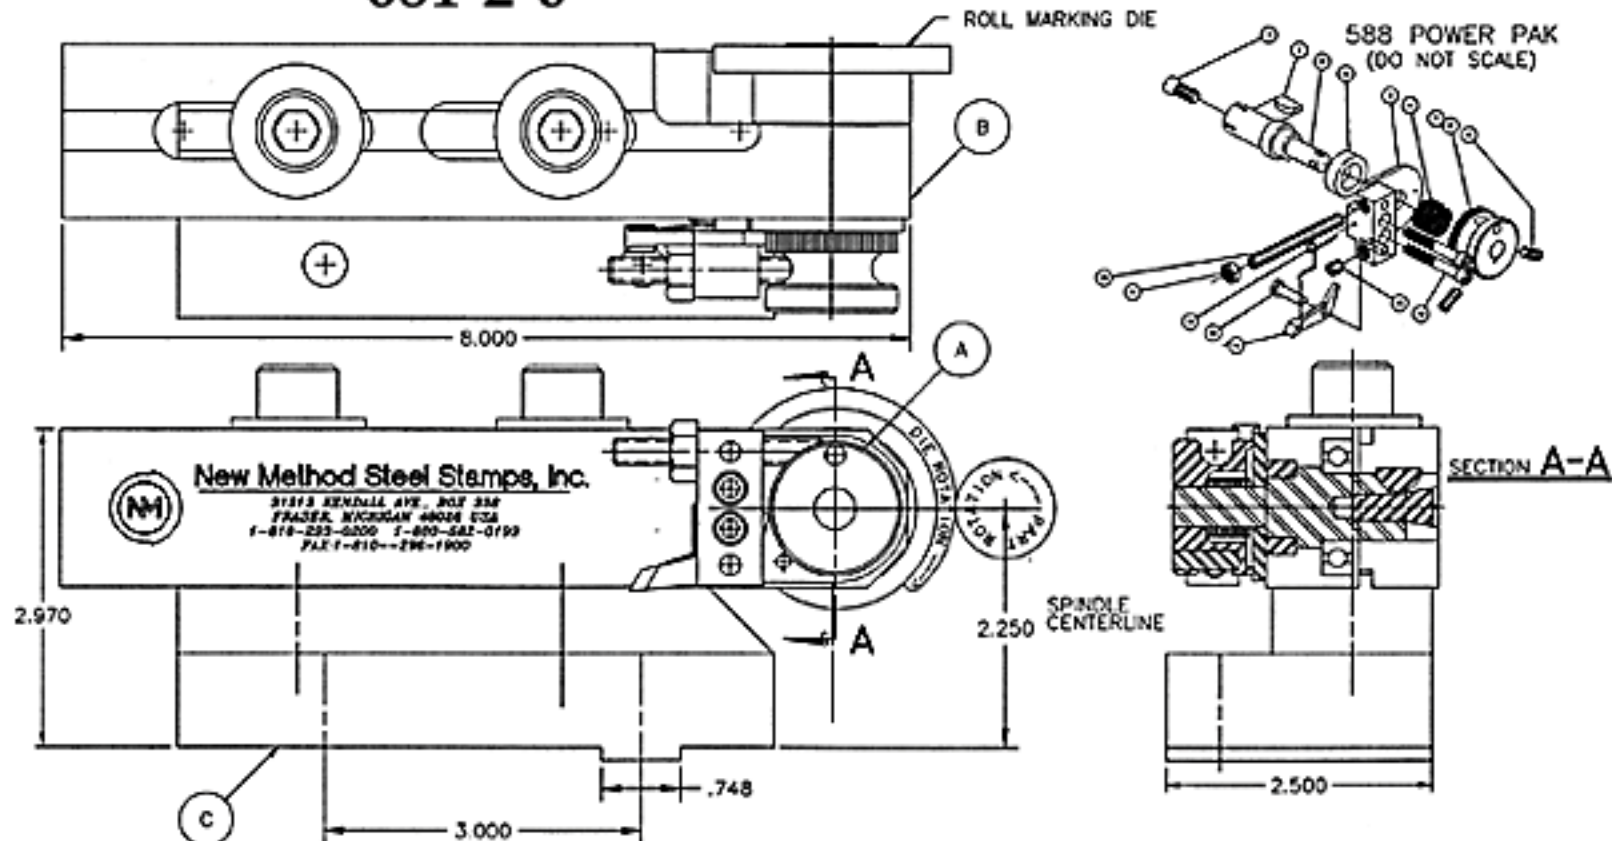

NEW METHOD STEEL STAMPS, INC.

(586) 293-0200 * (800) 582-0199 - Fax (586) 296-1900

Email: info@newmethod.com - www.newmethod.com

17801 Helro Drive, P.O. BOX 338

Fraser, Michigan 48026 - USA

681-2-0

- A: 588 POWER PAK
- B: 1318 SHANK
- C: 1884-2 ADAPTER