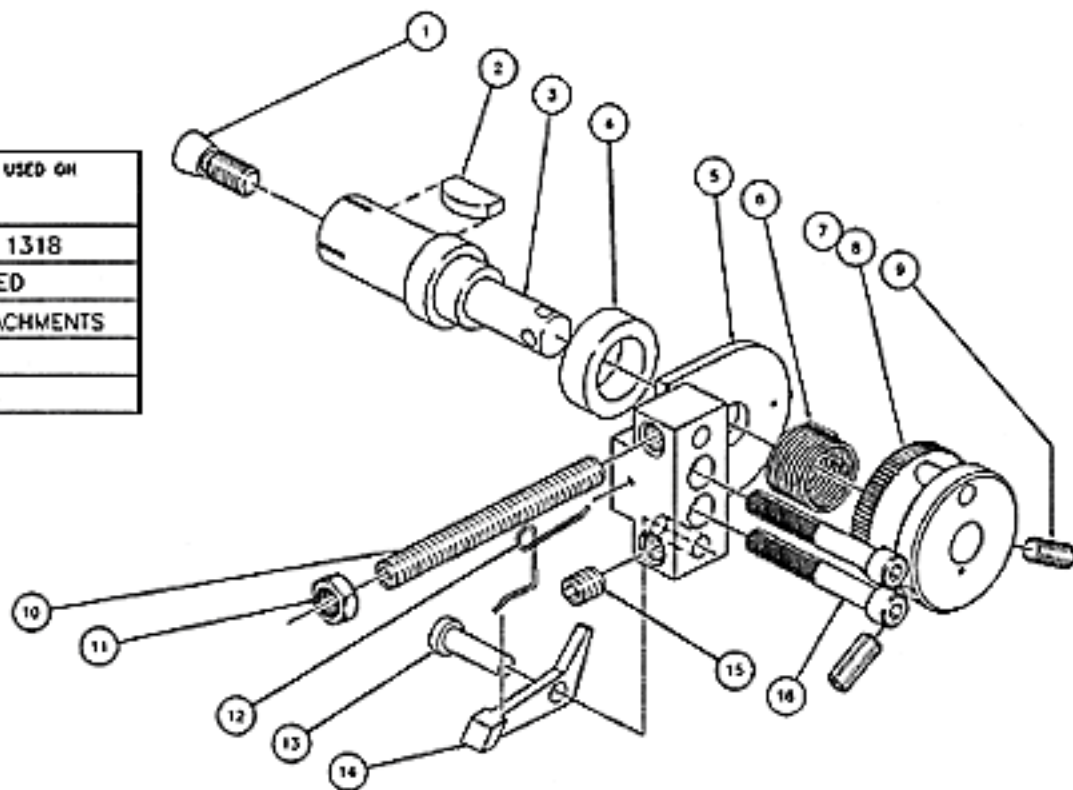

ITEM CAT. #	QTY	DESCRIPTION
16	1014	2 SOCKET HEAD CAP SCREW
15	1016	1 SET SCREW
14	1100	1 RATCHET PAWL
13	1011	1 AXLE, RATCHET PAWL
12	1408	1 SPRING, RATCHET PAWL
11	1018	1 JAM NUT
10	1019	1 SET SCREW
9	1015	2 SET SCREW
8	1002	1 STOP PIN
7	1001	1 CAP
6	1000	1 SPRING, ROLL RETURN
5	1457	1 BLOCK & PLATE ASSY
4	1029	1 BUSHING
3	1754	1 AXLE
2	-	1 #5 WOODRUFF KEY
1	1000-A	1 TAPER SCREW