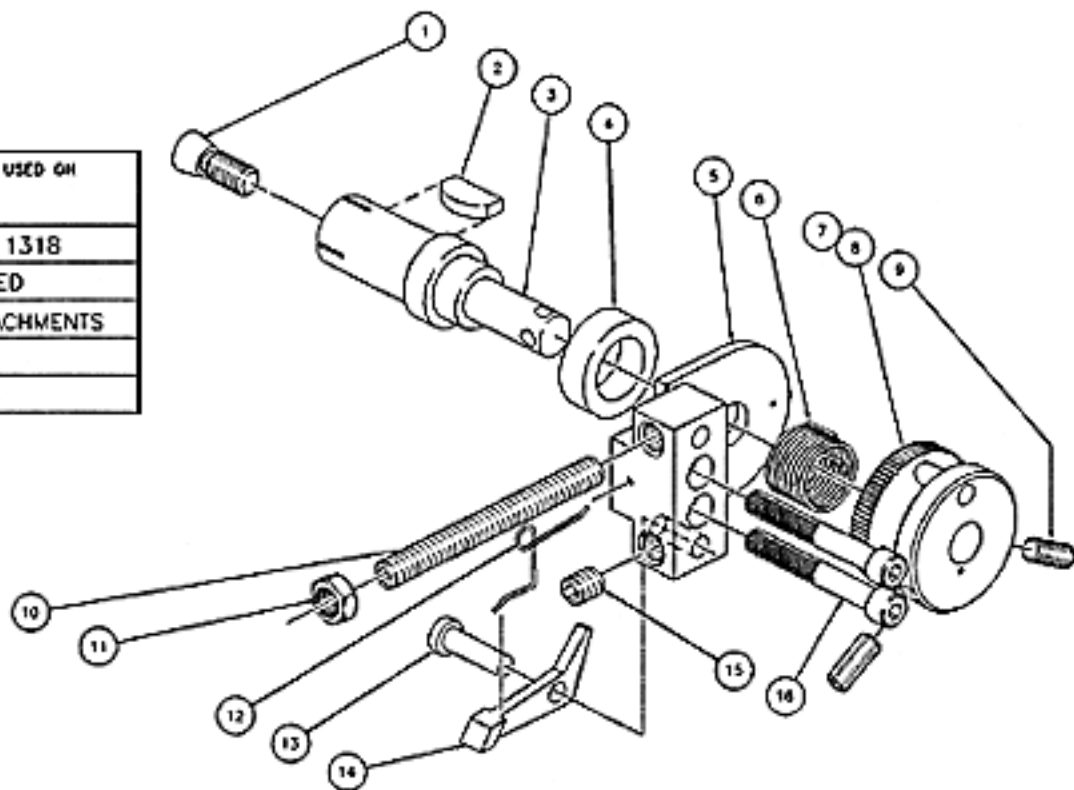

## 588 POWER PAK

USED ON
ALL 1318
BASED
ATTACHMENTS
951
553

16	1014	2	SOCKET HEAD CAP SCREW
15	1016	1	SET SCREW
14	1100	1	RATCHET PAWL
13	1011	1	AXLE RATCHET PAWL
12	1408	1	SPRING RATCHET PAWL
11	1018	1	JHM NUT
10	1019	1	SET SCREW
9	1015	2	SET SCREW
8	1002	1	STOP PIN
7	1001	1	CAP
6	1006	1	SPRING ROLL RETURN
5	1437	1	BLOCK & PLATE ASSY
4	1029	1	BUSHING
3	1754	1	AXLE
2	-	1	#5 WOODRUFF KEY
1	1000-A	1	TAPER SCREW
ITEM	CAT. #	QTY	DESCRIPTION