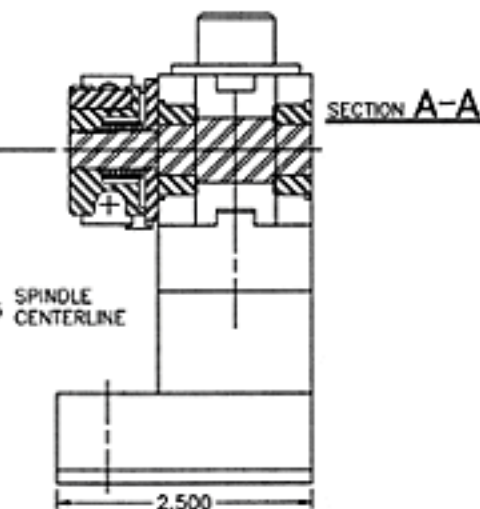

NEW METHOD STEEL STAMPS, INC.

(586) 293-0200 * (800) 582-0199 - Fax (586) 296-1900

Email: info@newmethod.com - www.newmethod.com

17801 Helro Drive, P.O. BOX 338

Fraser, Michigan 48026 - USA

678-2

- A: 583 POWER PAK
- B: 1454-A7 SHANK
- C: 1860-2 ADAPTER