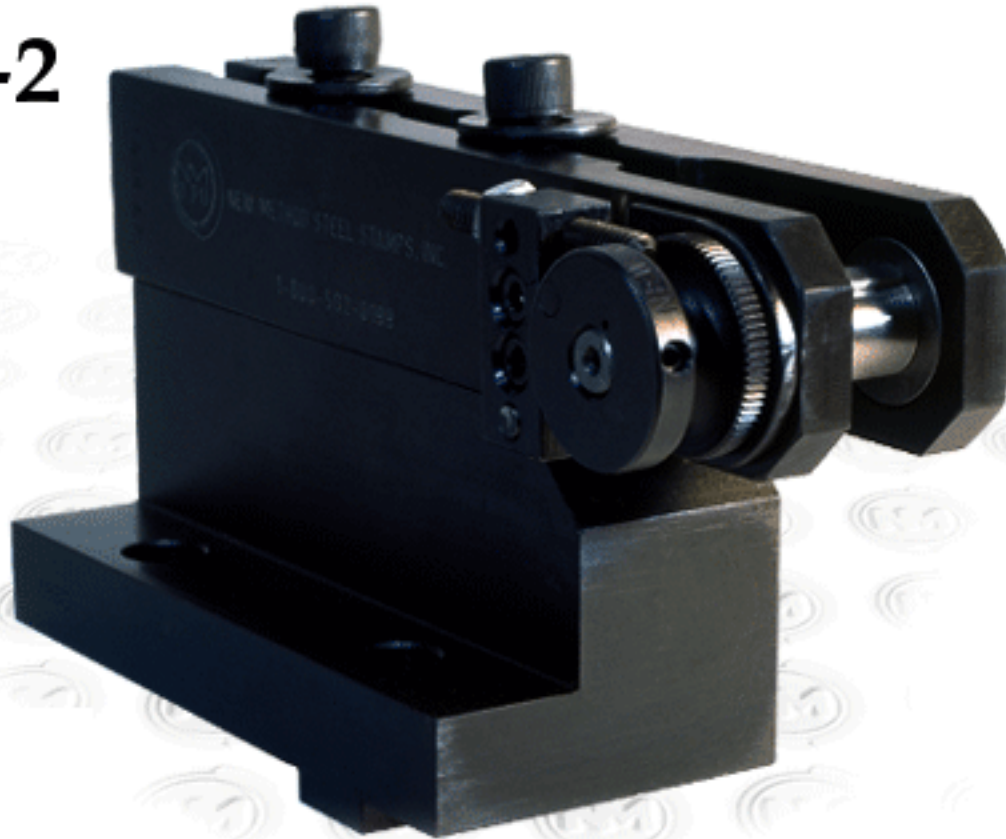

NEW METHOD STEEL STAMPS, INC.

(586) 293-0200 * (800) 582-0199 - Fax (586) 296-1900

Email: info@newmethod.com - www.newmethod.com

17801 Helro Drive, P.O BOX 338

Fraser, Michigan 48026 - USA

model
678-2