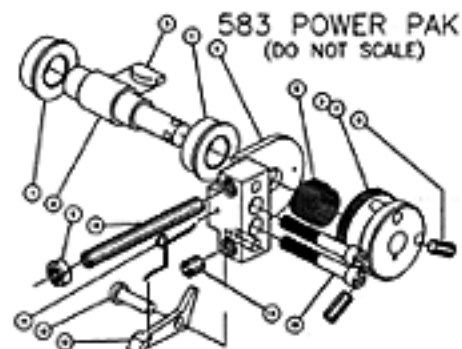

NEW METHOD STEEL STAMPS, INC.

(586) 293-0200 * (800) 582-0199 - Fax (586) 296-1900

Email: info@newmethod.com - www.newmethod.com

17801 Helro Drive, P.O. BOX 338

Fraser, Michigan 48026 - USA

678-2

- A: 583 POWER PAK
- B: 1454-A7 SHANK
- C: 1860-2 ADAPTER