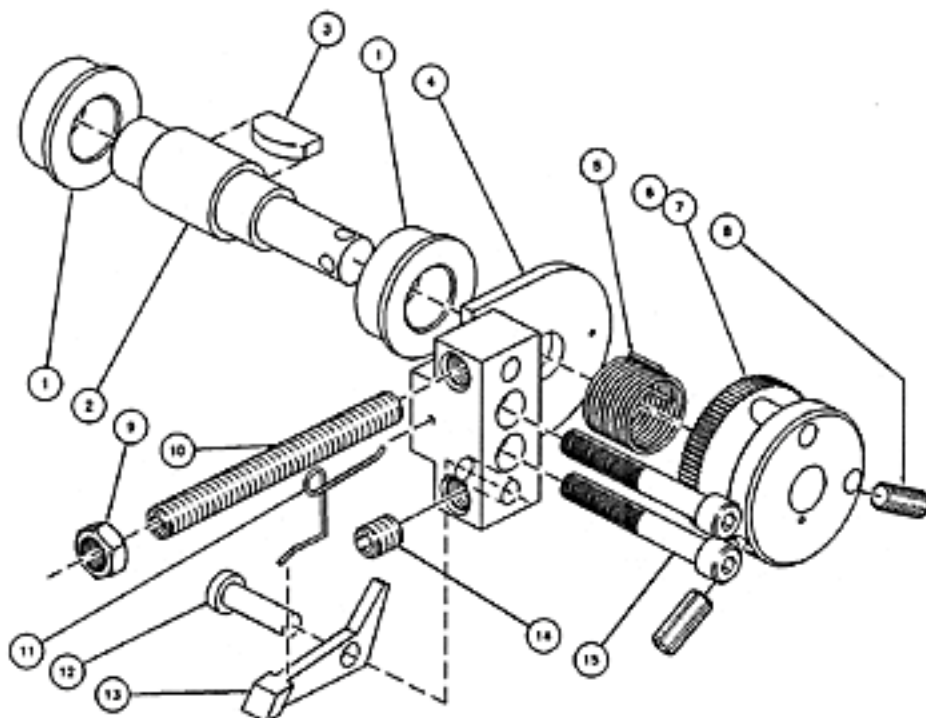

NEW METHOD STEEL STAMPS, INC.

(586) 293-0200 * (800) 582-0199 - Fax (586) 296-1900

Email: info@newmethod.com - www.newmethod.com

17801 Helro Drive, P.O. BOX 338

Fraser, Michigan 48026 - USA

583 POWER PAK

USED ON

ALL 1454

BASED

ATTACHMENTS

951-TH

815

15	1229	1	SOCKET HEAD CAP SCREW
14	1016	1	SET SCREW
13	1100	1	RATCHET PAWL
12	1011	1	AXLE, RATCHET PAWL
11	1456	1	SPRING, RATCHET PAWL
10	1019	1	SET SCREW
9	1018	1	JAM NUT
8	1015	2	SET SCREW
7	1002	1	STOP PIN
6	1001	1	CAP
5	1006	1	SPRING, ROLL RETURN
4	1457	1	ASSY PLATE & BLOCK
3	1012	1	#8 WOODRUFF KEY
2	1459	1	AXLE
1	1460	2	BUSHING
ITEM #	CAT. #	QTY	DESCRIPTION