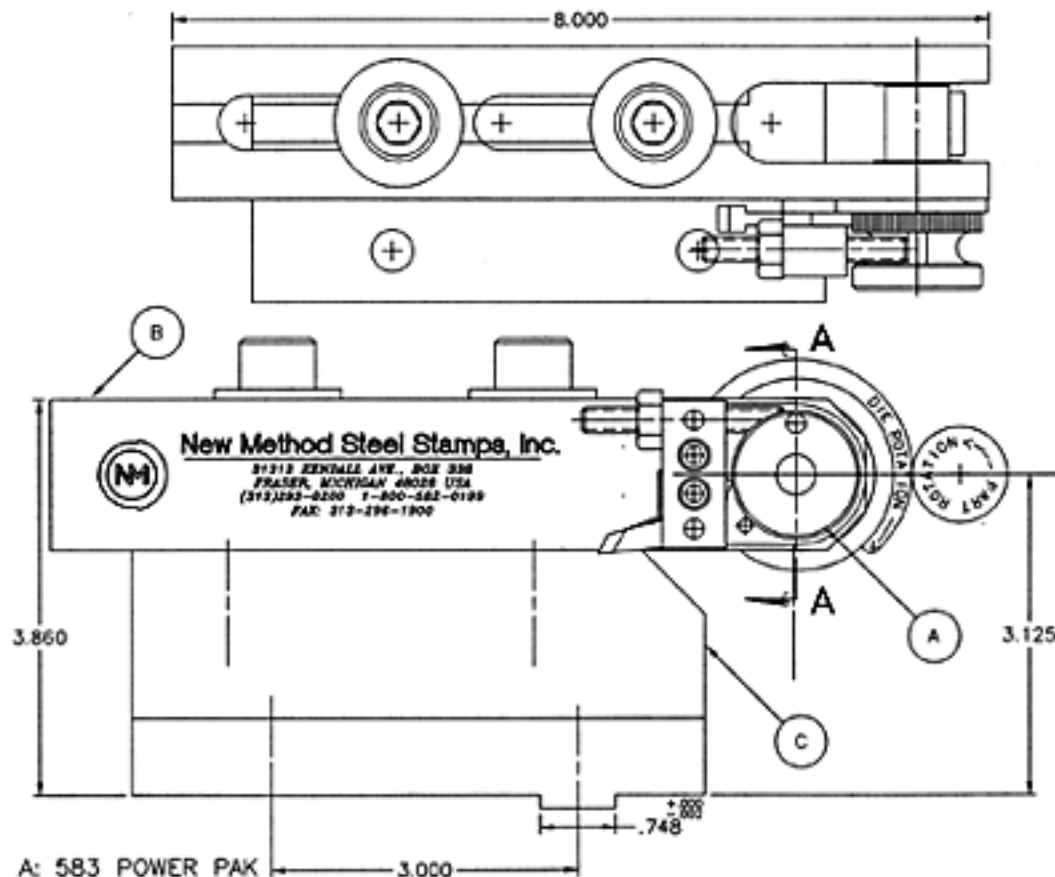

NEW METHOD STEEL STAMPS, INC.

(586) 293-0200 * (800) 582-0199 - Fax (586) 296-1900

Email: info@newmethod.com - www.newmethod.com

17801 Helro Drive, P.O. BOX 338

Fraser, Michigan 48026 - USA

678-2

- A: 583 POWER PAK
- B: 1454-A7 SHANK
- C: 1860-2 ADAPTER