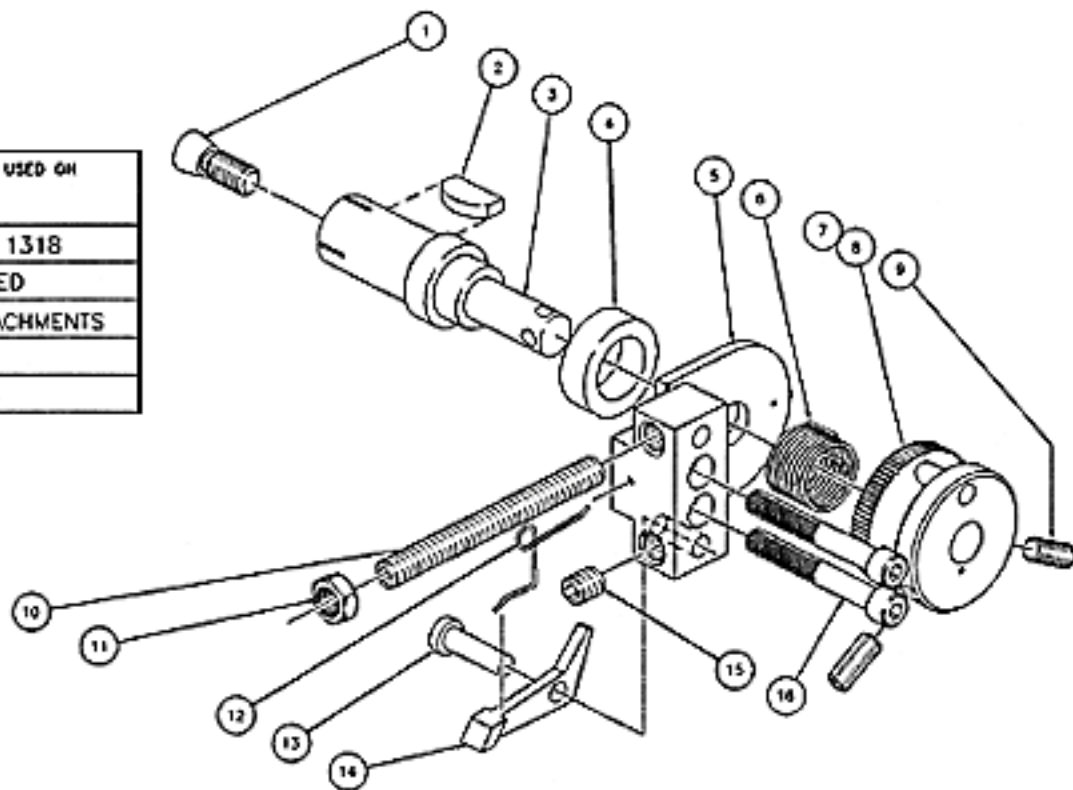

## 678-2-0

- A: 588 POWER PAK
- B: 1318 SHANK
- C: 1860-2 ADAPTER

## 588 POWER PAK

USED ON
ALL 1318
BASED
ATTACHMENTS
951
553

16	1014	2	SOCKET HEAD CAP SCREW
15	1016	1	SET SCREW
14	1100	1	RATCHET PAWL
13	1011	1	AXLE RATCHET PAWL
12	1408	1	SPRING RATCHET PAWL
11	1018	1	JAM NUT
10	1019	1	SET SCREW
9	1015	2	SET SCREW
8	1002	1	STOP PIN
7	1001	1	CAP
6	1006	1	SPRING ROLL RETURN
5	1457	1	BLOCK & PLATE ASSY
4	1029	1	BUSHING
3	1754	1	AXLE
2	-	1	#6 WOODRUFF KEY
1	1003-A	1	TAPER SCREW
TEMP. CAT. #	QTY		DESCRIPTION