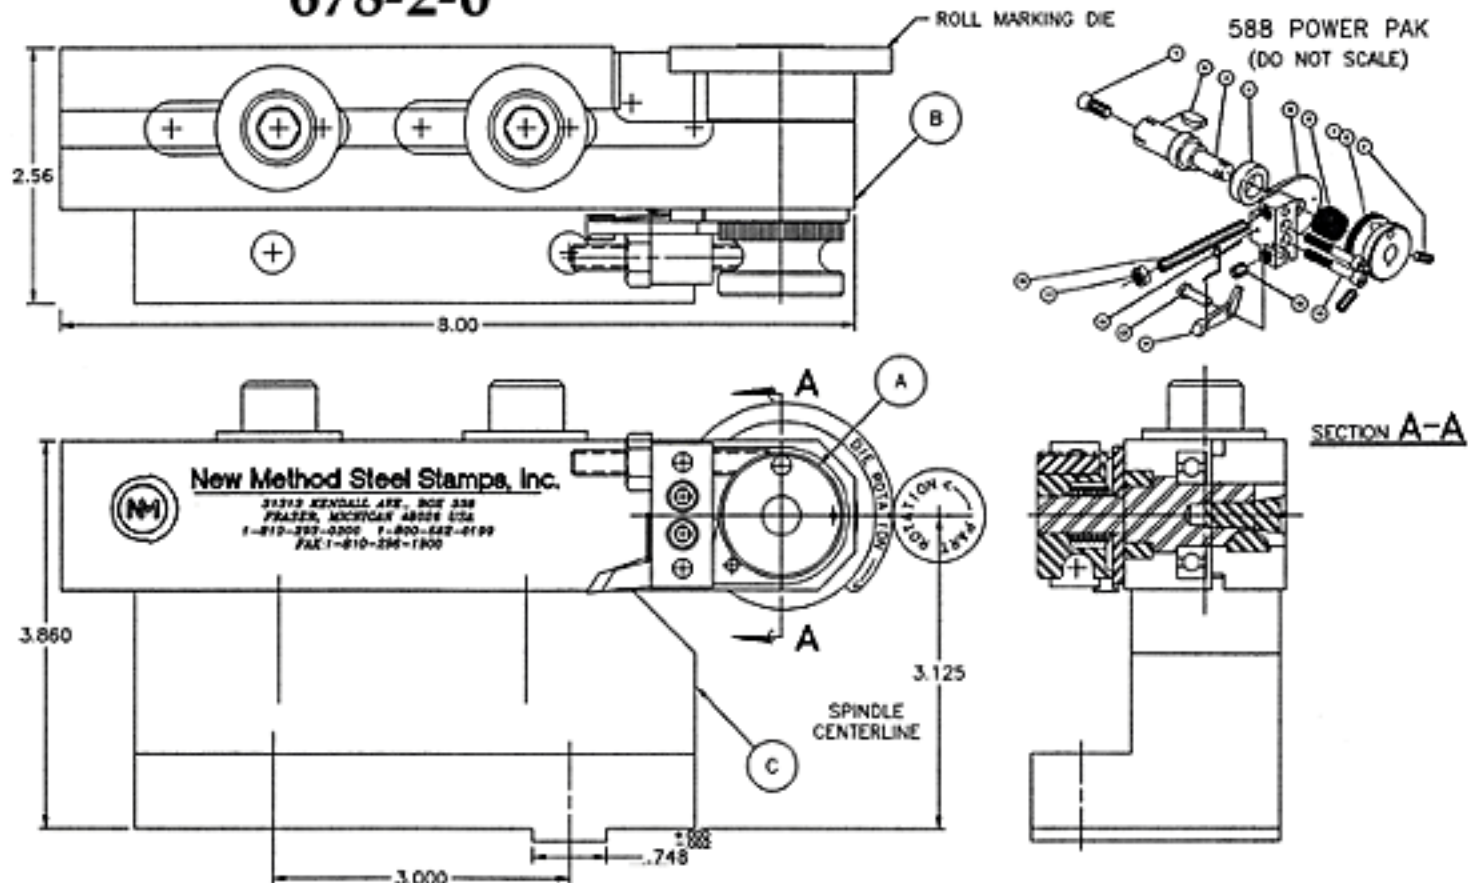

NEW METHOD STEEL STAMPS, INC.

(586) 293-0200 * (800) 582-0199 - Fax (586) 296-1900

Email: info@newmethod.com - www.newmethod.com

17801 Helro Drive, P.O. BOX 338

Fraser, Michigan 48026 - USA

678-2-0

- A: 588 POWER PAK
- B: 1318 SHANK
- C: 1860-2 ADAPTER