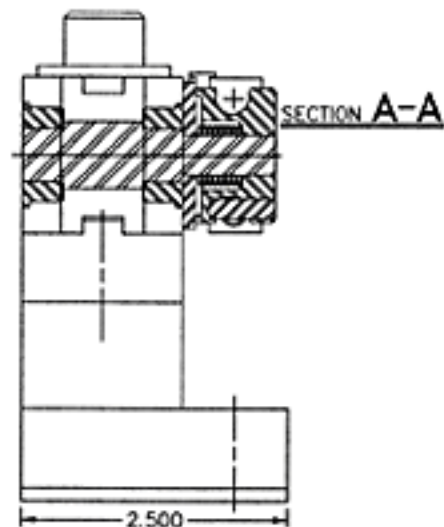

NEW METHOD STEEL STAMPS, INC.

(586) 293-0200 * (800) 582-0199 - Fax (586) 296-1900

Email: info@newmethod.com - www.newmethod.com

17801 Helro Drive, P.O. BOX 338

Fraser, Michigan 48026 - USA

678-1

- A: 583 POWER PAK
- B: 1454-A7 SHANK
- C: 1860-1 ADAPTER