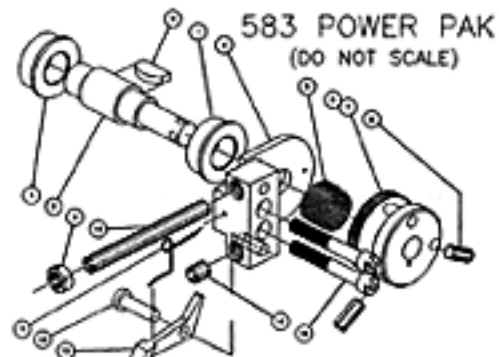

NEW METHOD STEEL STAMPS, INC.

(586) 293-0200 * (800) 582-0199 - Fax (586) 296-1900

Email: info@newmethod.com - www.newmethod.com

17801 Helro Drive, P.O. BOX 338

Fraser, Michigan 48026 - USA

678-1

- A: 583 POWER PAK
- B: 1454-A7 SHANK
- C: 1860-1 ADAPTER