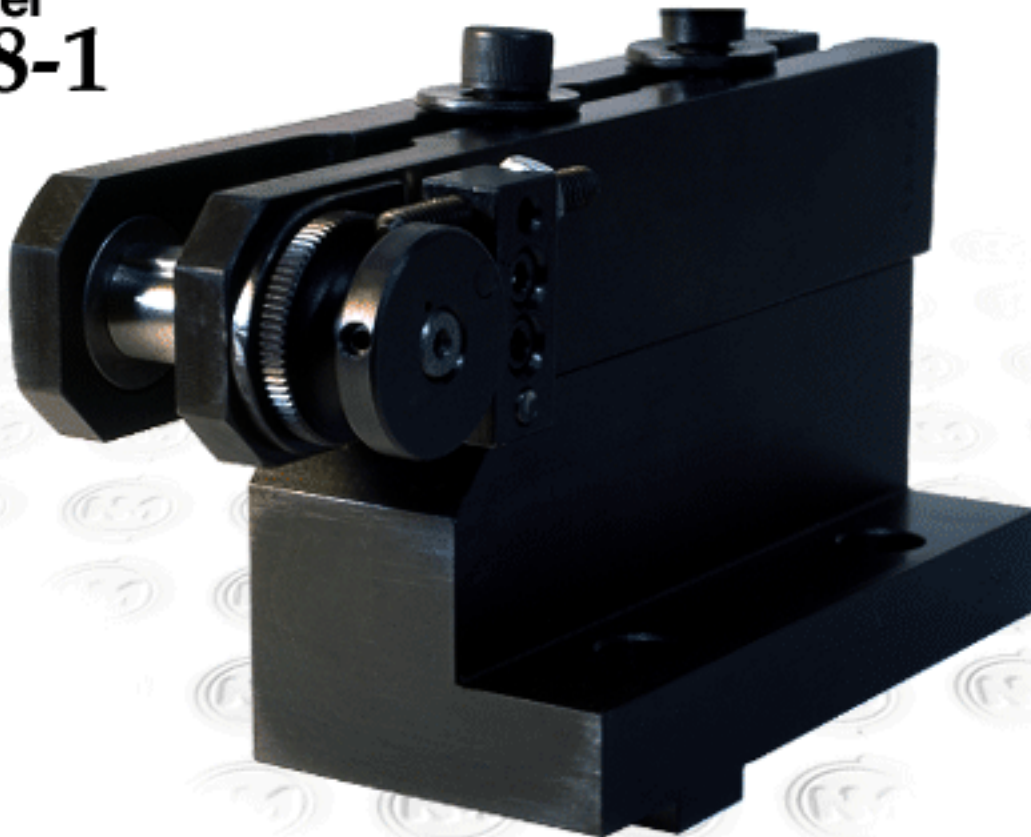

NEW METHOD STEEL STAMPS, INC.

(586) 293-0200 * (800) 582-0199 - Fax (586) 296-1900
Email: info@newmethod.com - www.newmethod.com

17801 Helro Drive, P.O BOX 338
Fraser, Michigan 48026 - USA

model
678-1