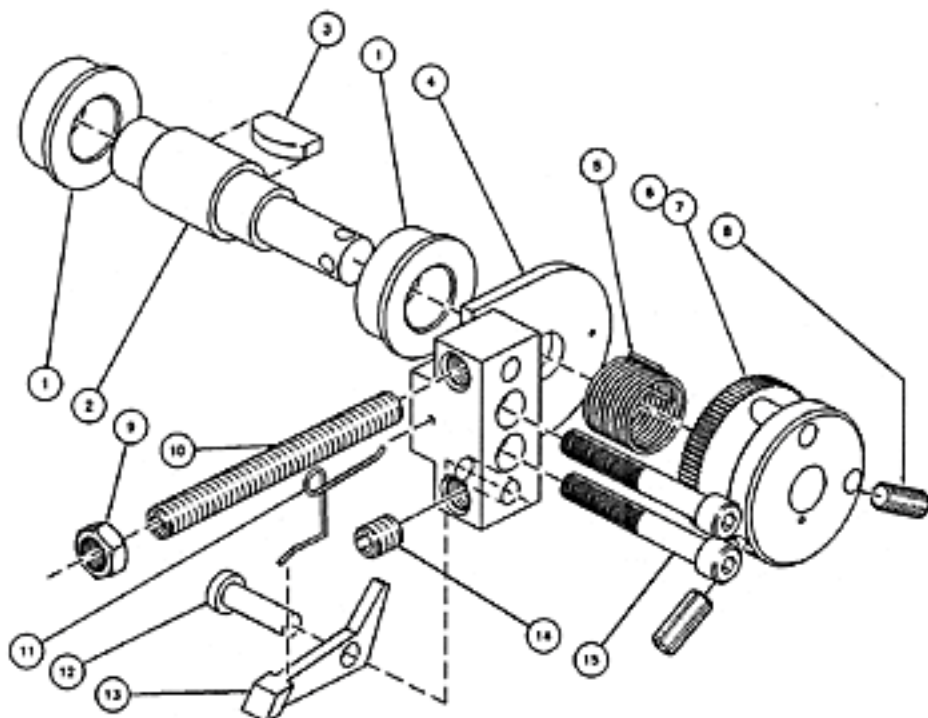

NEW METHOD STEEL STAMPS, INC.

(586) 293-0200 * (800) 582-0199 - Fax (586) 296-1900

Email: info@newmethod.com - www.newmethod.com

17801 Helro Drive, P.O. BOX 338

Fraser, Michigan 48026 - USA

583 POWER PAK

USED ON

ALL 1454

BASED

ATTACHMENTS

951-TH

815

15	1229	1	SOCKET HEAD CAP SCREW
14	1016	1	SET SCREW
13	1100	1	RATCHET PAWL
12	1011	1	AXLE, RATCHET PAWL
11	1456	1	SPRING, RATCHET PAWL
10	1019	1	SET SCREW
9	1018	1	JAM NUT
8	1015	2	SET SCREW
7	1002	1	STOP PIN
6	1001	1	CAP
5	1006	1	SPRING, ROLL RETURN
4	1457	1	ASSY PLATE & BLOCK
3	1012	1	#8 WOODRUFF KEY
2	1459	1	AXLE
1	1460	2	BUSHING
ITEM #	CAT. #	QTY	DESCRIPTION