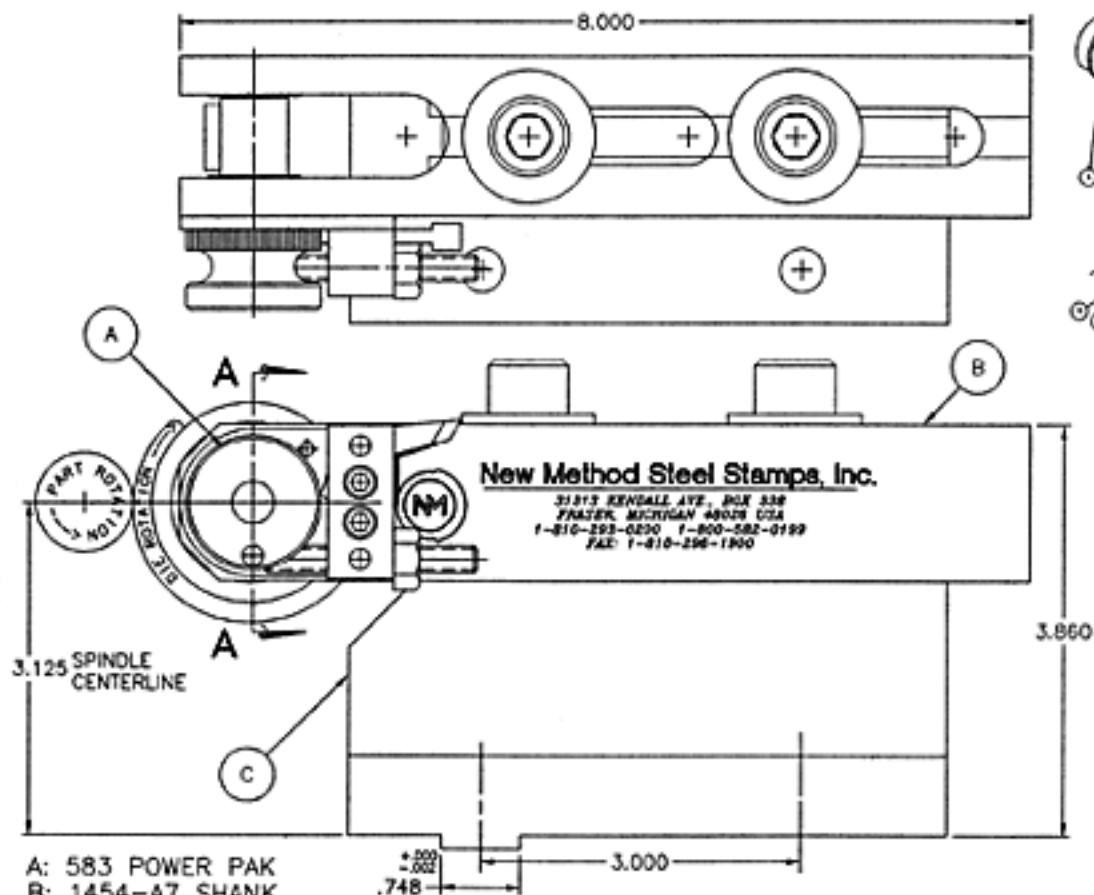

NEW METHOD STEEL STAMPS, INC.

(586) 293-0200 * (800) 582-0199 - Fax (586) 296-1900

Email: info@newmethod.com - www.newmethod.com

17801 Helro Drive, P.O. BOX 338

Fraser, Michigan 48026 - USA

678-1

- A: 583 POWER PAK
- B: 1454-A7 SHANK
- C: 1860-1 ADAPTER