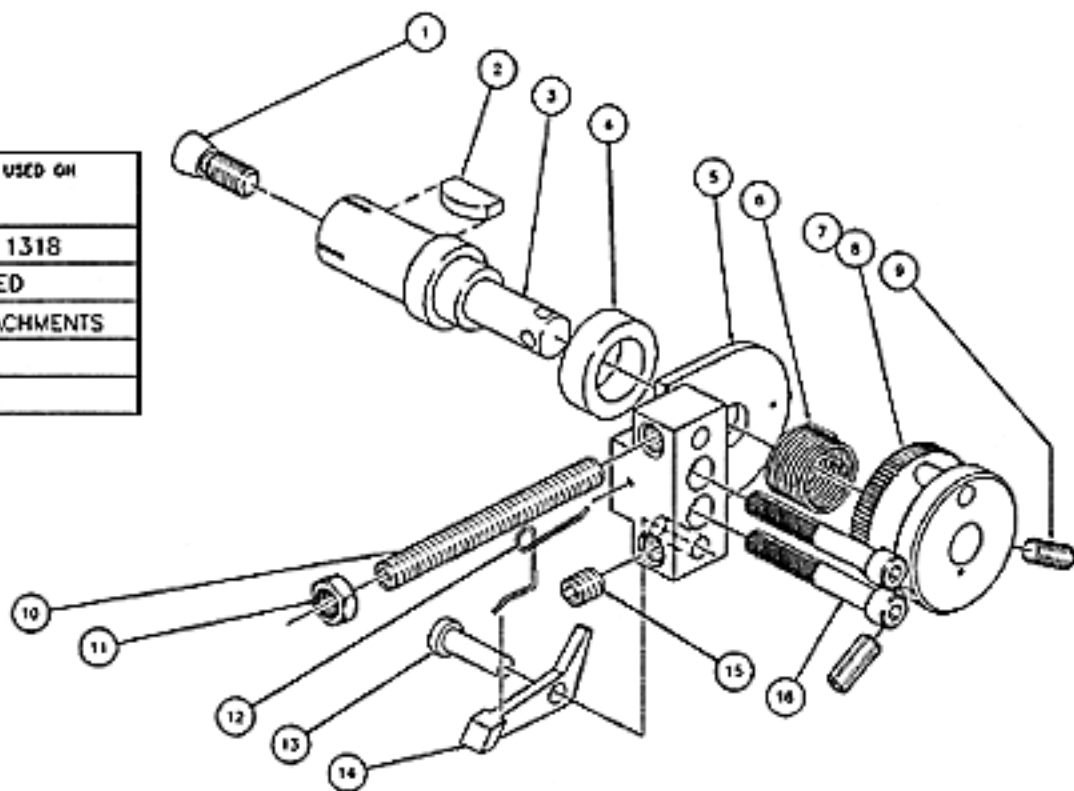

Email: info@newmethod.com - www.newmethod.com

17801 Helro Drive, P.O. BOX 338

Fraser, Michigan 48026 - USA

588 POWER PAK

USED ON
ALL 1318
BASED
ATTACHMENTS
951
553

16	1014	2	SOCKET HEAD CAP SCREW
15	1016	1	SET SCREW
14	1100	1	RATCHET PAWL
13	1011	1	AXLE RATCHET PAWL
12	1408	1	SPRING RATCHET PAWL
11	1018	1	JHM NUT
10	1019	1	SET SCREW
9	1015	2	SET SCREW
8	1002	1	STOP PIN
7	1001	1	CAP
6	1006	1	SPRING ROLL RETURN
5	1437	1	BLOCK & PLATE ASSY
4	1029	1	BUSHING
3	1754	1	AXLE
2	-	1	#5 WOODRUFF KEY
1	1000-A	1	TAPER SCREW
ITEM	CAT. #	QTY	DESCRIPTION