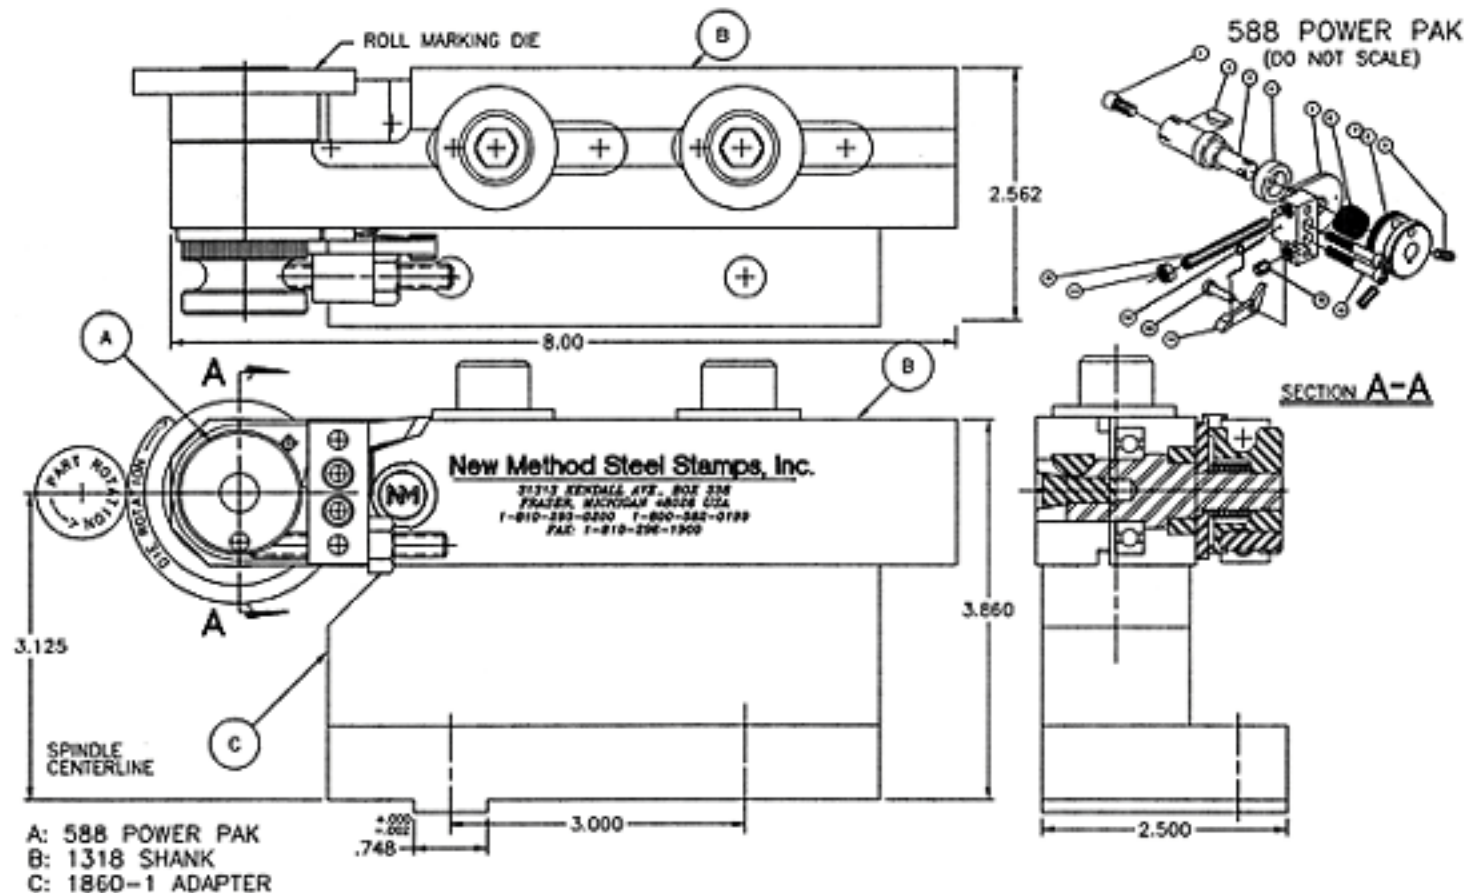

NEW METHOD STEEL STAMPS, INC.

(586) 293-0200 * (800) 582-0199 - Fax (586) 296-1900

Email: info@newmethod.com - www.newmethod.com

17801 Helro Drive, P.O. BOX 338

Fraser, Michigan 48026 - USA

678-1-0