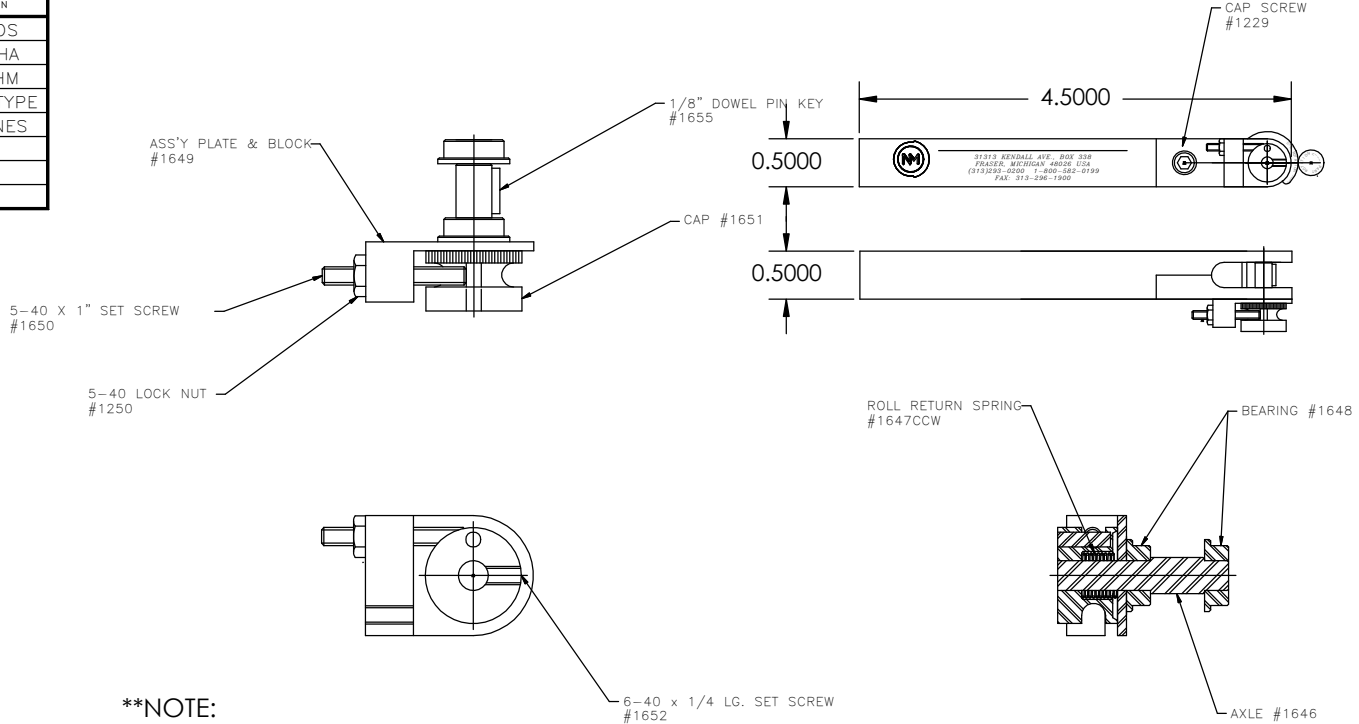

LIMITS ON ALL FRACTIONAL FINISH DIMENSIONS ± .010 UNLESS OTHERWISE SPECIFIED. DO NOT SCALE-REMOVE ALL SHARP EDGES REPORT ALL CHANGES TO ENGINEERING DEPT.

****NOTE:**
 599 POWER PAK
 SHOWN 2.5x SIZE
 CCW= COUNTER-
 CLOCKWISE
 ROTATION OF PART

				NEW METHOD STEEL STAMPS, INC.		NAME	
				FRASER MICHIGAN		ROLL MARKING ATTACHMENT	
LET		CHANGE		DATE		PART NO.	
DRAWN		C.D.L.B.		SCALE		MAT'L	
CHECKED		J.A.G. III		DATE		ROCKWELL	
LET		CHANGE		DATE		C-SCALE	
				03/2/00		HEAT TREAT	
						618 CCW -B	