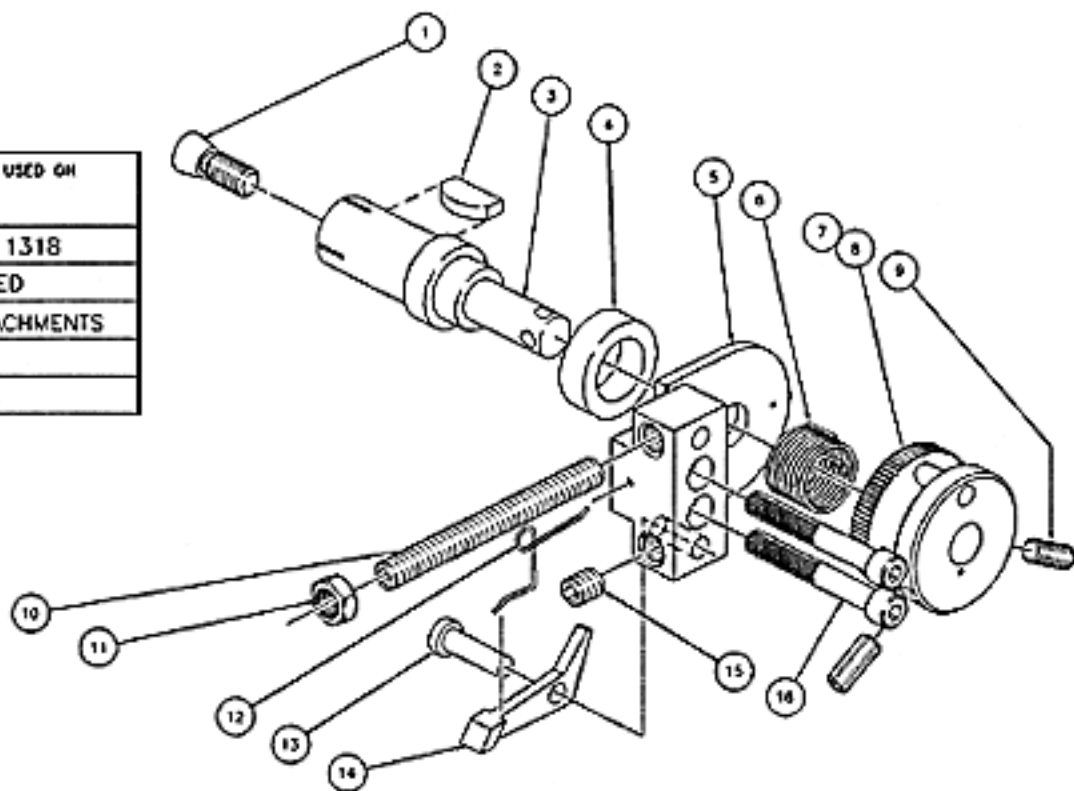

Email: info@newmethod.com - www.newmethod.com

17801 Helro Drive, P.O BOX 338

Fraser, Michigan 48026 - USA

588 POWER PAK

USED ON
ALL 1318
BASED
ATTACHMENTS
951
553

16	1014	2	SOCKET HEAD CAP SCREW
15	1016	1	SET SCREW
14	1100	1	RATCHET PAWL
13	1011	1	AXLE RATCHET PAWL
12	1408	1	SPRING RATCHET PAWL
11	1018	1	JHM NUT
10	1019	1	SET SCREW
9	1015	2	SET SCREW
8	1002	1	STOP PIN
7	1001	1	CAP
6	1006	1	SPRING ROLL RETURN
5	1457	1	BLOCK & PLATE ASSY
4	1029	1	BUSHING
3	1754	1	AXLE
2	-	1	#5 WOODRUFF KEY
1	1003-A	1	TAPER SCREW
ITEM	CAT. #	QTY	DESCRIPTION