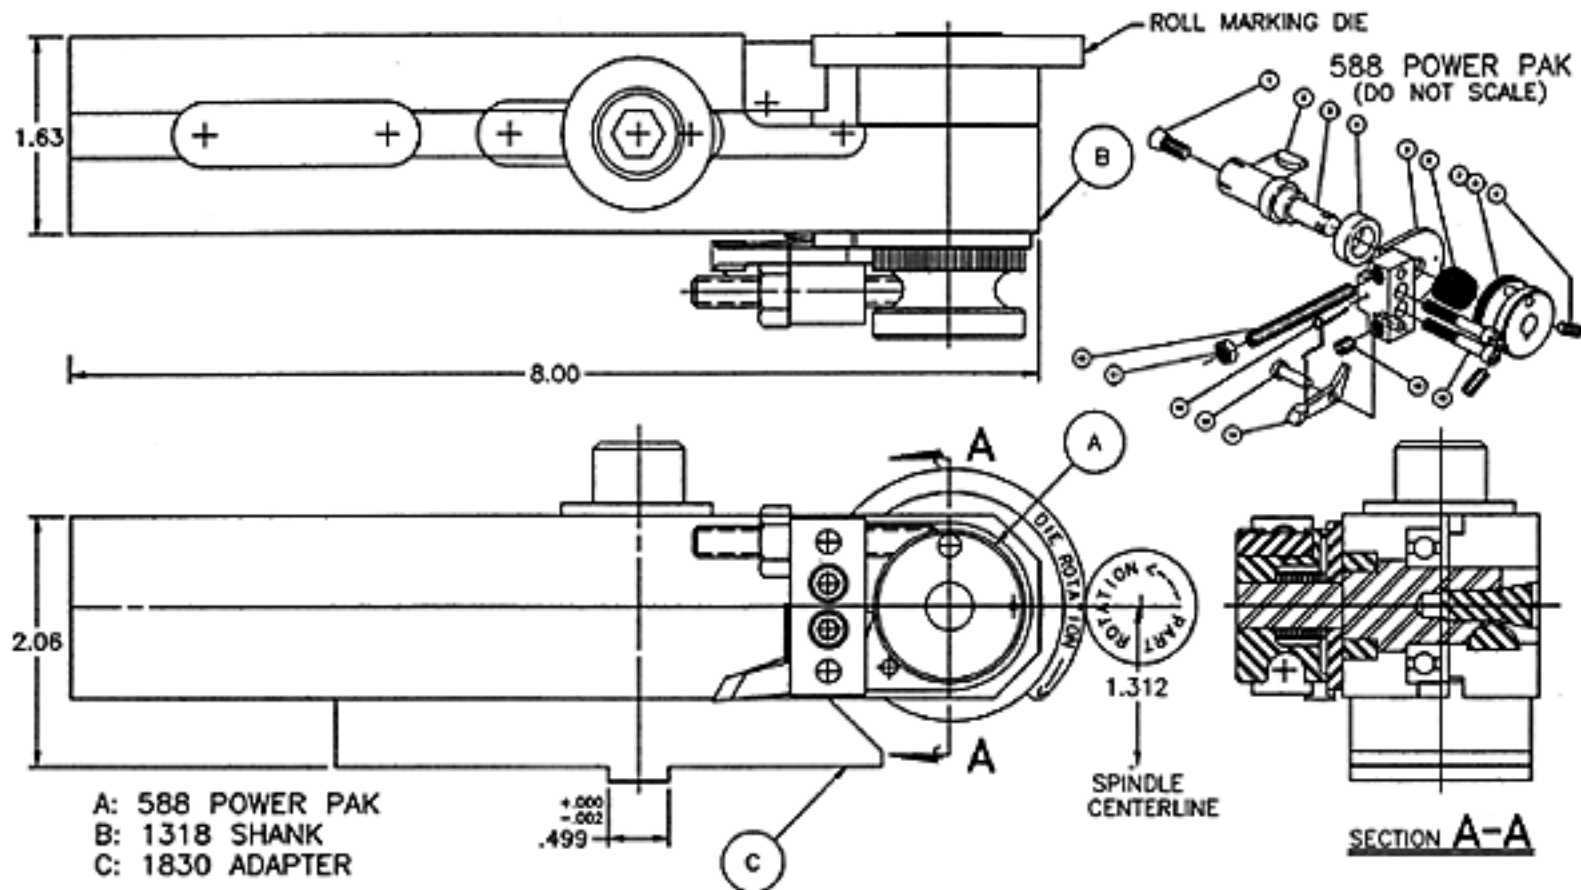

NEW METHOD STEEL STAMPS, INC.

(586) 293-0200 * (800) 582-0199 - Fax (586) 296-1900

17801 Helro Drive, P.O. BOX 338

Email: info@newmethod.com - www.newmethod.com

Fraser, Michigan 48026 - USA

617-0