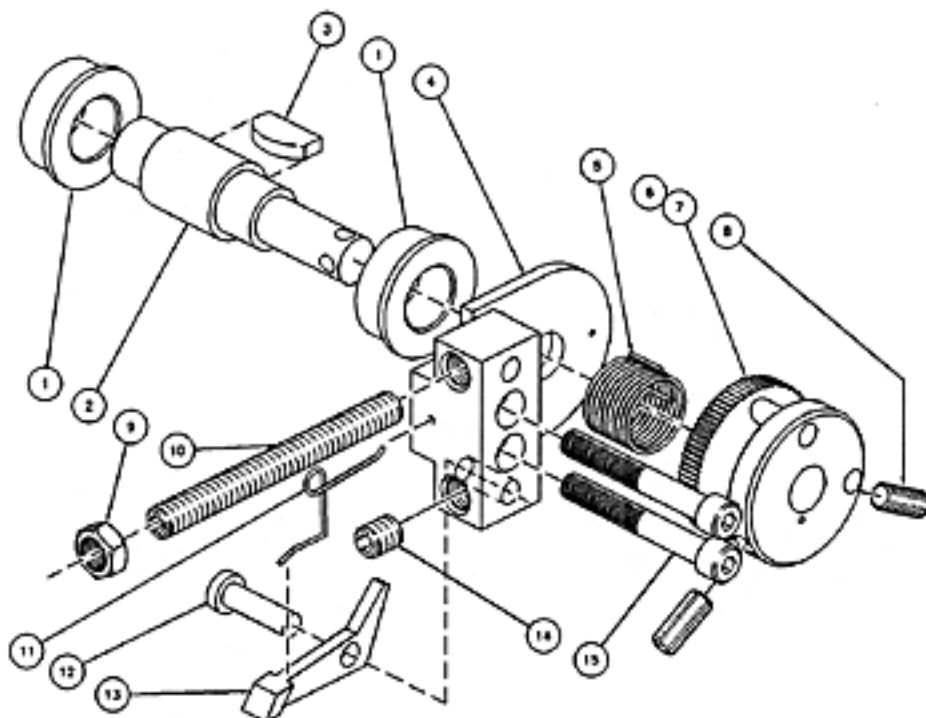

NEW METHOD STEEL STAMPS, INC.

(586) 293-0200 * (800) 582-0199 - Fax (586) 296-1900

Email: info@newmethod.com - www.newmethod.com

17801 Helro Drive, P.O. BOX 338

Fraser, Michigan 48026 - USA

583 POWER PAK

USED ON

ALL 1454

BASED

ATTACHMENTS

951-TH

815

15	1229	1	SOCKET HEAD CAP SCREW
14	1016	1	SET SCREW
13	1100	1	RATCHET PAWL
12	1011	1	AXLE, RATCHET PAWL
11	1456	1	SPRING, RATCHET PAWL
10	1019	1	SET SCREW
9	1018	1	JAM NUT
8	1015	2	SET SCREW
7	1002	1	STOP PIN
6	1001	1	CAP
5	1006	1	SPRING, ROLL RETURN
4	1457	1	ASSY PLATE & BLOCK
3	1012	1	#8 WOODRUFF KEY
2	1459	1	AXLE
1	1460	2	BUSHING
ITEM #	CAT. #	QTY	DESCRIPTION