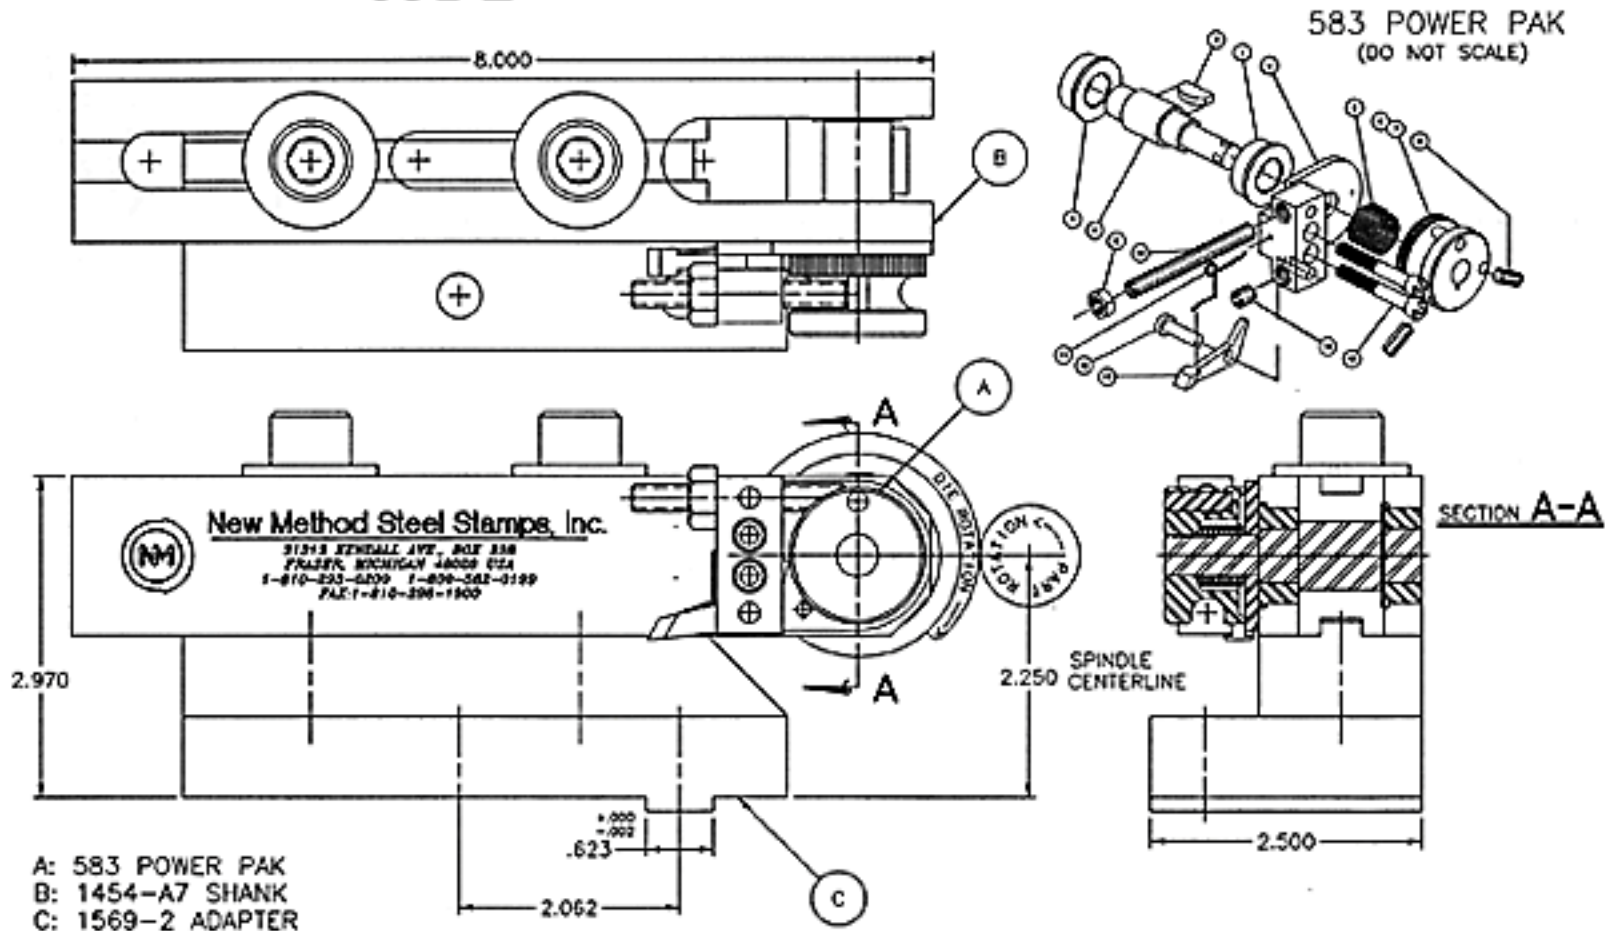

NEW METHOD STEEL STAMPS, INC.

(586) 293-0200 * (800) 582-0199 - Fax (586) 296-1900
Email: info@newmethod.com - www.newmethod.com

17801 Helro Drive, P.O BOX 338
Fraser, Michigan 48026 - USA

604-2