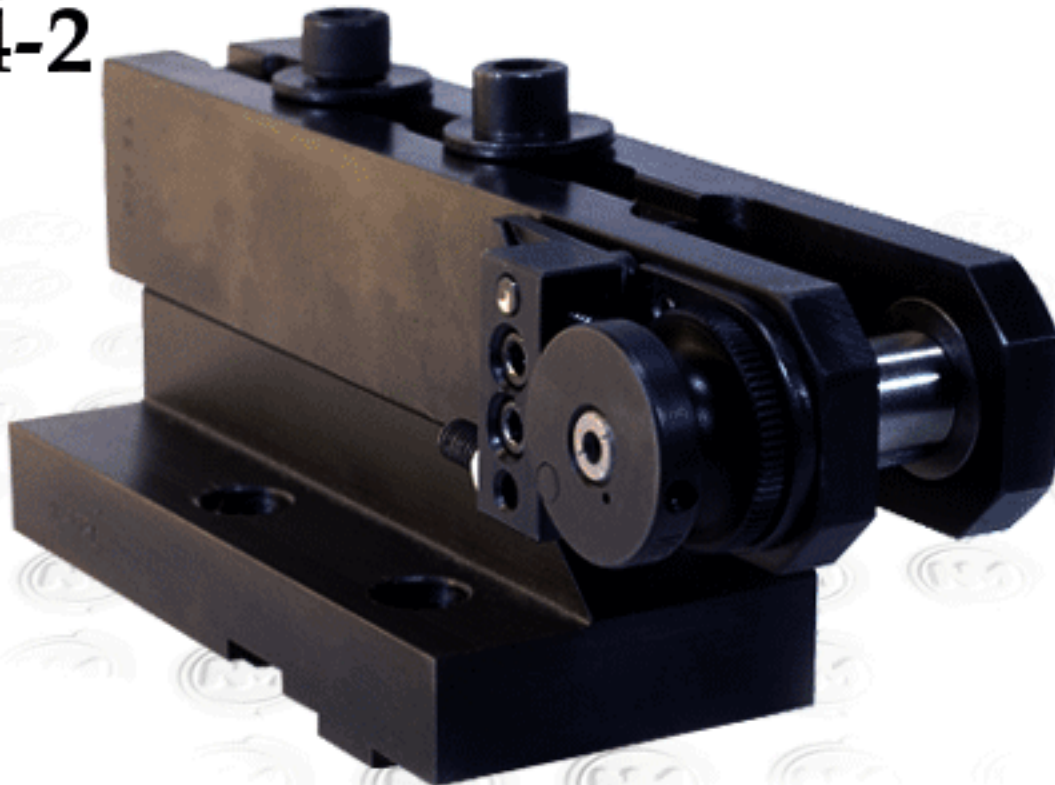

NEW METHOD STEEL STAMPS, INC.

(586) 293-0200 * (800) 582-0199 - Fax (586) 296-1900
Email: info@newmethod.com - www.newmethod.com

17801 Helro Drive, P.O BOX 338
Fraser, Michigan 48026 - USA

model
604-2