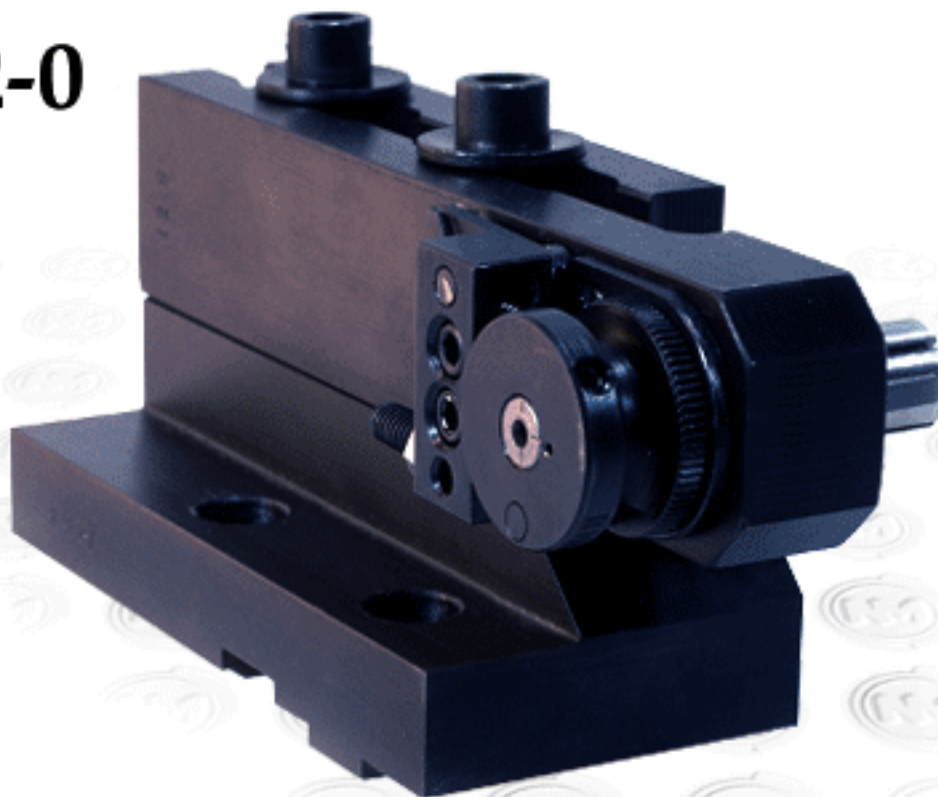

NEW METHOD STEEL STAMPS, INC.

(586) 293-0200 * (800) 582-0199 - Fax (586) 296-1900

17801 Helro Drive, P.O BOX 338

Email: info@newmethod.com - www.newmethod.com

Fraser, Michigan 48026 - USA

model
604-2-0