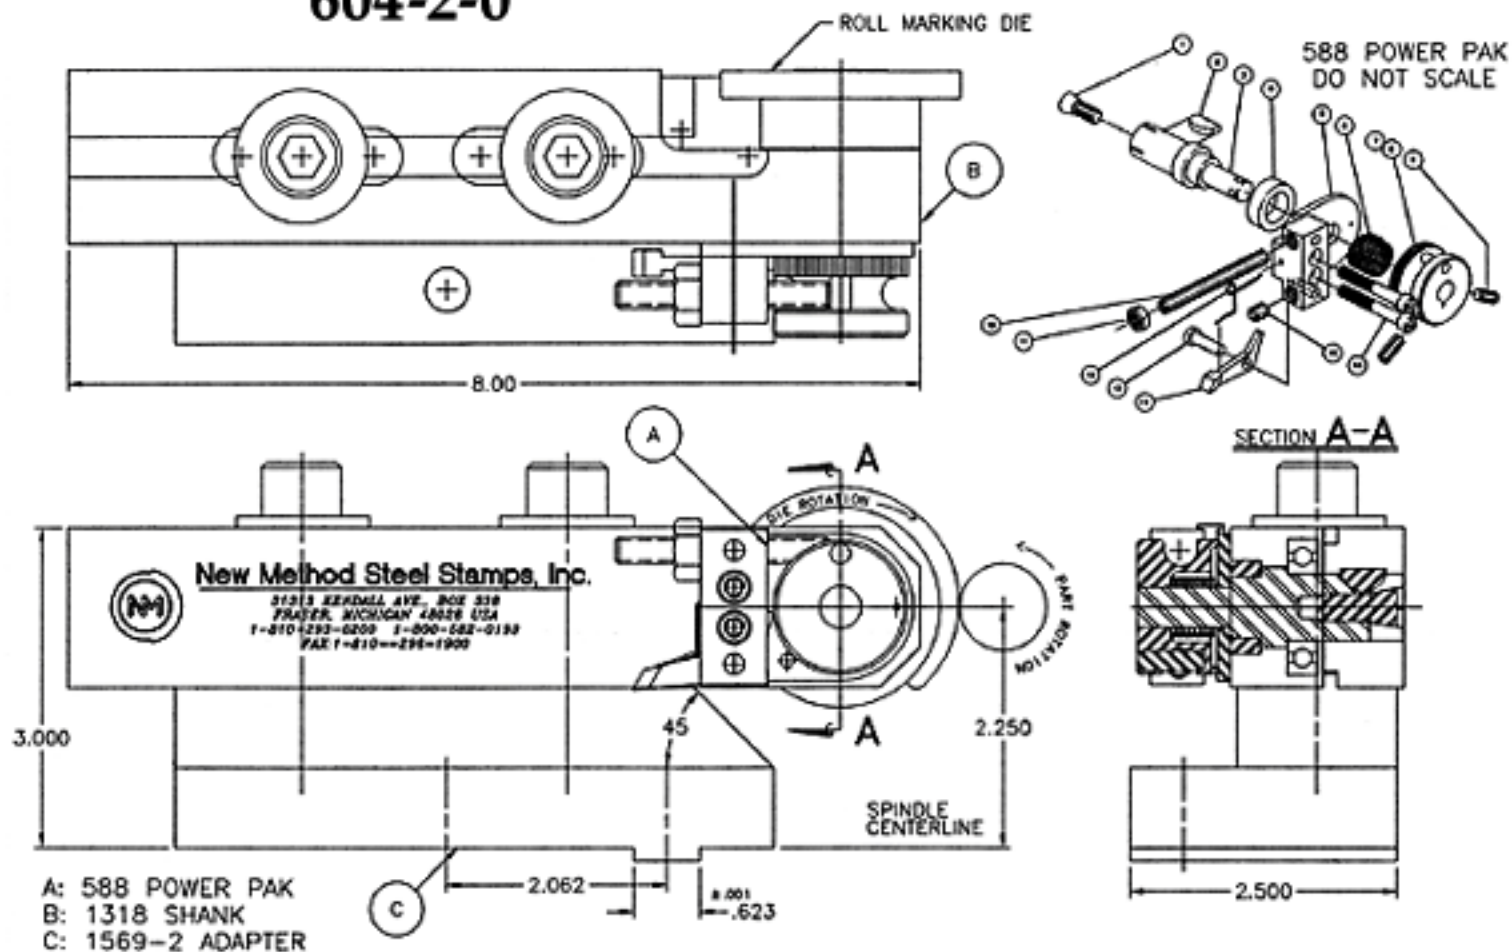

NEW METHOD STEEL STAMPS, INC.

(586) 293-0200 * (800) 582-0199 - Fax (586) 296-1900
Email: info@newmethod.com - www.newmethod.com

17801 Helro Drive, P.O. BOX 338
Fraser, Michigan 48026 - USA

604-2-0