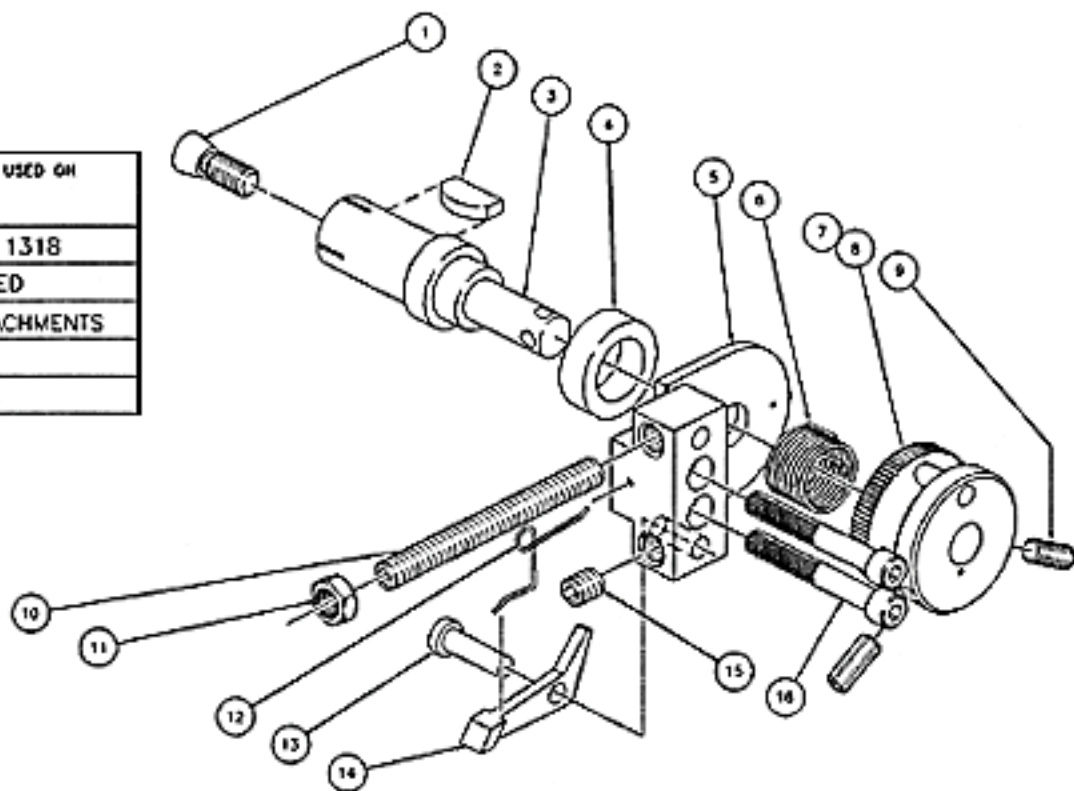

17801 Helro Drive, P.O BOX 338
Fraser, Michigan 48026 - USA

588 POWER PAK

USED ON
ALL 1318
BASED
ATTACHMENTS
951
553

16	1014	2	SOCKET HEAD CAP SCREW
15	1016	1	SET SCREW
14	1100	1	RATCHET PAWL
13	1011	1	AXLE RATCHET PAWL
12	1408	1	SPRING RATCHET PAWL
11	1018	1	JHM NUT
10	1019	1	SET SCREW
9	1015	2	SET SCREW
8	1002	1	STOP PIN
7	1001	1	CAP
6	1006	1	SPRING ROLL RETURN
5	1457	1	BLOCK & PLATE ASSY
4	1029	1	BUSHING
3	1754	1	AXLE
2	-	1	#5 WOODRUFF KEY
1	1000-A	1	TAPER SCREW
ITEM	CAT. #	QTY	DESCRIPTION