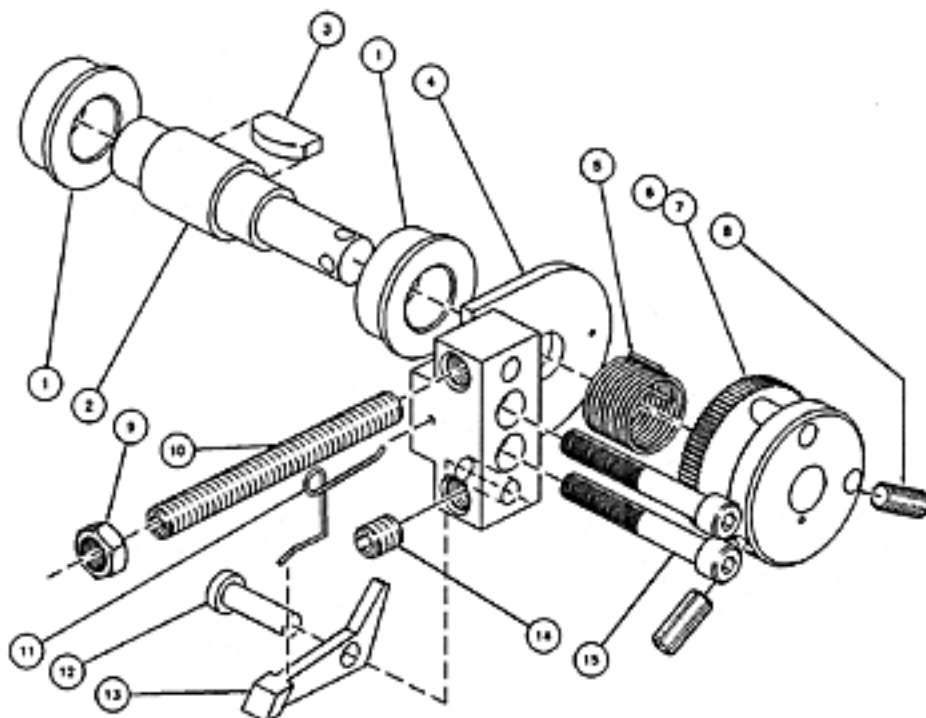

NEW METHOD STEEL STAMPS, INC.

(586) 293-0200 * (800) 582-0199 - Fax (586) 296-1900

Email: info@newmethod.com - www.newmethod.com

17801 Helro Drive, P.O. BOX 338

Fraser, Michigan 48026 - USA

583 POWER PAK

USED ON

ALL 1454

BASED

ATTACHMENTS

951-TH

815

15	1229	1	SOCKET HEAD CAP SCREW
14	1016	1	SET SCREW
13	1100	1	RATCHET PAWL
12	1011	1	AXLE, RATCHET PAWL
11	1456	1	SPRING, RATCHET PAWL
10	1019	1	SET SCREW
9	1018	1	JAM NUT
8	1015	2	SET SCREW
7	1002	1	STOP PIN
6	1001	1	CAP
5	1006	1	SPRING, ROLL RETURN
4	1457	1	ASSY PLATE & BLOCK
3	1012	1	#8 WOODRUFF KEY
2	1459	1	AXLE
1	1460	2	BUSHING
ITEM #	CAT. #	QTY	DESCRIPTION