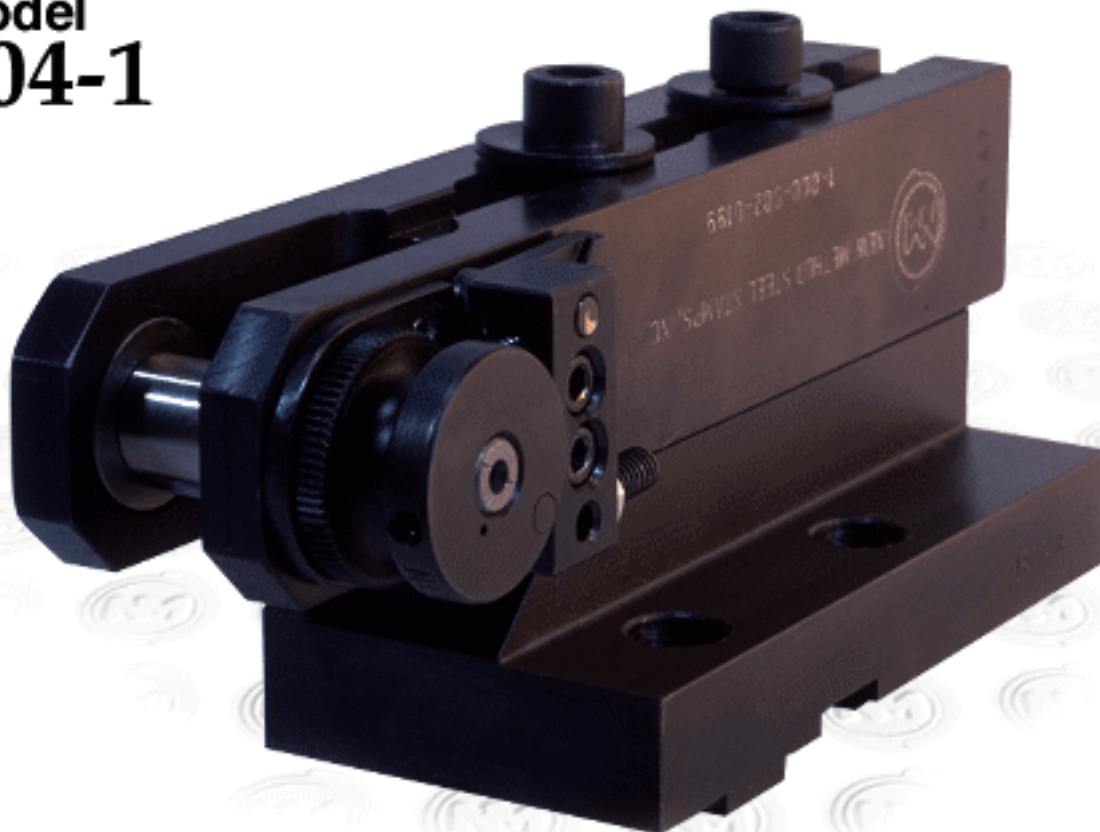

NEW METHOD STEEL STAMPS, INC.

(586) 293-0200 * (800) 582-0199 - Fax (586) 296-1900
Email: info@newmethod.com - www.newmethod.com

17801 Helro Drive, P.O BOX 338
Fraser, Michigan 48026 - USA

model
604-1