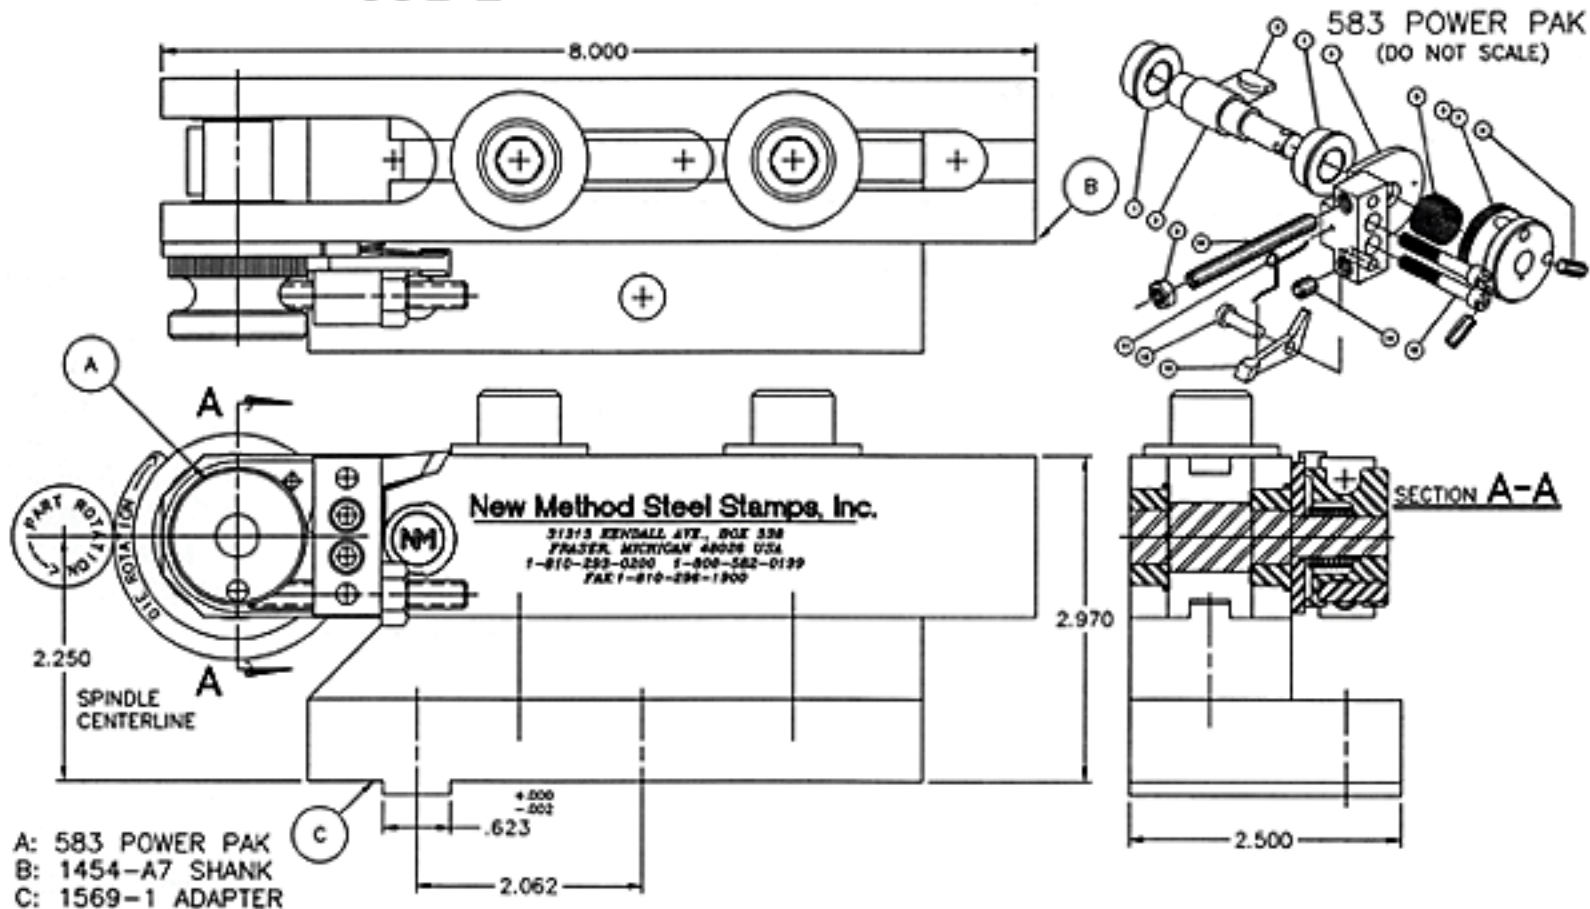

NEW METHOD STEEL STAMPS, INC.

(586) 293-0200 * (800) 582-0199 - Fax (586) 296-1900
Email: info@newmethod.com - www.newmethod.com

17801 Helro Drive, P.O. BOX 338
Fraser, Michigan 48026 - USA

604-1