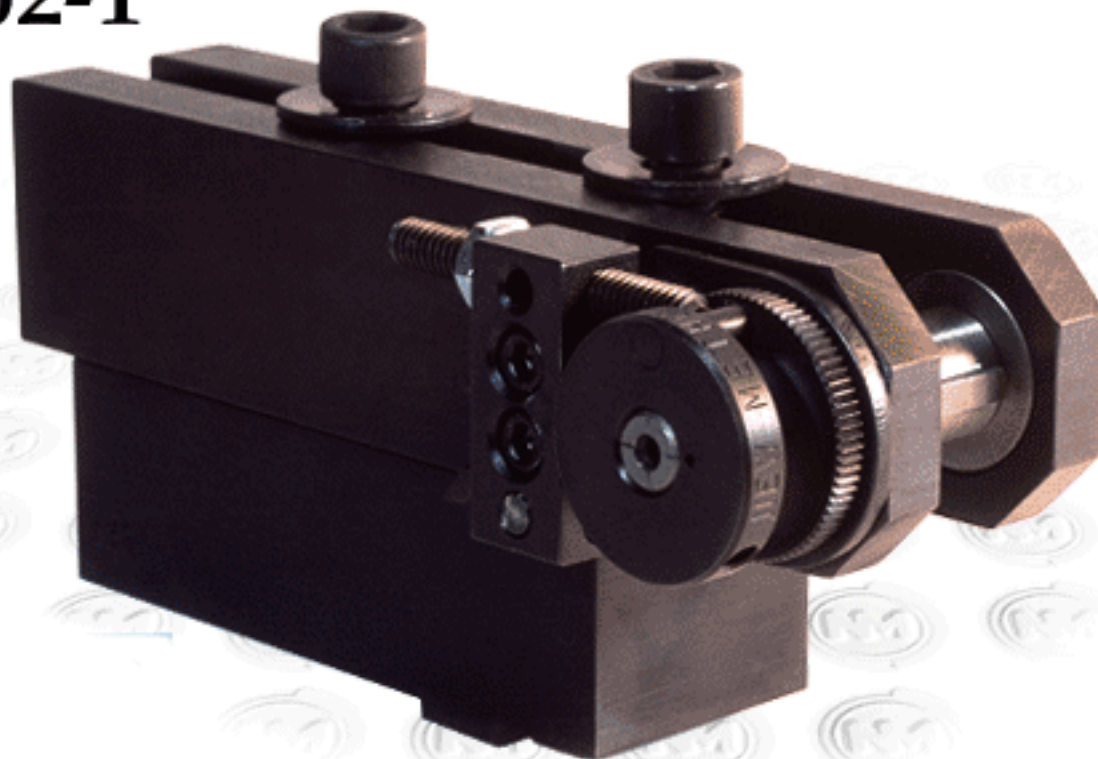

NEW METHOD STEEL STAMPS, INC.

(586) 293-0200 * (800) 582-0199 - Fax (586) 296-1900

17801 Helro Drive, P.O BOX 338

Email: info@newmethod.com - www.newmethod.com

Fraser, Michigan 48026 - USA

model
602-1