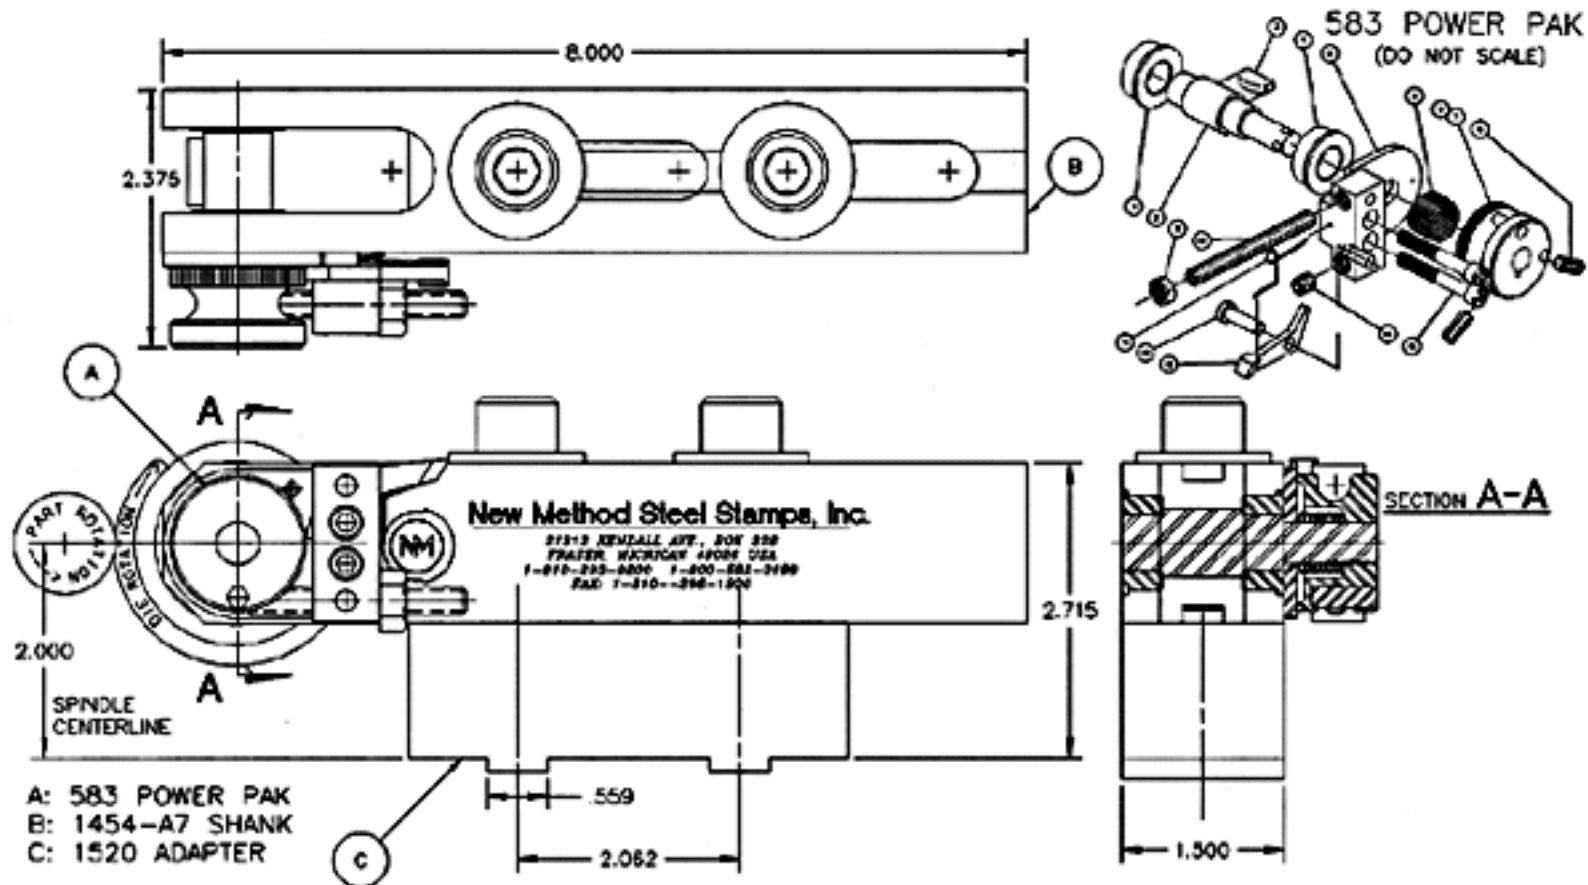

NEW METHOD STEEL STAMPS, INC.

(586) 293-0200 * (800) 582-0199 - Fax (586) 296-1900

17801 Helro Drive, P.O. BOX 338

Email: info@newmethod.com - www.newmethod.com

Fraser, Michigan 48026 - USA

602-1