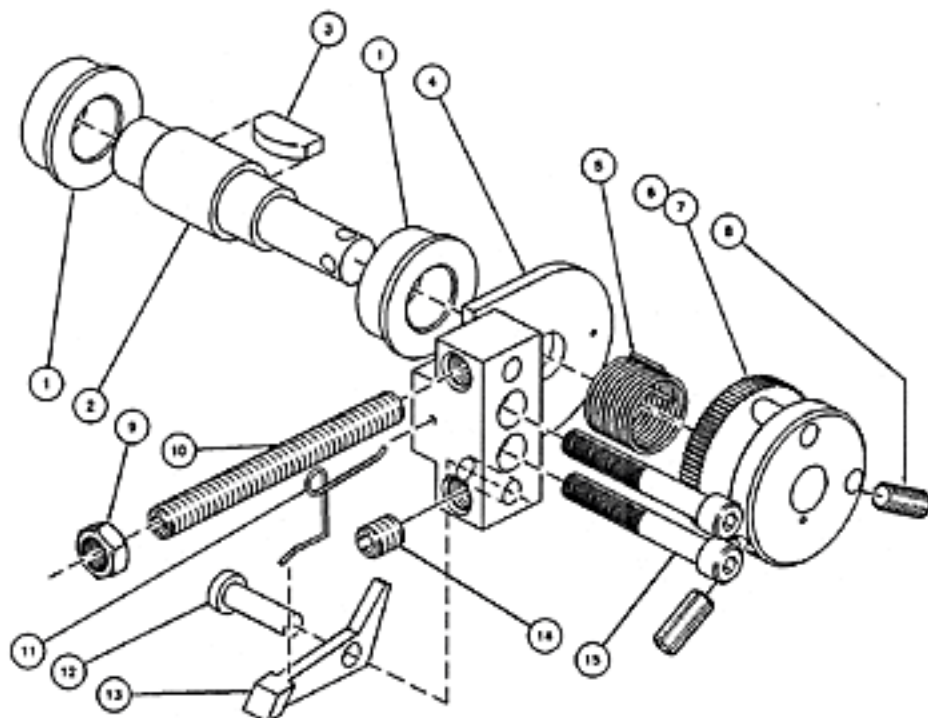

Email: info@newmethod.com - www.newmethod.com

17801 Helro Drive, P.O. BOX 338

Fraser, Michigan 48026 - USA

583 POWER PAK

USED ON

ALL 1454
BASED
ATTACHMENTS
951-TH
815

15	1229	1	SOCKET HEAD CAP SCREW
14	1018	1	SET SCREW
13	1100	1	RATCHET PAWL
12	1011	1	AXLE, RATCHET PAWL
11	1456	1	SPRING, RATCHET PAWL
10	1019	1	SET SCREW
9	1018	1	JAM NUT
8	1015	2	SET SCREW
7	1002	1	STOP PIN
6	1001	1	CAP
5	1006	1	SPRING, ROLL RETURN
4	1457	1	ASSY PLATE & BLOCK
3	1012	1	#8 WOODRUFF KEY
2	1459	1	AXLE
1	1460	2	BUSHING
ITEM #	CAT. #	QTY	DESCRIPTION