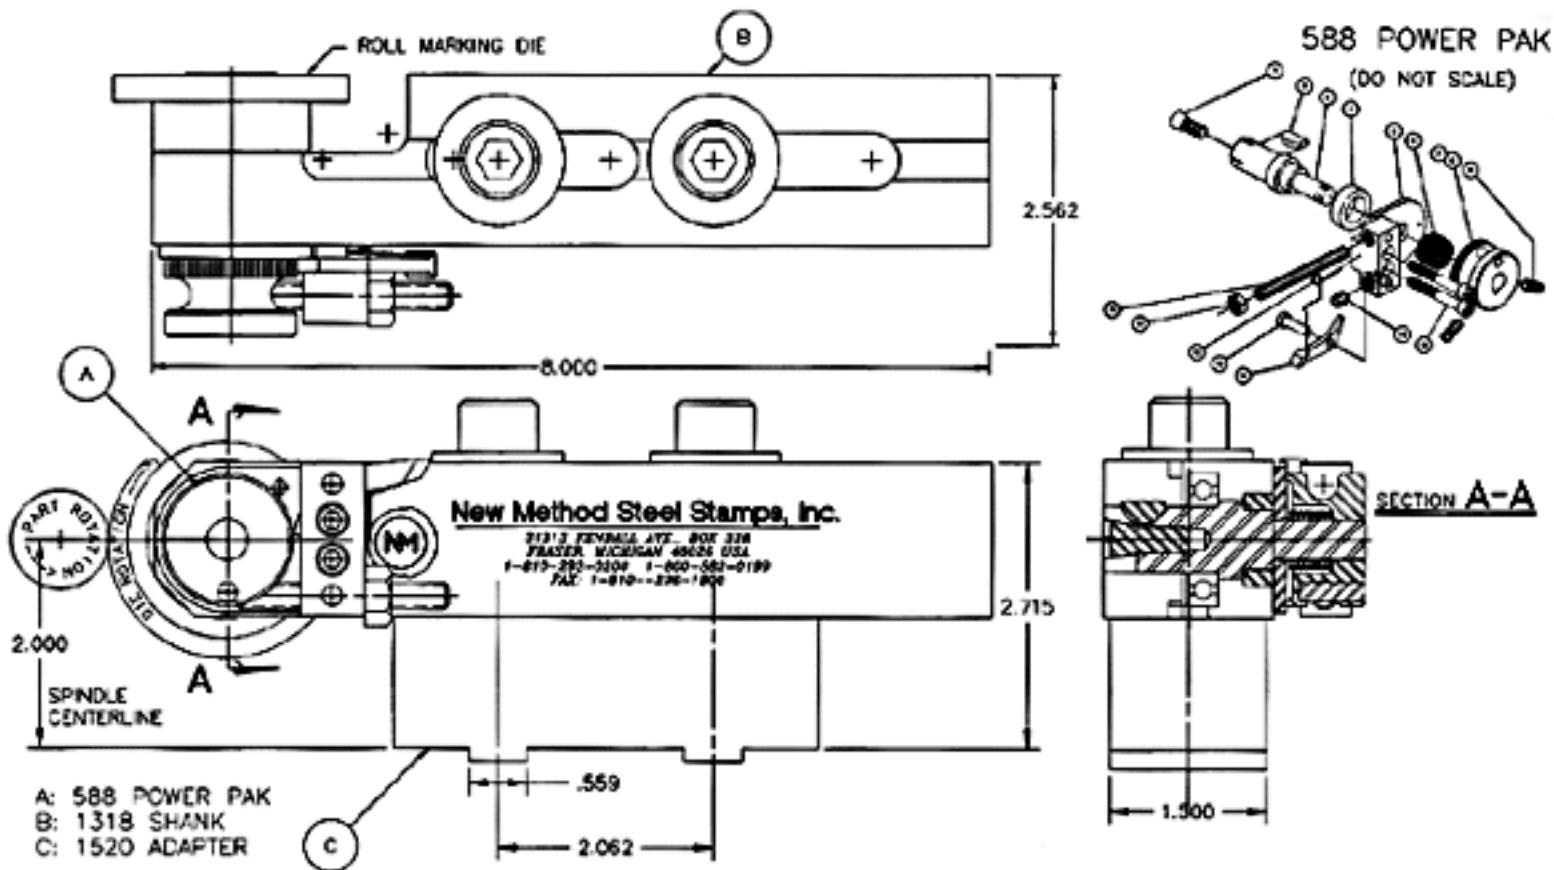

NEW METHOD STEEL STAMPS, INC.

(586) 293-0200 * (800) 582-0199 - Fax (586) 296-1900

17801 Helro Drive, P.O. BOX 338

Email: info@newmethod.com - www.newmethod.com

Fraser, Michigan 48026 - USA

602-1-0