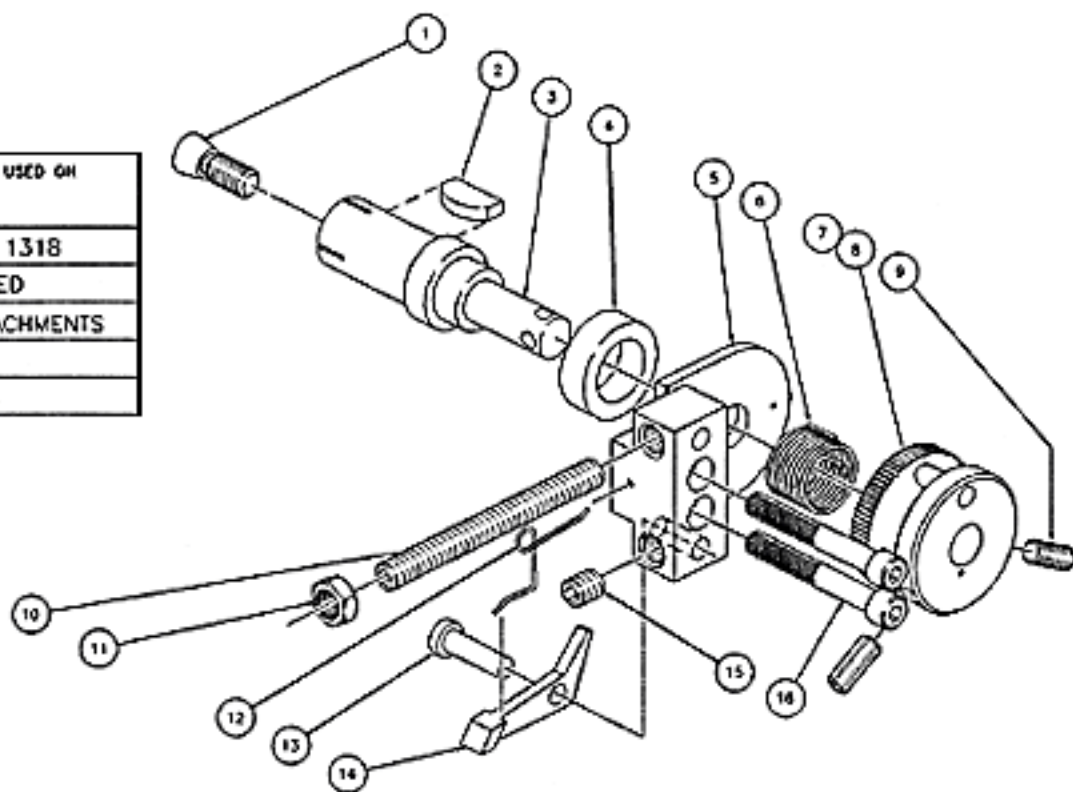

Email: info@newmethod.com - www.newmethod.com

17801 Helro Drive, P.O. BOX 338

Fraser, Michigan 48026 - USA

588 POWER PAK

USED ON
ALL 1318
BASED
ATTACHMENTS
951
553

TEMP	CAT. #	QTY	DESCRIPTION
	1014	2	SOCKET HEAD CAP SCREW
15	1016	1	SET SCREW
14	1100	1	RATCHET PAWL
13	1011	1	AXLE RATCHET PAWL
12	1458	1	SPRING RATCHET PAWL
11	1018	1	JAM NUT
10	1019	1	SET SCREW
9	1015	2	SET SCREW
8	1002	1	STOP PIN
7	1001	1	CAP
6	1006	1	SPRING ROLL RETURN
5	1457	1	BLOCK & PLATE ASSY
4	1029	1	BUSHING
3	1754	1	AXLE
2	-	1	#6 WOODRUFF KEY
1	1003-A	1	TAPER SCREW