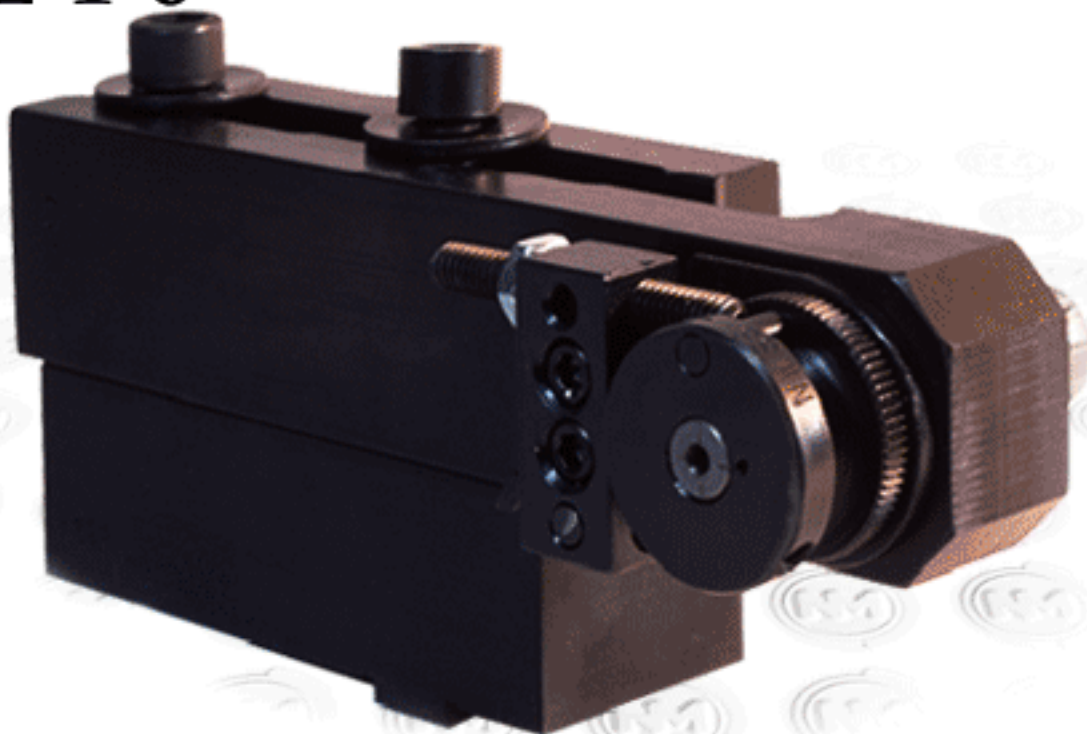

NEW METHOD STEEL STAMPS, INC.

(586) 293-0200 * (800) 582-0199 - Fax (586) 296-1900

17801 Helro Drive, P.O BOX 338

Email: info@newmethod.com - www.newmethod.com

Fraser, Michigan 48026 - USA

model
602-1-0