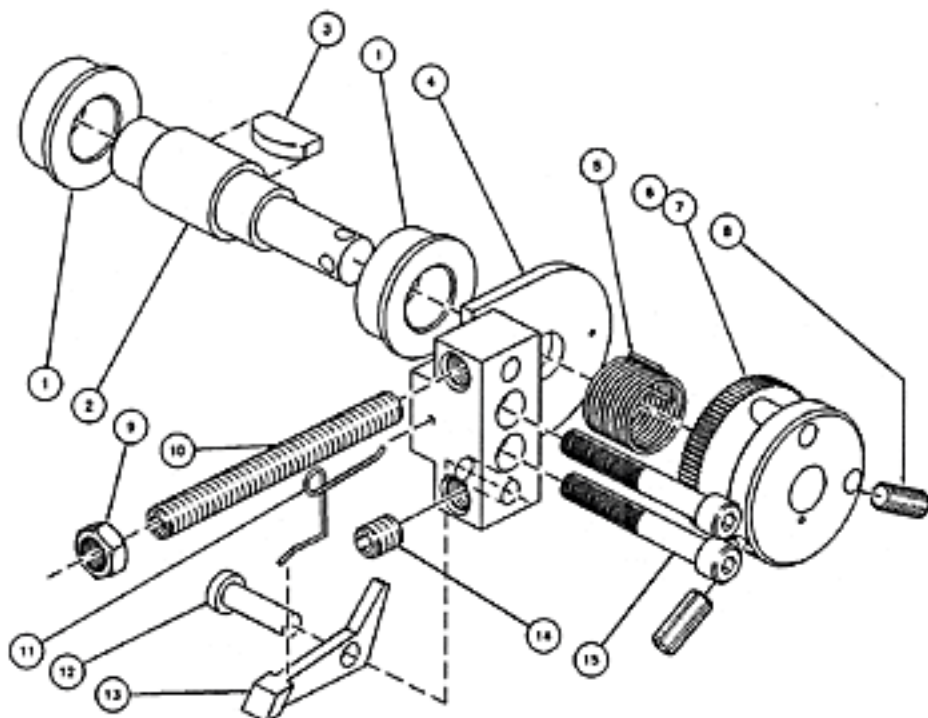

### USED ON

ALL 1454

BASED

ATTACHMENTS

951-TH

815

15	1229	1	SOCKET HEAD CAP SCREW
14	1016	1	SET SCREW
13	1100	1	RATCHET PAWL
12	1011	1	AXLE, RATCHET PAWL
11	1456	1	SPRING, RATCHET PAWL
10	1019	1	SET SCREW
9	1018	1	JAM NUT
8	1015	2	SET SCREW
7	1002	1	STOP PIN
6	1001	1	CAP
5	1006	1	SPRING, ROLL RETURN
4	1457	1	ASSY PLATE & BLOCK
3	1012	1	#8 WOODRUFF KEY
2	1459	1	AXLE
1	1460	2	BUSHING
ITEM #	CAT. #	QTY	DESCRIPTION