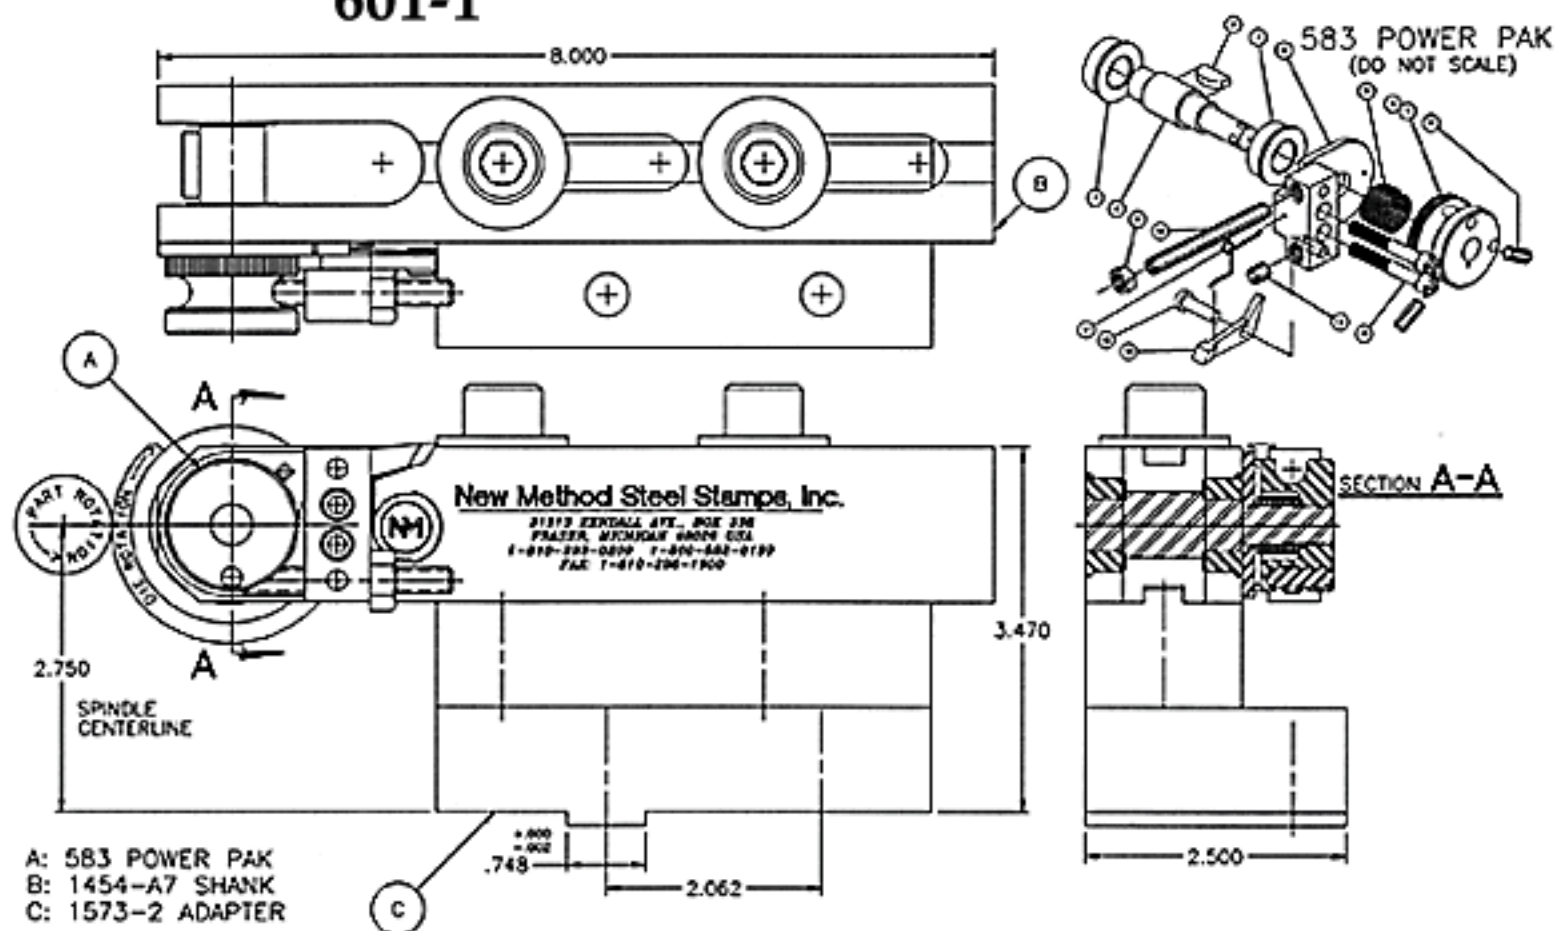

NEW METHOD STEEL STAMPS, INC.

(586) 293-0200 * (800) 582-0199 - Fax (586) 296-1900
Email: info@newmethod.com - www.newmethod.com

17801 Helro Drive, P.O. BOX 338
Fraser, Michigan 48026 - USA

601-1