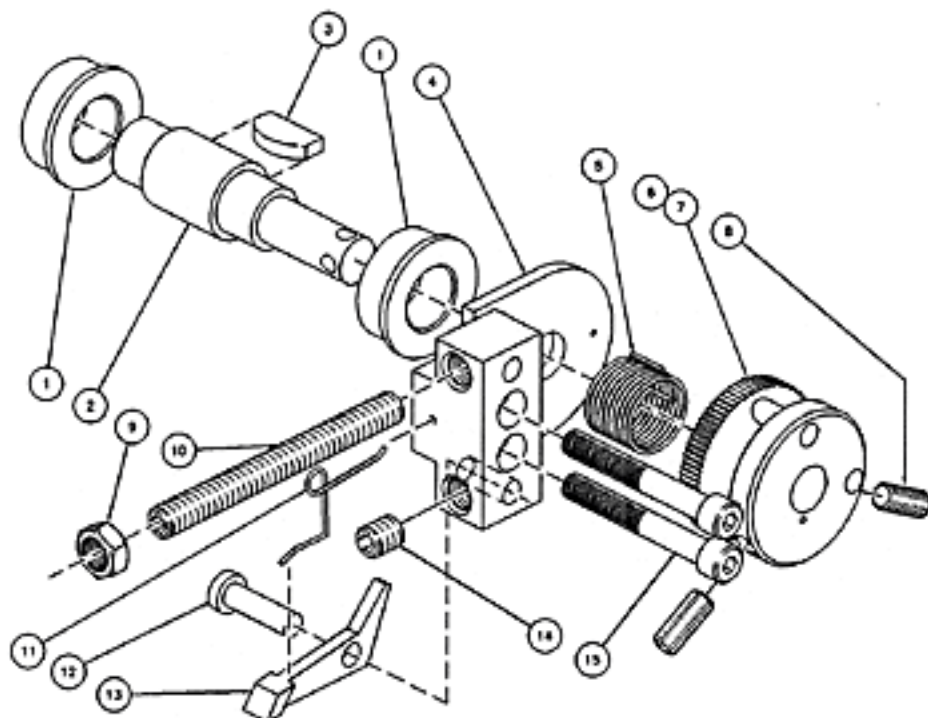

17801 Helro Drive, P.O. BOX 338
Fraser, Michigan 48026 - USA

583 POWER PAK

USED ON

ALL 1454
BASED
ATTACHMENTS
951-TH
815

| | | | |
|--------|--------|-----|-----------------------|
| 15 | 1229 | 1 | SOCKET HEAD CAP SCREW |
| 14 | 1018 | 1 | SET SCREW |
| 13 | 1100 | 1 | RATCHET PAWL |
| 12 | 1011 | 1 | AXLE, RATCHET PAWL |
| 11 | 1456 | 1 | SPRING, RATCHET PAWL |
| 10 | 1019 | 1 | SET SCREW |
| 9 | 1018 | 1 | JAM NUT |
| 8 | 1015 | 2 | SET SCREW |
| 7 | 1002 | 1 | STOP PIN |
| 6 | 1001 | 1 | CAP |
| 5 | 1006 | 1 | SPRING, ROLL RETURN |
| 4 | 1457 | 1 | ASSY PLATE & BLOCK |
| 3 | 1012 | 1 | #8 WOODRUFF KEY |
| 2 | 1459 | 1 | AXLE |
| 1 | 1460 | 2 | BUSHING |
| ITEM # | CAT. # | QTY | DESCRIPTION |