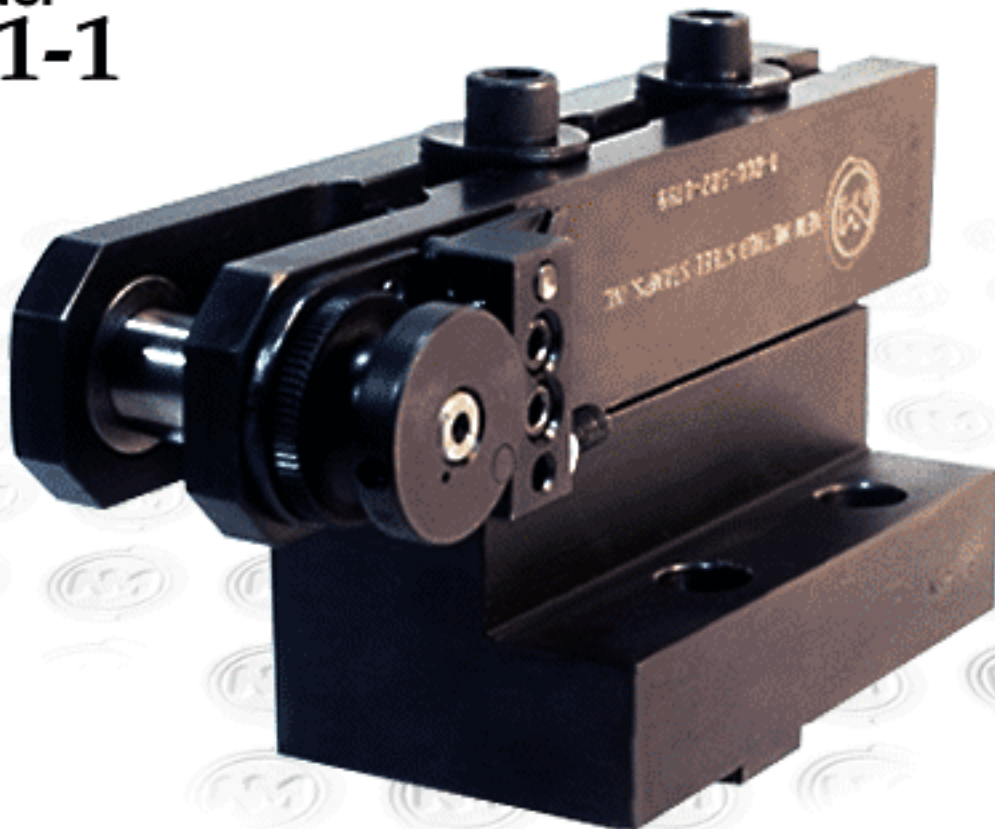

NEW METHOD STEEL STAMPS, INC.

(586) 293-0200 * (800) 582-0199 - Fax (586) 296-1900

Email: info@newmethod.com - www.newmethod.com

17801 Helro Drive, P.O BOX 338

Fraser, Michigan 48026 - USA

model
601-1