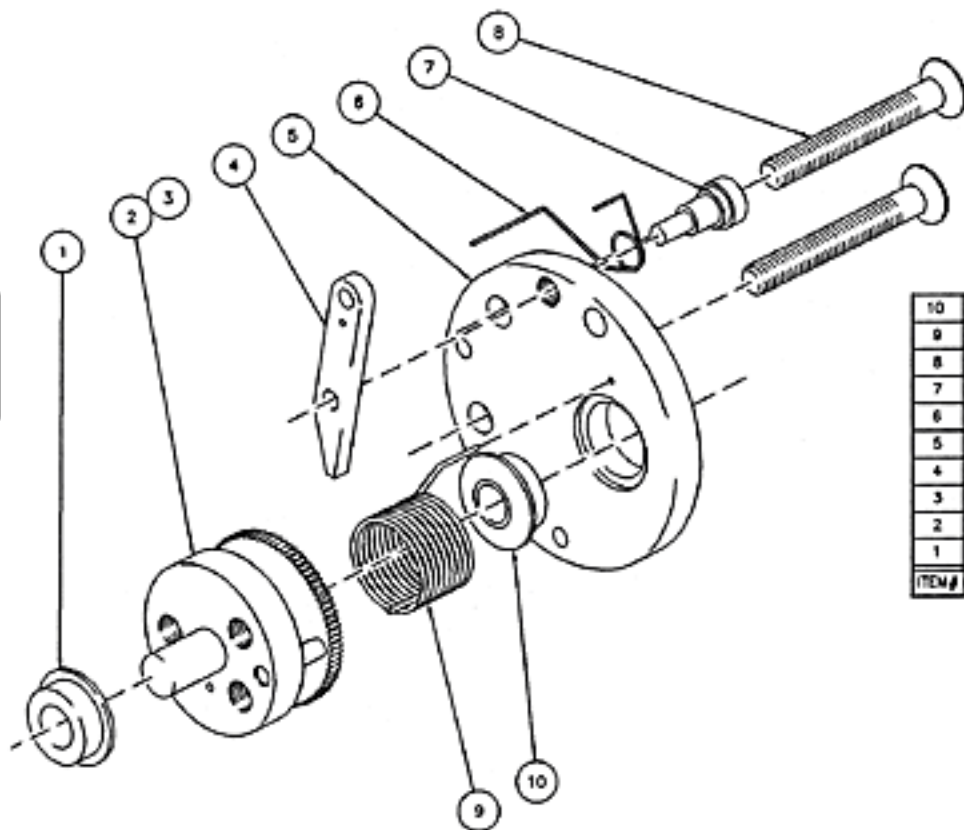

## 571 POWER PAK

USED ON
513

ITEM #	CAT. #	QTY	DESCRIPTION
10	1139	1	PLATE BEARING
9	1167	1	SPRING, ROLL RETURN
8	1071	2	FLAT HEAD SCREW
7	1159	1	AXLE, RATCHET PAWL
6	1170	1	SPRING, RATCHET PAWL
5	1129	1	PLATE
4	1150	1	RATCHET PAWL
3	1168	1	STOP PIN
2	1130	1	AXLE/CAP
1	1138	1	BUSHING