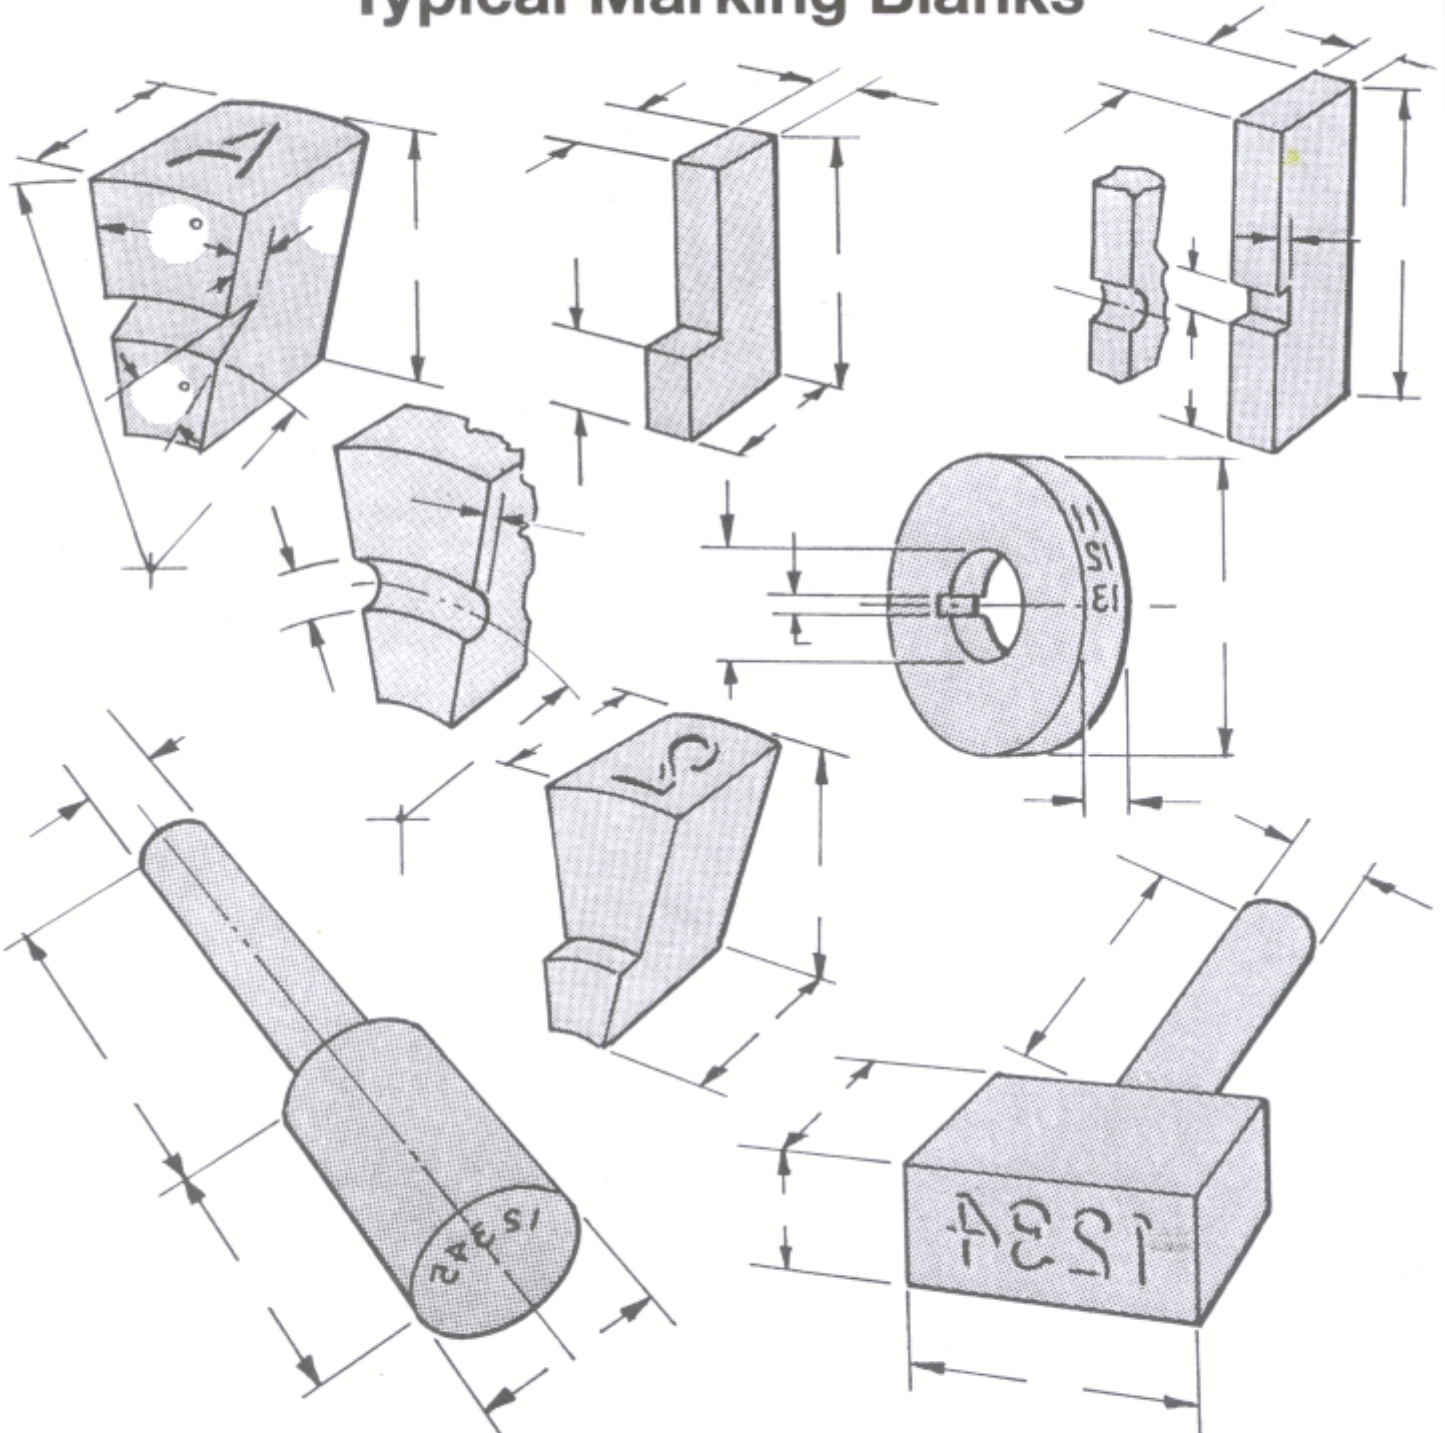

NEW METHOD STEEL STAMPS, INC.

(586) 293-0200 * (800) 582-0199 - Fax (586) 296-1900
Email: info@newmethod.com - www.newmethod.com

17801 Helro Drive, P.O BOX 338
Fraser, Michigan 48026 - USA

Typical Marking Blanks

Above are typical blanks commonly used in marking. Dimensions as shown by arrows should be filled in. Indicate size and amount of characters and how they would appear on blank.

Other blanks should be sketched like above with all necessary dimensions, or a sample blank should be submitted.