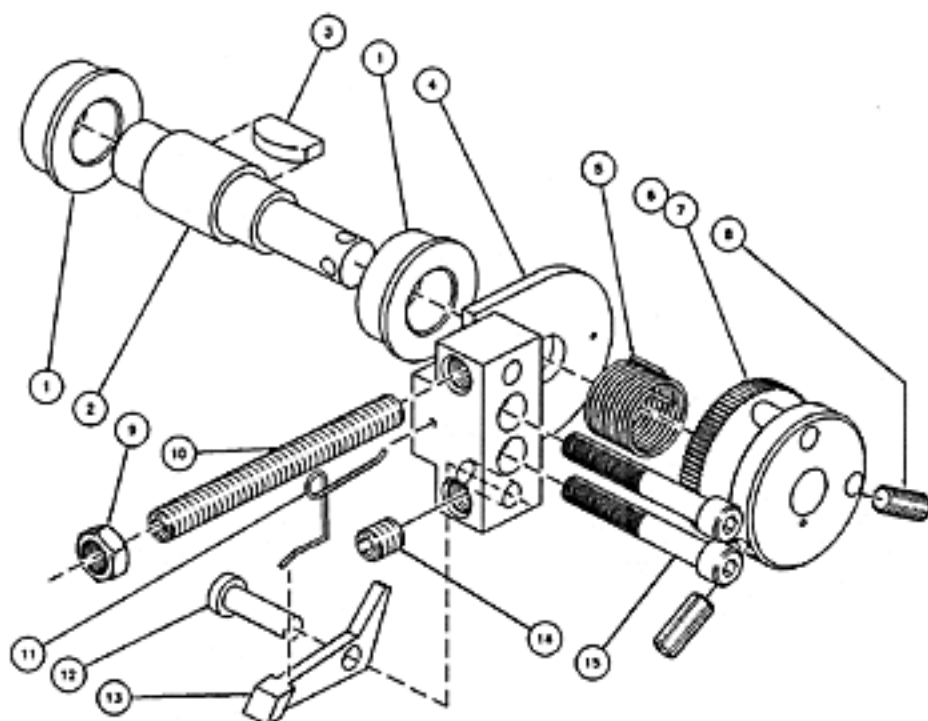

### USED ON

ALL 1454
BASED
ATTACHMENTS
951-TH
815

15	1229	1	SOCKET HEAD CAP SCREW
14	1018	1	SET SCREW
13	1100	1	RATCHET PAWL
12	1011	1	AXLE, RATCHET PAWL
11	1456	1	SPRING, RATCHET PAWL
10	1019	1	SET SCREW
9	1018	1	JAM NUT
8	1015	2	SET SCREW
7	1002	1	STOP PIN
6	1001	1	CAP
5	1006	1	SPRING, ROLL RETURN
4	1457	1	ASSY PLATE & BLOCK
3	1012	1	#8 WOODRUFF KEY
2	1459	1	AXLE
1	1460	2	BUSHING
ITEM #	CAT. #	QTY	DESCRIPTION