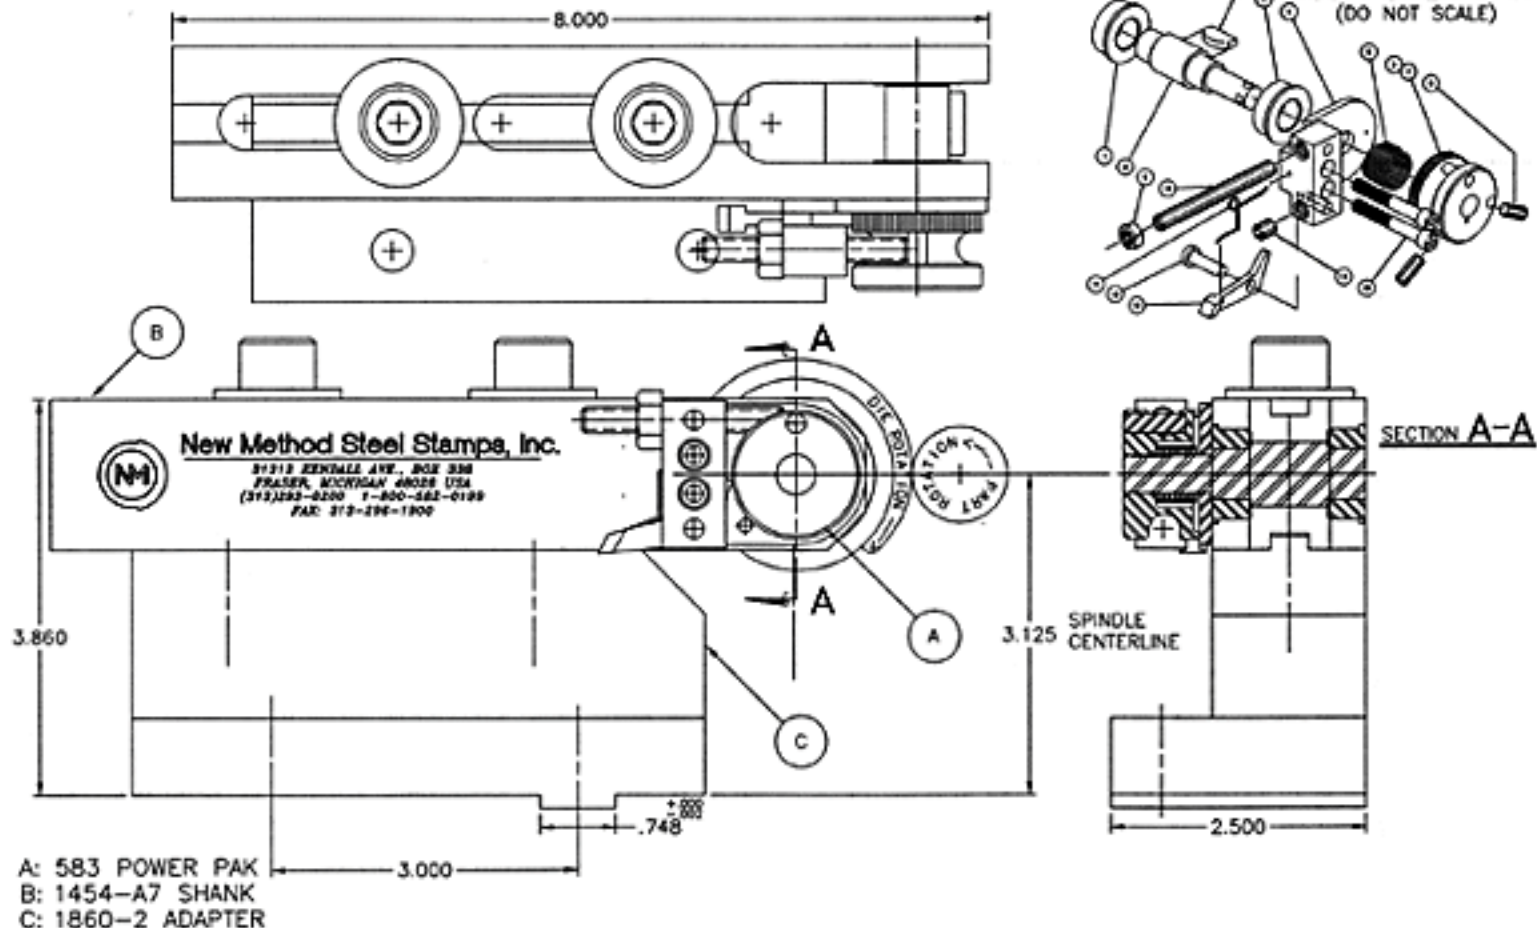

NEW METHOD STEEL STAMPS, INC.

(586) 293-0200 * (800) 582-0199 - Fax (586) 296-1900
Email: info@newmethod.com - www.newmethod.com

17801 Helro Drive, P.O. BOX 338
Fraser, Michigan 48026 - USA

678-2