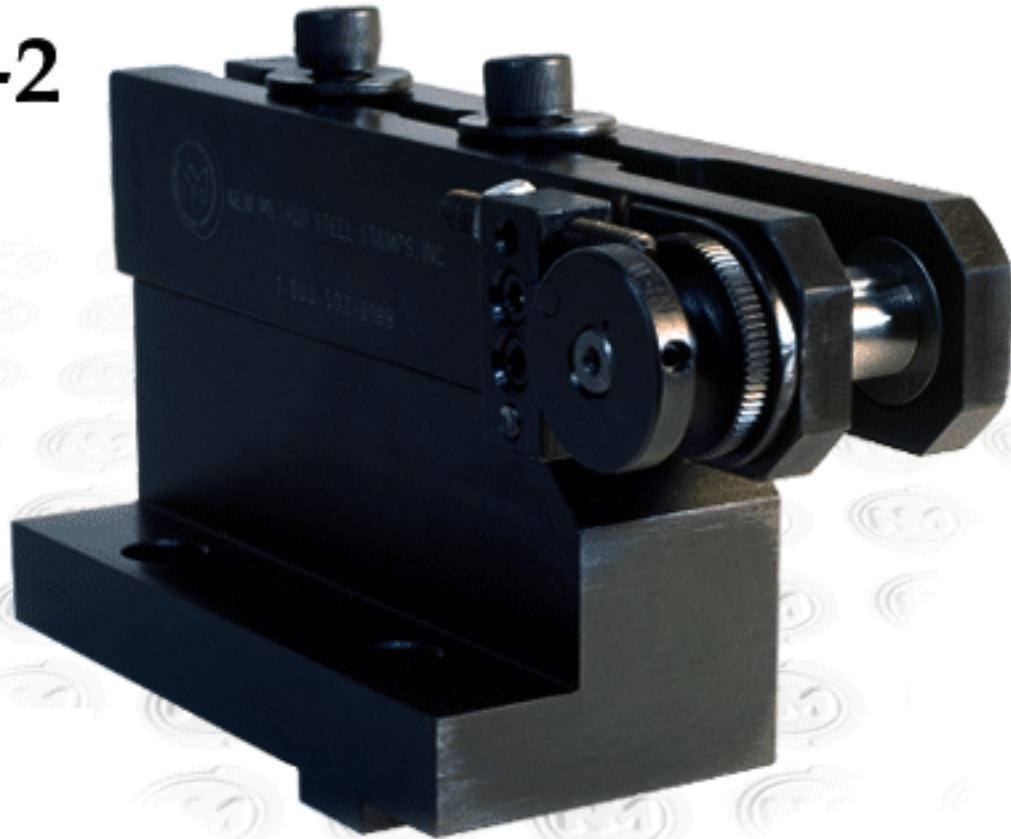

NEW METHOD STEEL STAMPS, INC.

(586) 293-0200 * (800) 582-0199 - Fax (586) 296-1900

Email: info@newmethod.com - www.newmethod.com

17801 Helro Drive, P.O BOX 338

Fraser, Michigan 48026 - USA

model
678-2