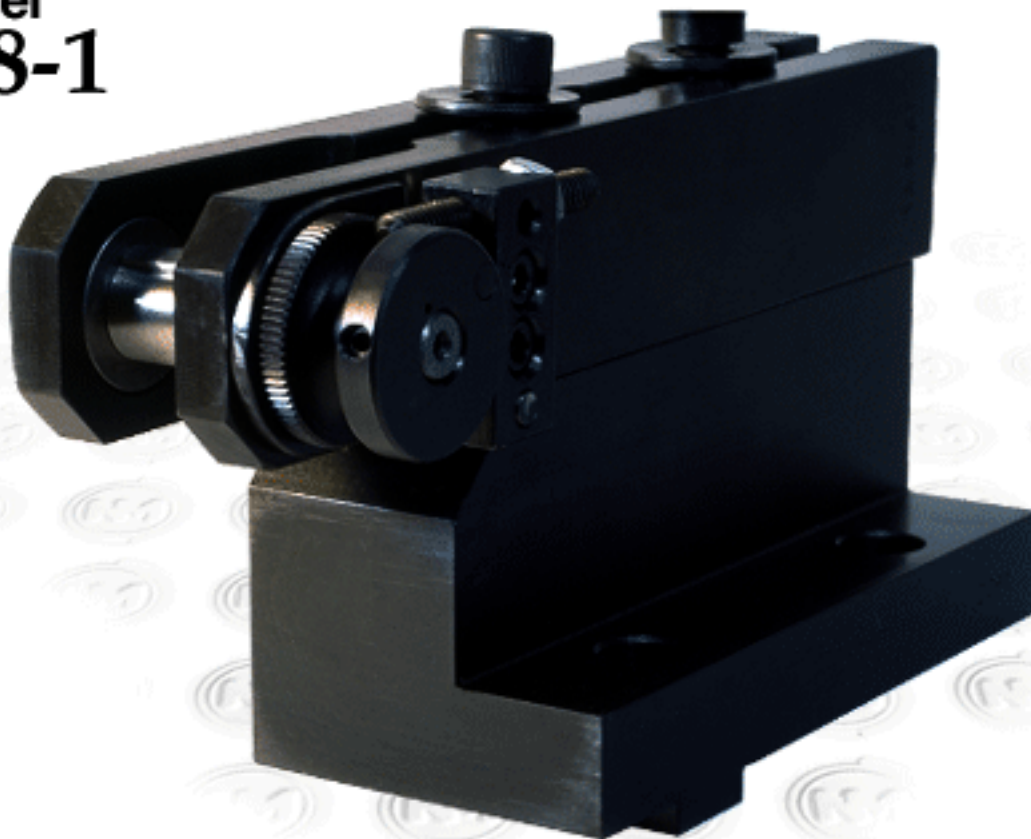

NEW METHOD STEEL STAMPS, INC.

(586) 293-0200 * (800) 582-0199 - Fax (586) 296-1900
Email: info@newmethod.com - www.newmethod.com

17801 Helro Drive, P.O BOX 338
Fraser, Michigan 48026 - USA

model
678-1