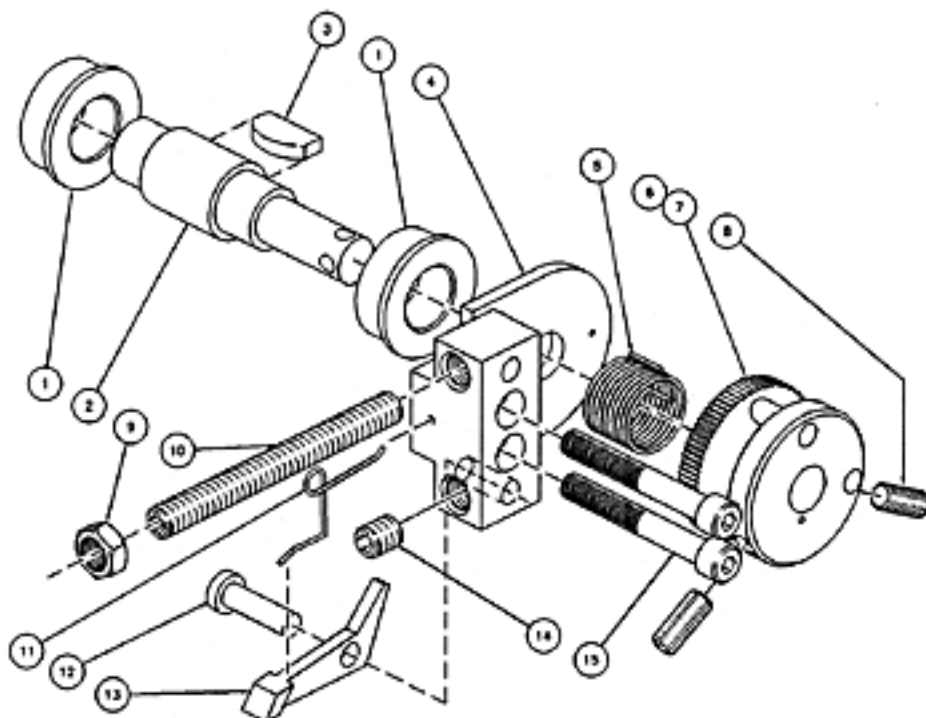

NEW METHOD STEEL STAMPS, INC.

(586) 293-0200 * (800) 582-0199 - Fax (586) 296-1900

Email: info@newmethod.com - www.newmethod.com

17801 Helro Drive, P.O. BOX 338

Fraser, Michigan 48026 - USA

583 POWER PAK

USED ON

ALL 1454

BASED

ATTACHMENTS

951-TH

815

15	1229	1	SOCKET HEAD CAP SCREW
14	1016	1	SET SCREW
13	1100	1	RATCHET PAWL
12	1011	1	AXLE, RATCHET PAWL
11	1456	1	SPRING, RATCHET PAWL
10	1019	1	SET SCREW
9	1018	1	JAM NUT
8	1015	2	SET SCREW
7	1002	1	STOP PIN
6	1001	1	CAP
5	1006	1	SPRING, ROLL RETURN
4	1457	1	ASSY PLATE & BLOCK
3	1012	1	#8 WOODRUFF KEY
2	1459	1	AXLE
1	1460	2	BUSHING
ITEM #	CAT. #	QTY	DESCRIPTION