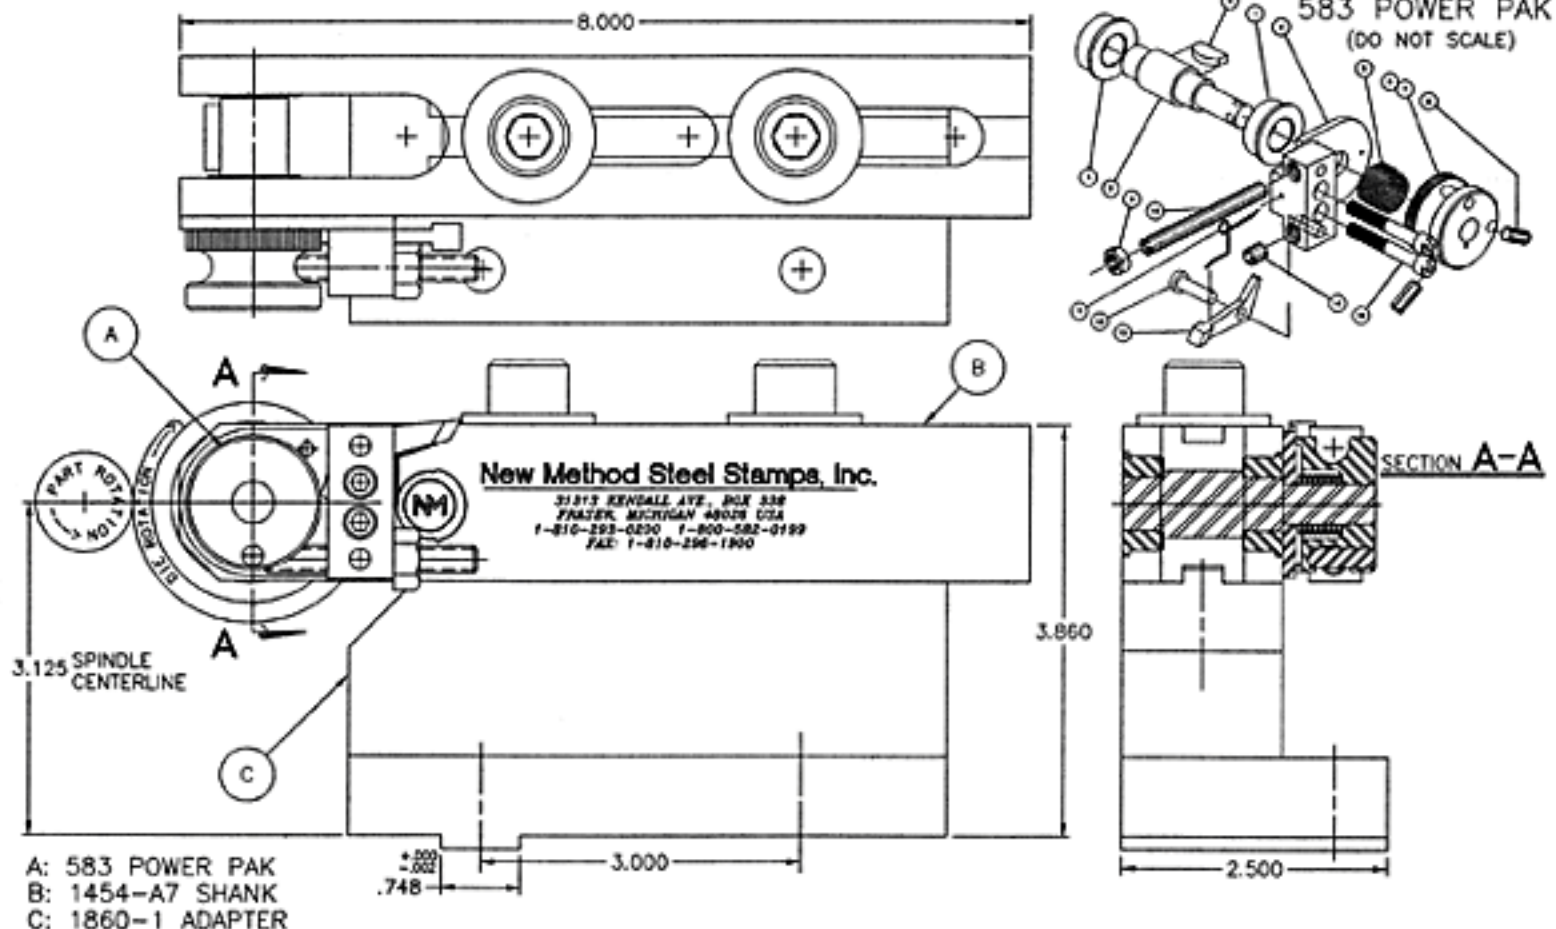

NEW METHOD STEEL STAMPS, INC.

(586) 293-0200 * (800) 582-0199 - Fax (586) 296-1900

Email: info@newmethod.com - www.newmethod.com

17801 Helro Drive, P.O. BOX 338

Fraser, Michigan 48026 - USA

678-1