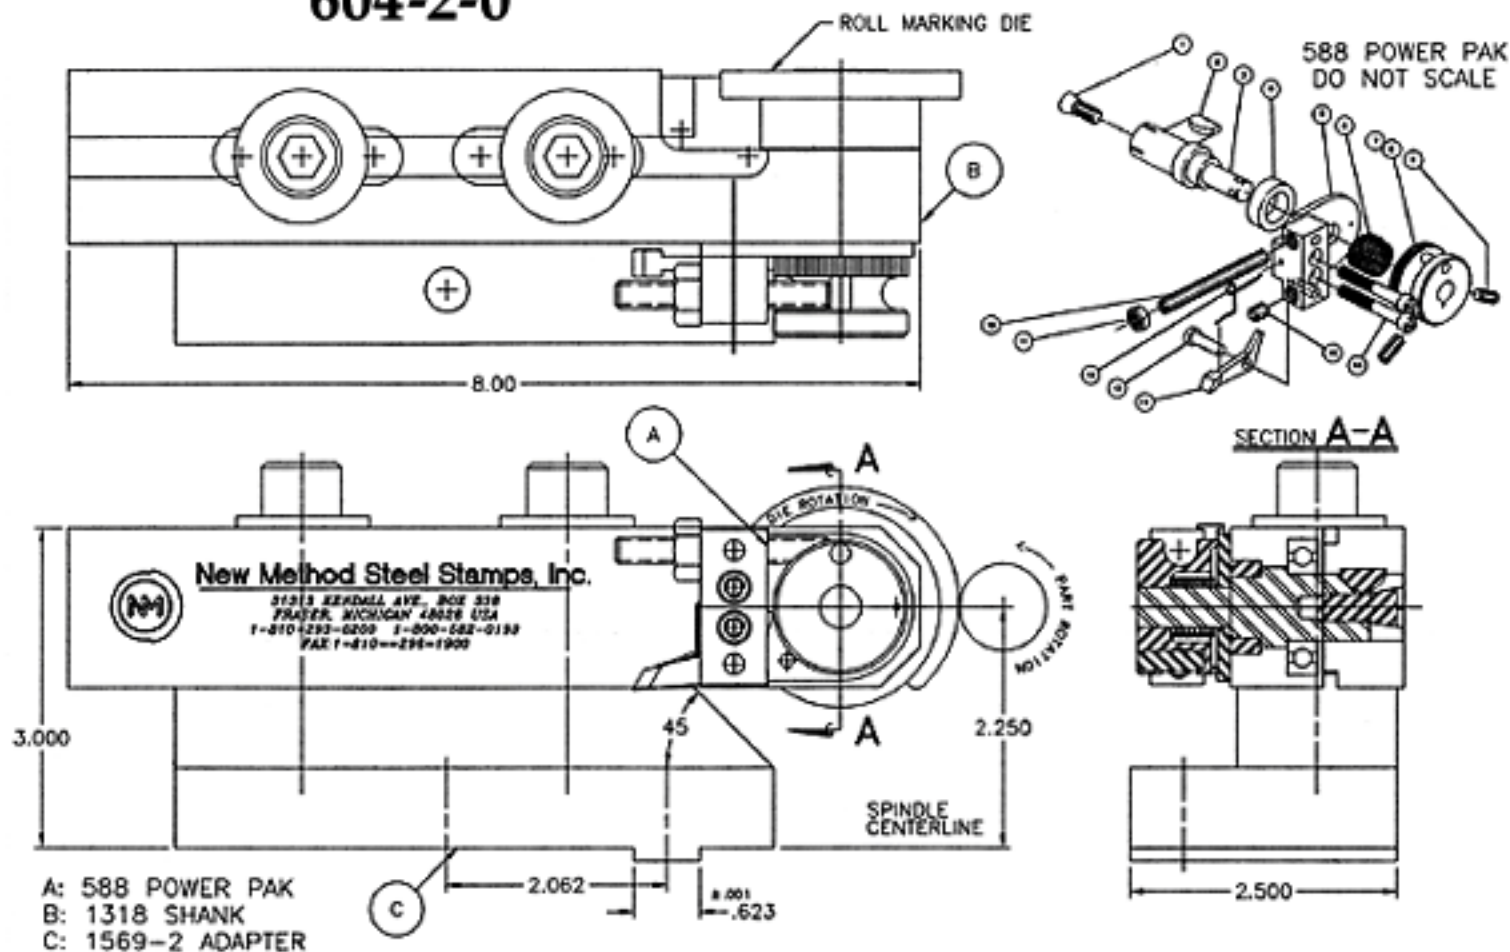

NEW METHOD STEEL STAMPS, INC.

(586) 293-0200 * (800) 582-0199 - Fax (586) 296-1900
Email: info@newmethod.com - www.newmethod.com

17801 Helro Drive, P.O. BOX 338
Fraser, Michigan 48026 - USA

604-2-0