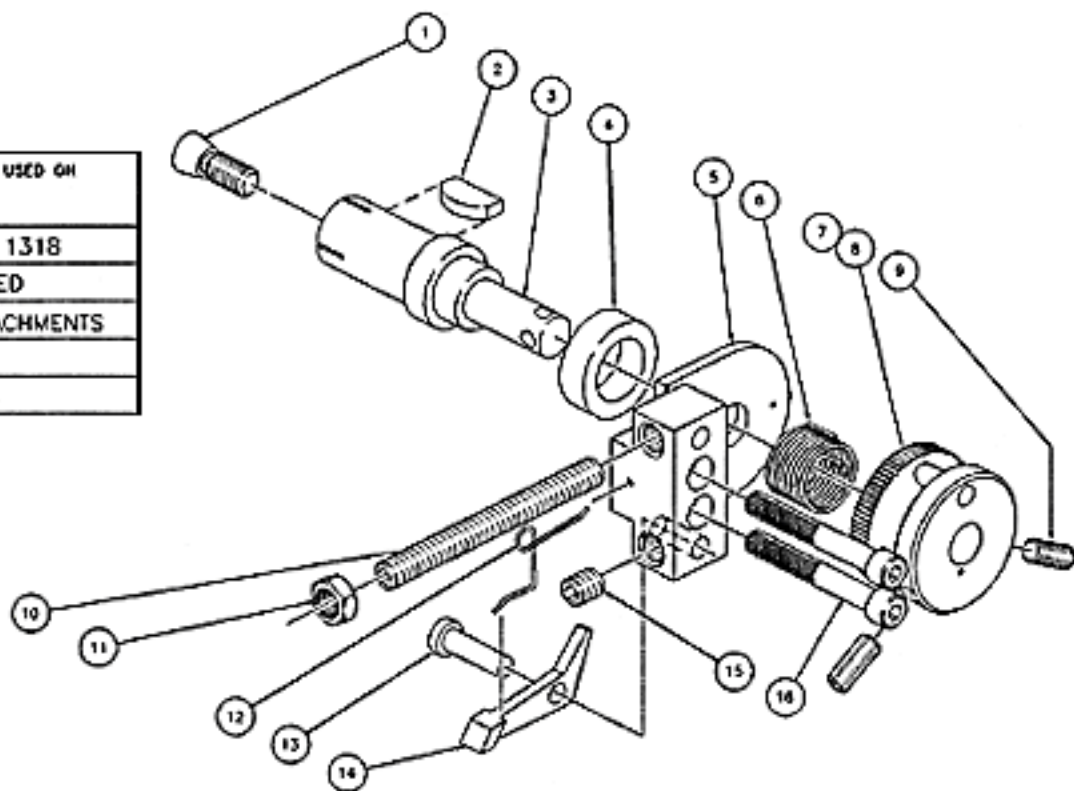

17801 Helro Drive, P.O BOX 338
Fraser, Michigan 48026 - USA

588 POWER PAK

USED ON
ALL 1318
BASED
ATTACHMENTS
951
553

16	1014	2	SOCKET HEAD CAP SCREW
15	1016	1	SET SCREW
14	1100	1	RATCHET PAWL
13	1011	1	AXLE RATCHET PAWL
12	1456	1	SPRING RATCHET PAWL
11	1018	1	JHM NUT
10	1019	1	SET SCREW
9	1015	2	SET SCREW
8	1002	1	STOP PIN
7	1001	1	CAP
6	1006	1	SPRING ROLL RETURN
5	1457	1	BLOCK & PLATE ASSY
4	1029	1	BUSHING
3	1754	1	AXLE
2	-	1	#5 WOODRUFF KEY
1	1003-A	1	TAPER SCREW
ITEM	CAT. #	QTY	DESCRIPTION