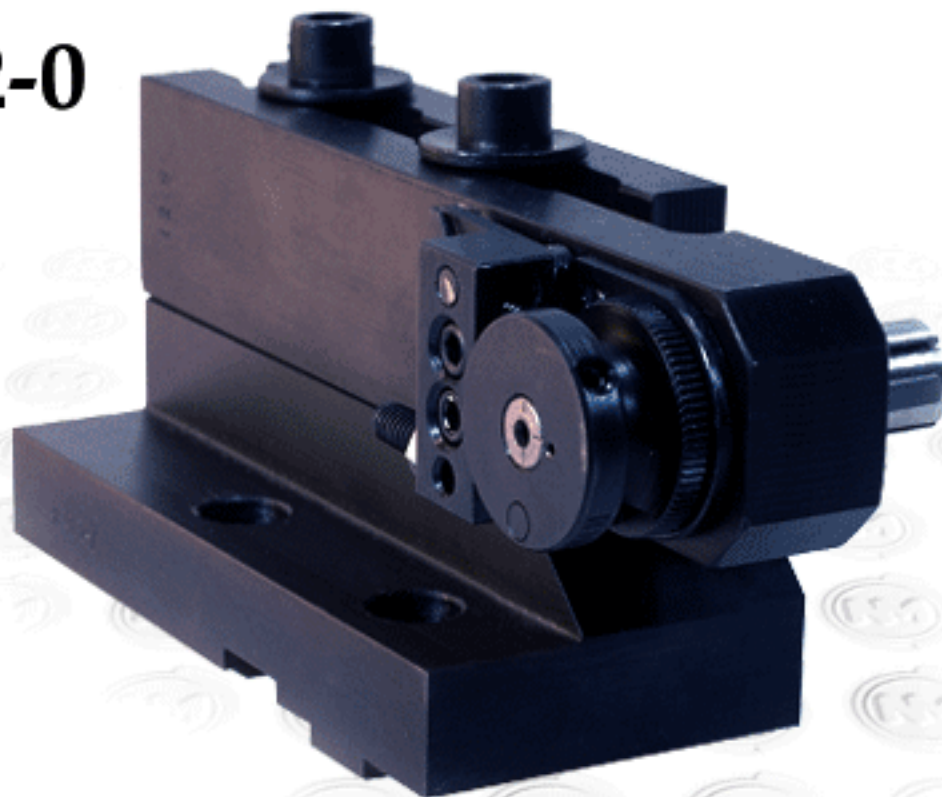

NEW METHOD STEEL STAMPS, INC.

(586) 293-0200 * (800) 582-0199 - Fax (586) 296-1900

Email: info@newmethod.com - www.newmethod.com

17801 Helro Drive, P.O BOX 338

Fraser, Michigan 48026 - USA

model
604-2-0