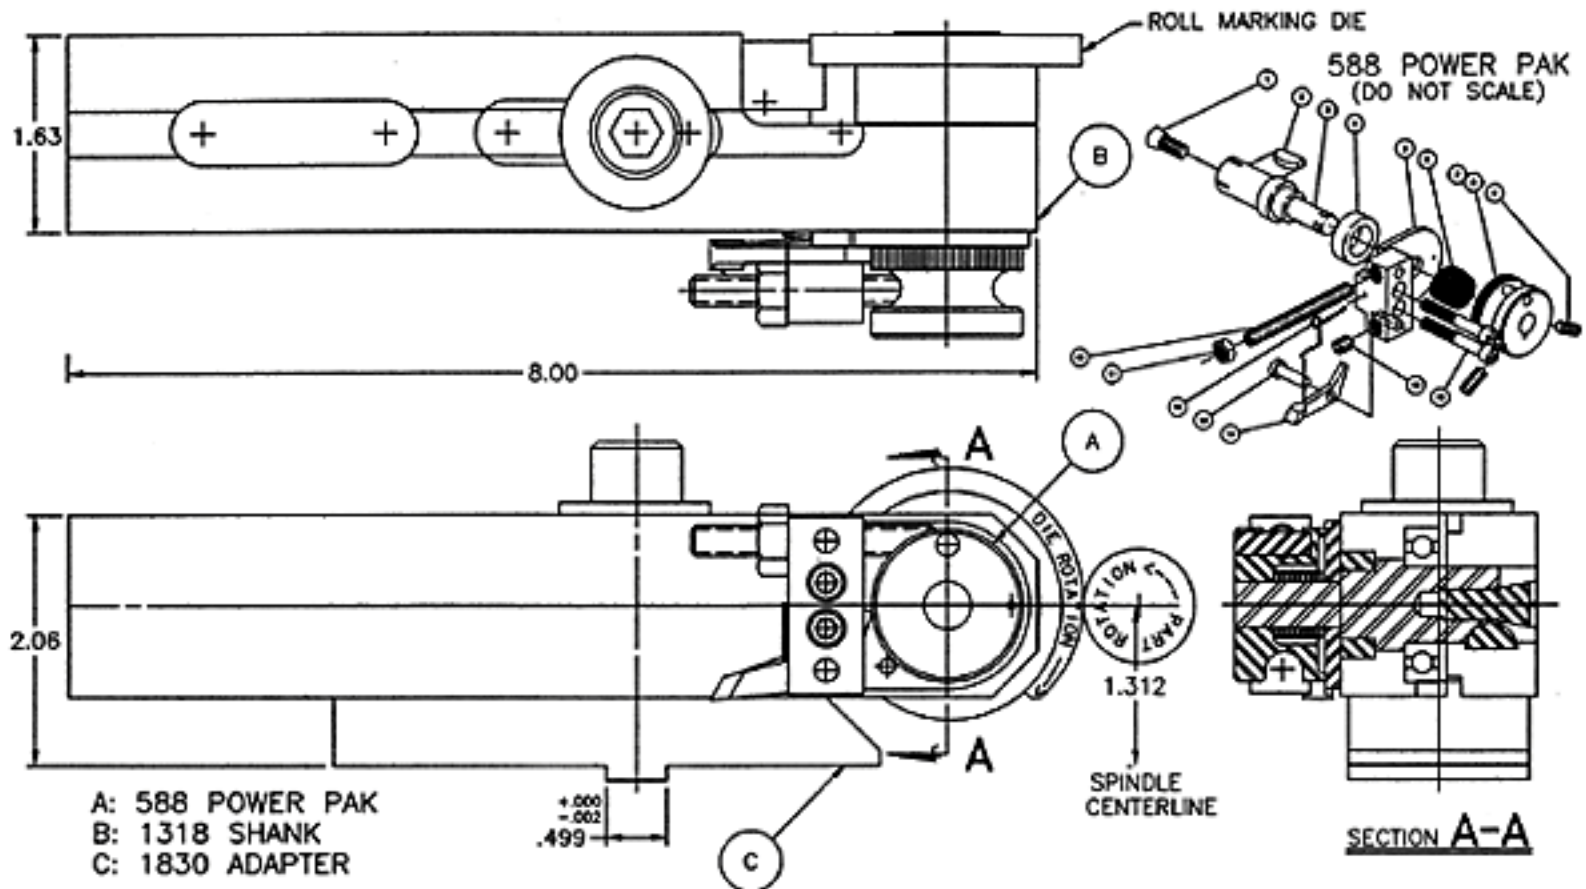

New Method Steel Stamps, Inc.

Since 1931

31313 Kendall Ave, P.O. Box 338 - Fraser, Michigan 48026 - USA
(586) 293-0200 * (800) 582-0199 - Fax (586) 296-1900 .Email: info@newmethod.com

617-0