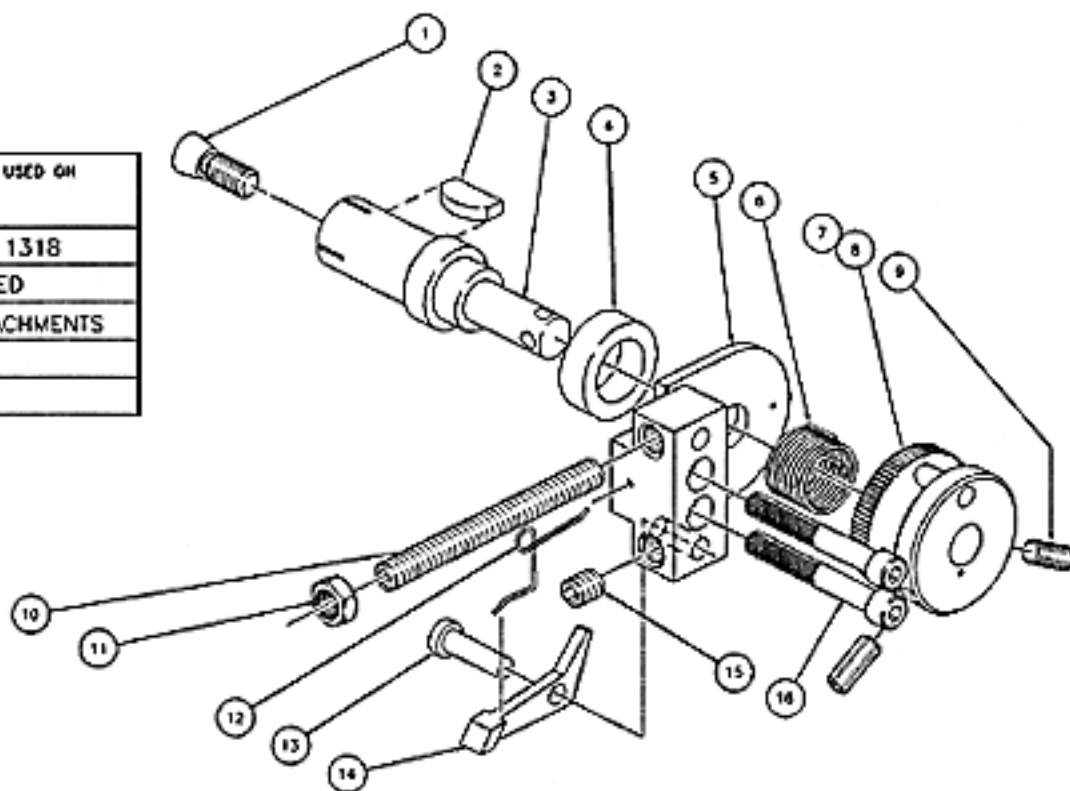

588 POWER PAK

USED ON
ALL 1318
BASED
ATTACHMENTS
951
553

16	1014	2	SOCKET HEAD CAP SCREW
15	1016	1	SET SCREW
14	1100	1	RATCHET PAWL
13	1011	1	AXLE RATCHET PAWL
12	1408	1	SPRING RATCHET PAWL
11	1018	1	JHM NUT
10	1019	1	SET SCREW
9	1015	2	SET SCREW
8	1002	1	STOP PIN
7	1001	1	CAP
6	1006	1	SPRING ROLL RETURN
5	1457	1	BLOCK & PLATE ASSY
4	1029	1	BUSHING
3	1754	1	AXLE
2	-	1	#5 WOODRUFF KEY
1	1000-A	1	TAPER SCREW
ITEM	CAT. #	QTY	DESCRIPTION